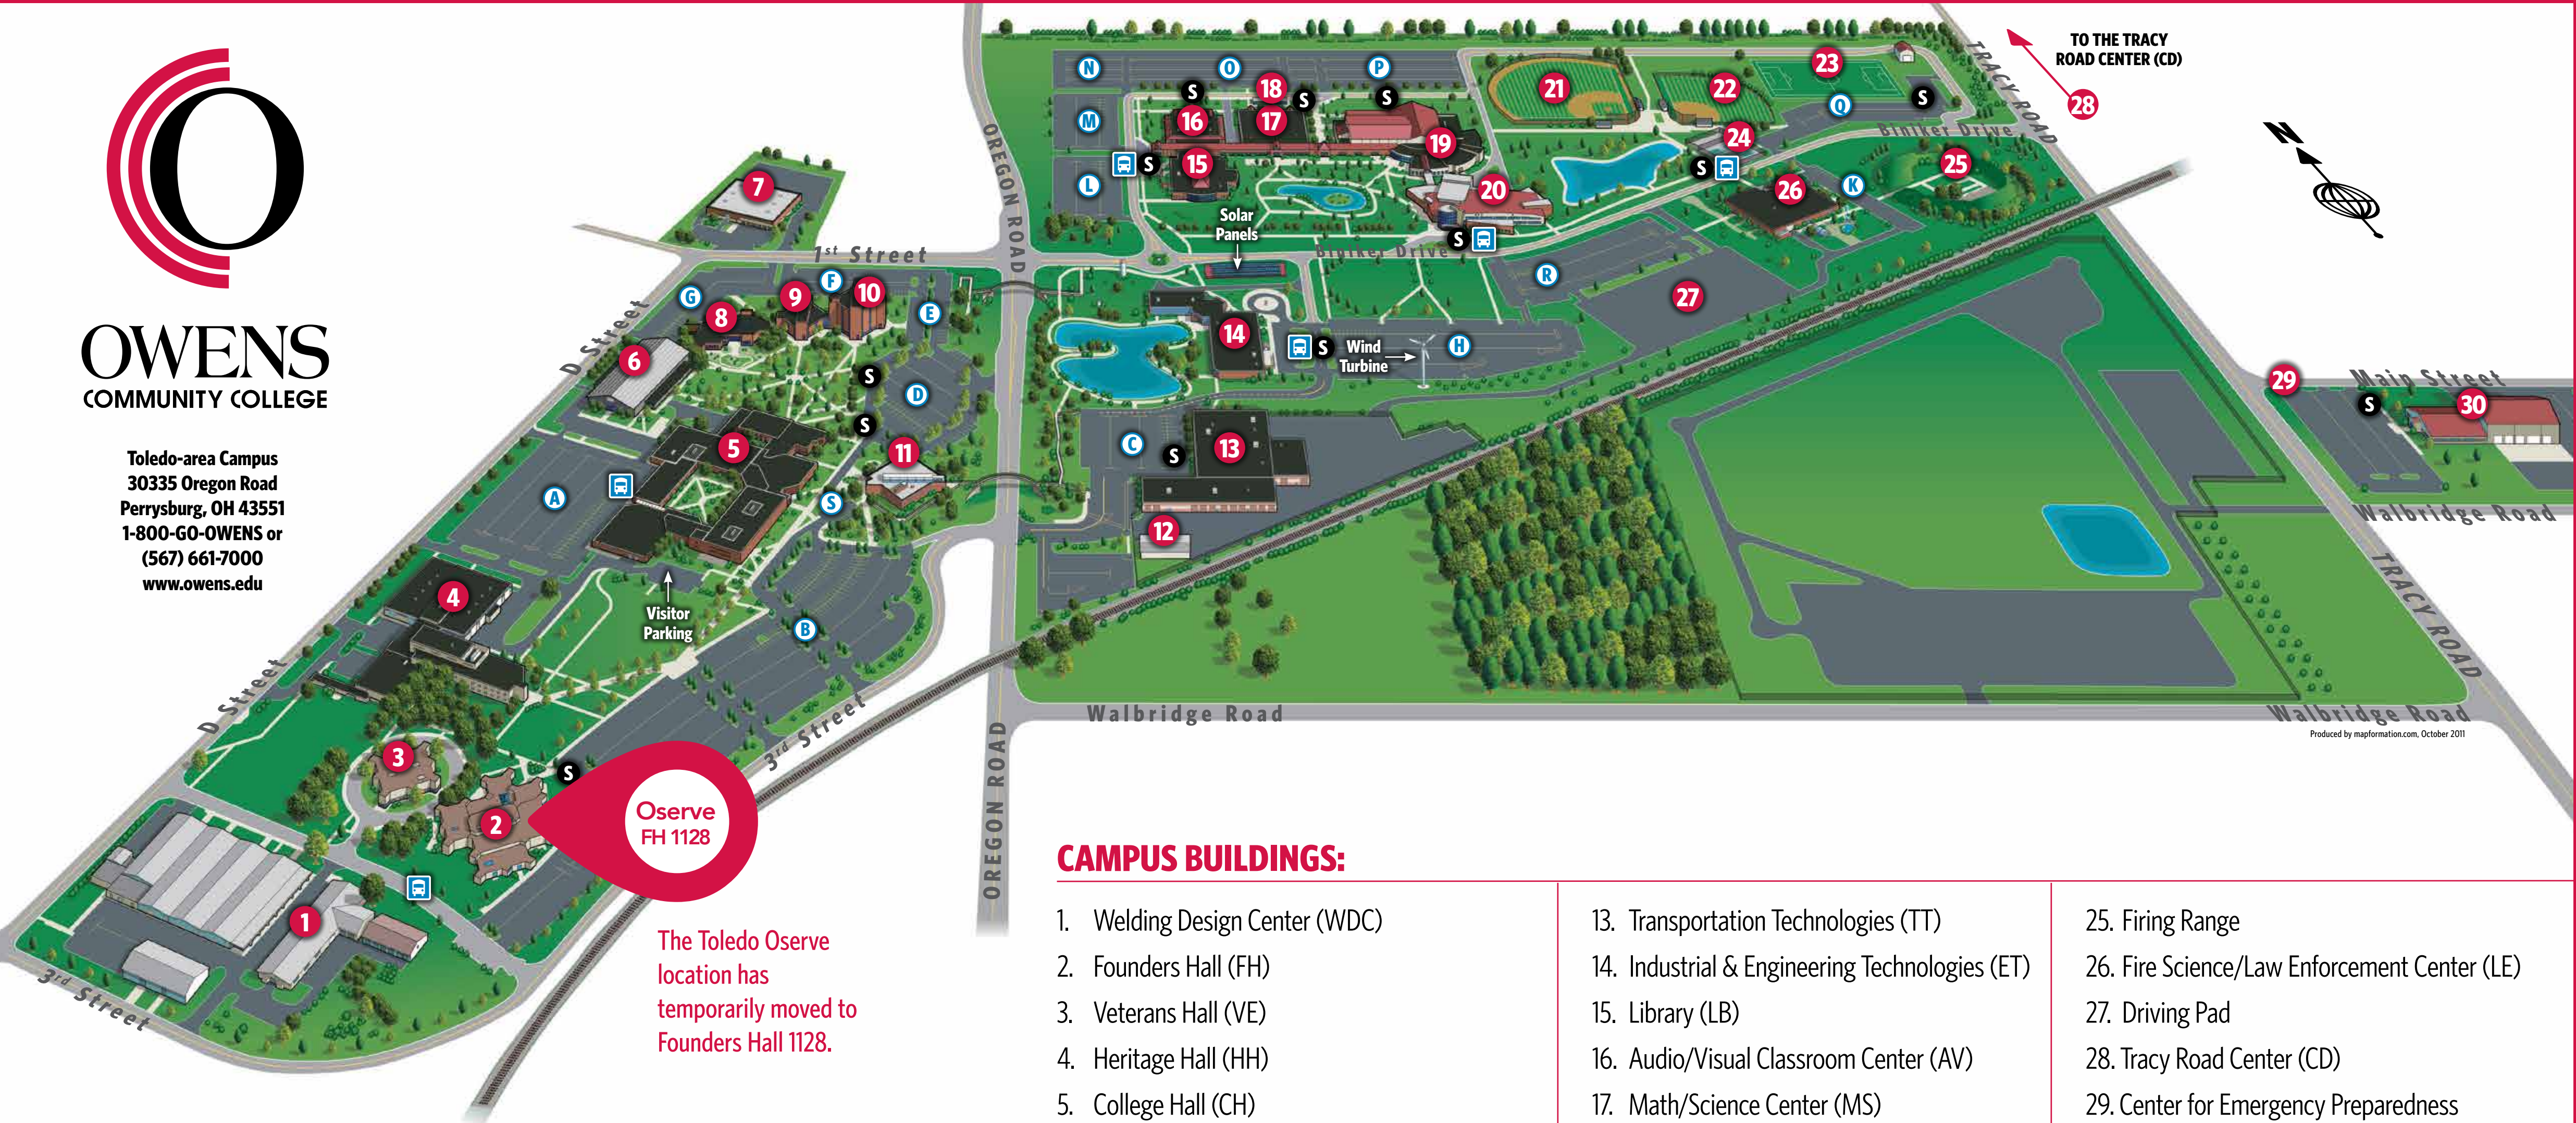

TOLEDO-AREA CAMPUS MAP

NOTE: The Toledo Oserve location has temporarily moved to Founders Hall 1128 (#2 on map) until mid-February 2018.

OWENS
COMMUNITY COLLEGE

Toledo-area Campus
30335 Oregon Road
Perrysburg, OH 43551
1-800-GO-OWENS or
(567) 661-7000
www.owens.edu

**Oserve
FH 1128**

The Toledo Oserve location has temporarily moved to Founders Hall 1128.

ABOUT OWENS:

The Owens Community College Toledo-area Campus (Interstate-75 at Exit 198) covers more than 280 acres and is located just five minutes from downtown Toledo.

CAMPUS BUILDINGS:

- | | | |
|---|---|--|
| <ul style="list-style-type: none"> 1. Welding Design Center (WDC) 2. Founders Hall (FH) 3. Veterans Hall (VE) 4. Heritage Hall (HH) 5. College Hall (CH) 6. Alumni Hall (Public Safety/Disability Services) 7. Facility Services 8. YMCA Child Development Center (CC) 9. Bicentennial Hall (BH) 10. Health Technologies Hall (HT) 11. Administration Hall (AD) 12. Transportation Technologies Annex | <ul style="list-style-type: none"> 13. Transportation Technologies (TT) 14. Industrial & Engineering Technologies (ET) 15. Library (LB) 16. Audio/Visual Classroom Center (AV) 17. Math/Science Center (MS) 18. Greenhouse (GH2) 19. Student Health & Activities Center (SH) 20. Center for Fine & Performing Arts (PA) 21. Baseball Field 22. Softball Field 23. Soccer Field 24. Tennis/Basketball Courts | <ul style="list-style-type: none"> 25. Firing Range 26. Fire Science/Law Enforcement Center (LE) 27. Driving Pad 28. Tracy Road Center (CD) 29. Center for Emergency Preparedness 30. Training and Operations Center (FTS) |
|---|---|--|

- Parking Lots A-S
- Faculty Parking
- Campus Shuttle Bus Stops
- TARTA Downtown Bus Stops