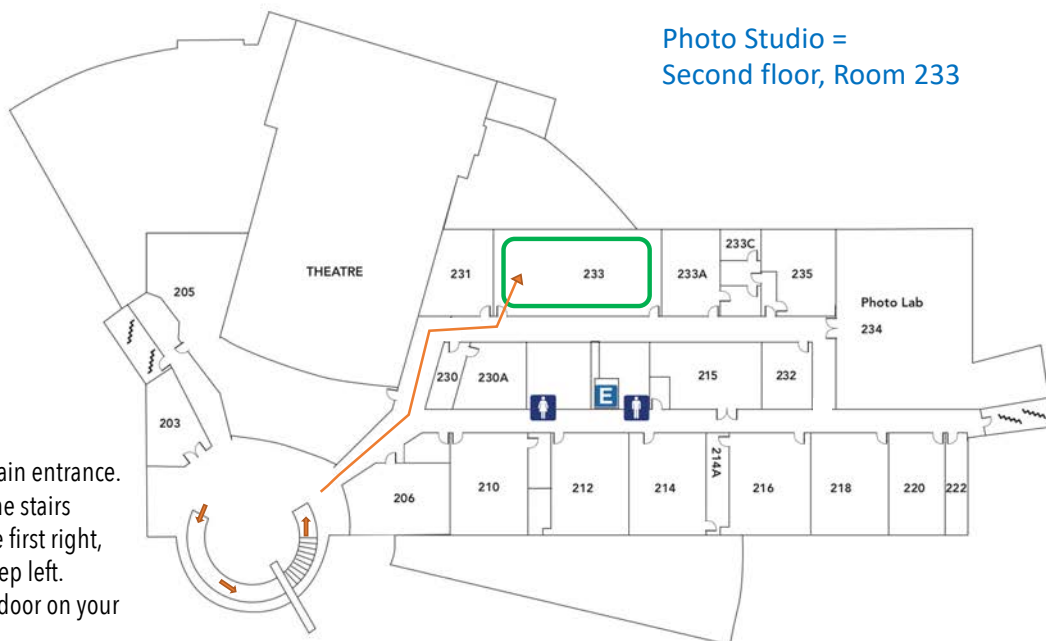

OWENS
COMMUNITY COLLEGE

Toledo-area
Campus

12/2020

Center for Fine & Performing Arts Second Floor

Photo Studio =
Second floor, Room 233

- Go in main entrance.
- Go up the stairs
- Take the first right, then keep left.
- Second door on your left