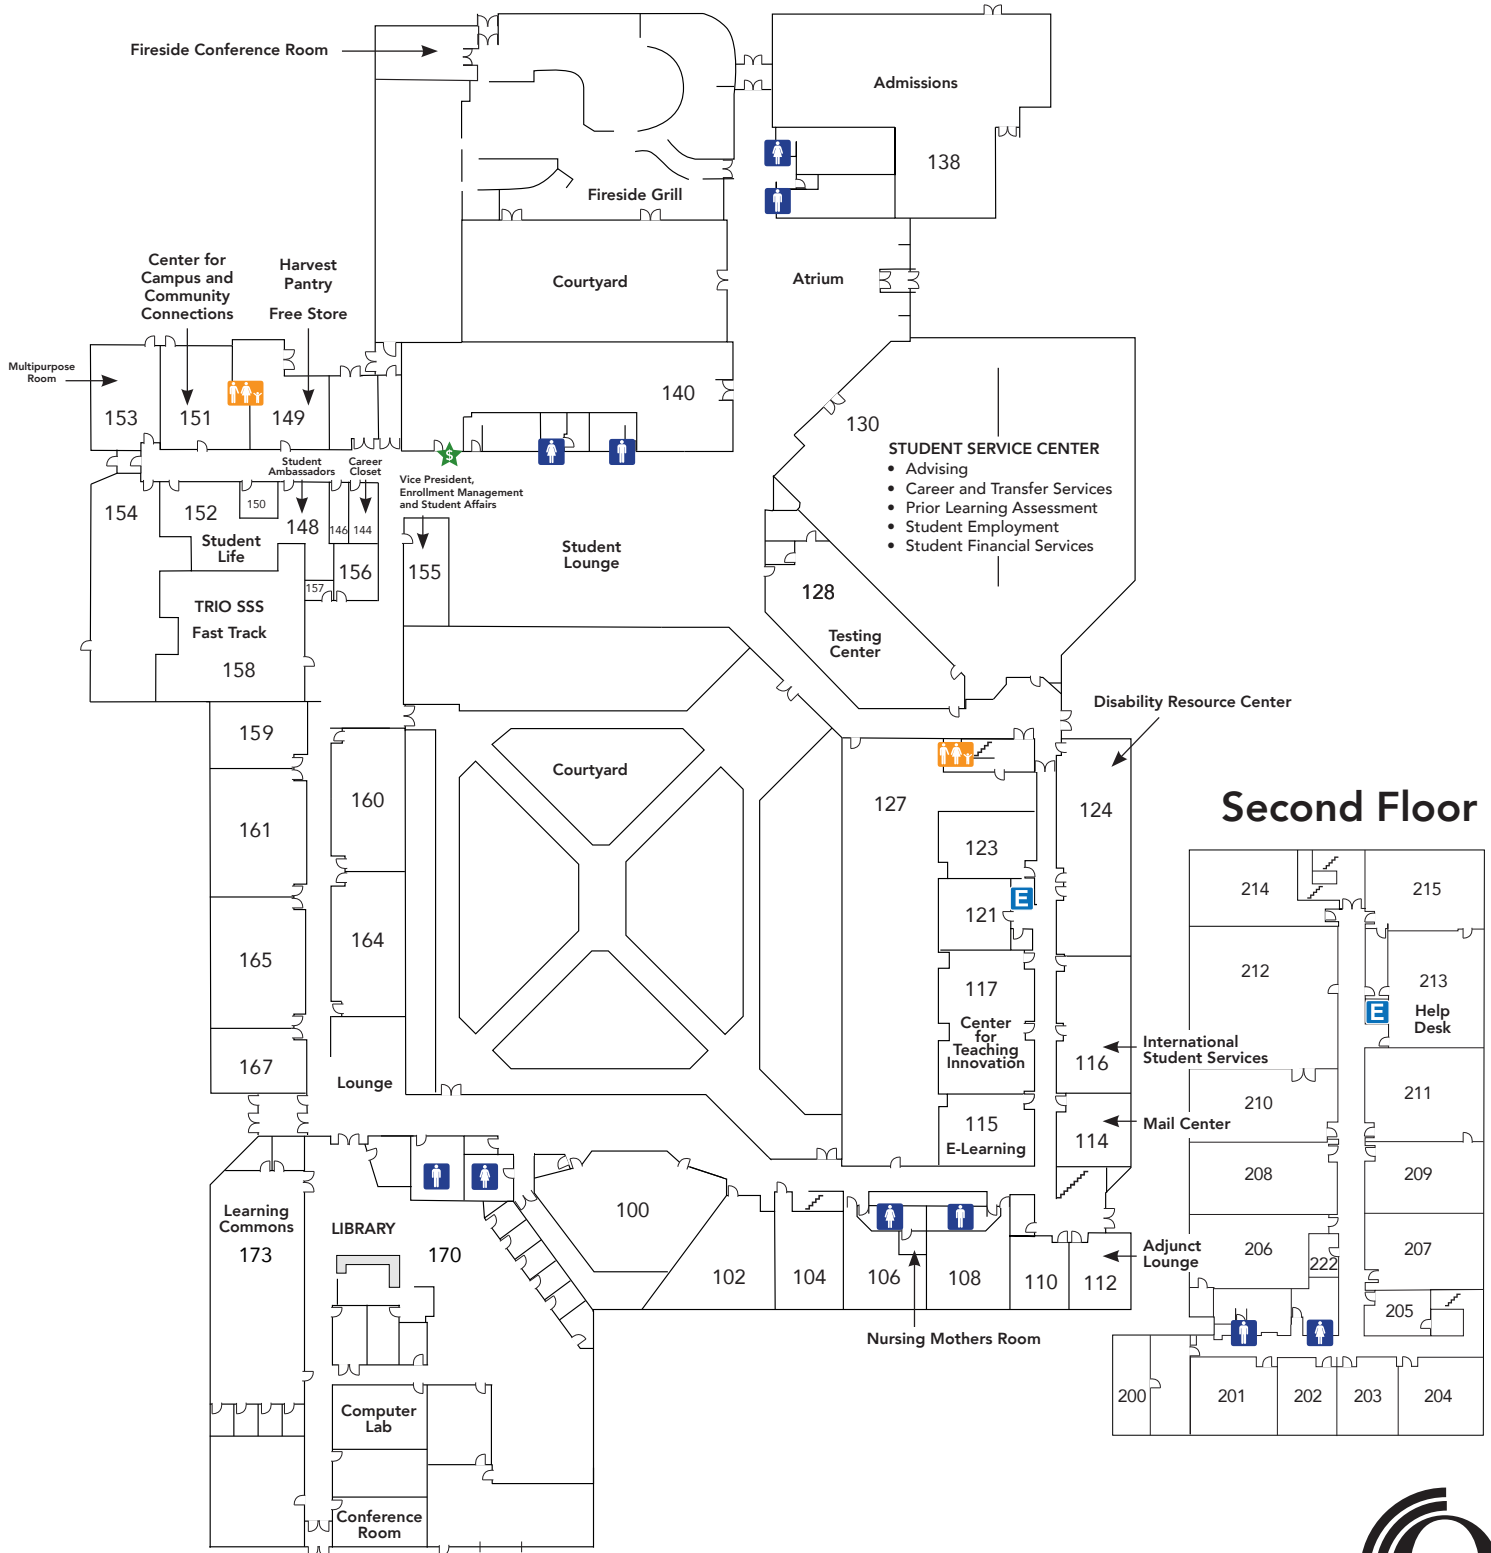

College Hall

First & Second Floors

- Gender Neutral/Family Restroom
- Women's Restroom
- Men's Restroom
- Elevator
- Payment Drop Box

OWENS
COMMUNITY COLLEGE