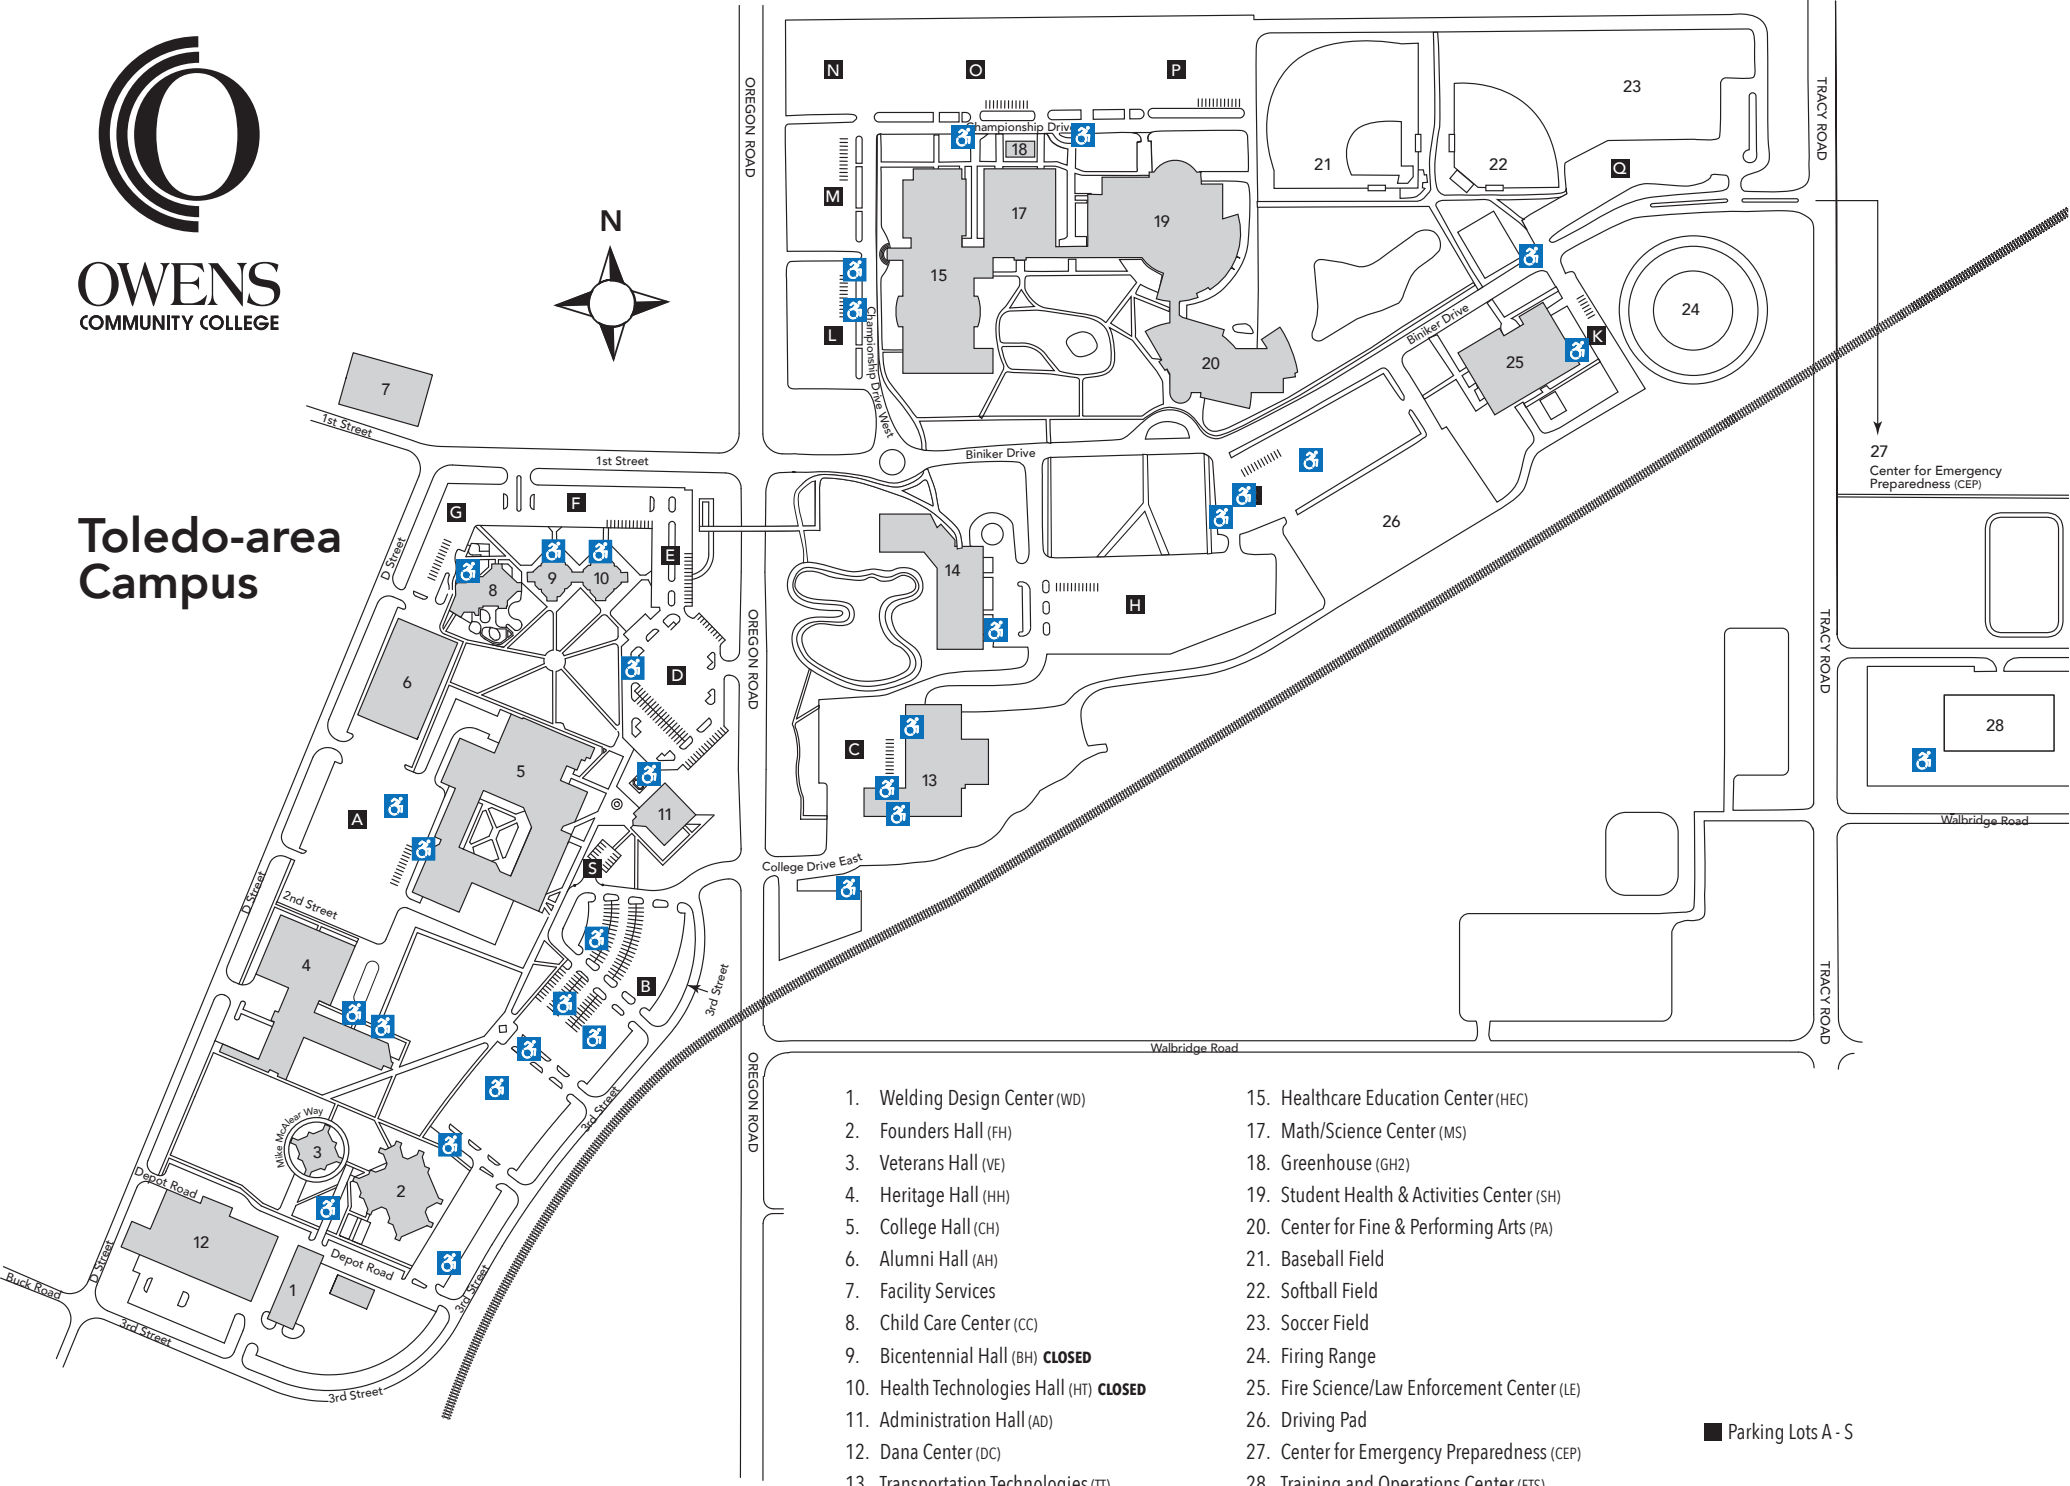

OWENS
COMMUNITY COLLEGE

Toledo-area Campus

- | | |
|---|--|
| 1. Welding Design Center (WD) | 15. Healthcare Education Center (HEC) |
| 2. Founders Hall (FH) | 17. Math/Science Center (MS) |
| 3. Veterans Hall (VE) | 18. Greenhouse (GH2) |
| 4. Heritage Hall (HH) | 19. Student Health & Activities Center (SH) |
| 5. College Hall (CH) | 20. Center for Fine & Performing Arts (PA) |
| 6. Alumni Hall (AH) | 21. Baseball Field |
| 7. Facility Services | 22. Softball Field |
| 8. Child Care Center (CC) | 23. Soccer Field |
| 9. Bicentennial Hall (BH) CLOSED | 24. Firing Range |
| 10. Health Technologies Hall (HT) CLOSED | 25. Fire Science/Law Enforcement Center (LE) |
| 11. Administration Hall (AD) | 26. Driving Pad |
| 12. Dana Center (DC) | 27. Center for Emergency Preparedness (CEP) |
| 13. Transportation Technologies (TT) | 28. Training and Operations Center (FTS) |
| 14. Industrial & Engineering Technologies (ET) | |

■ Parking Lots A - S