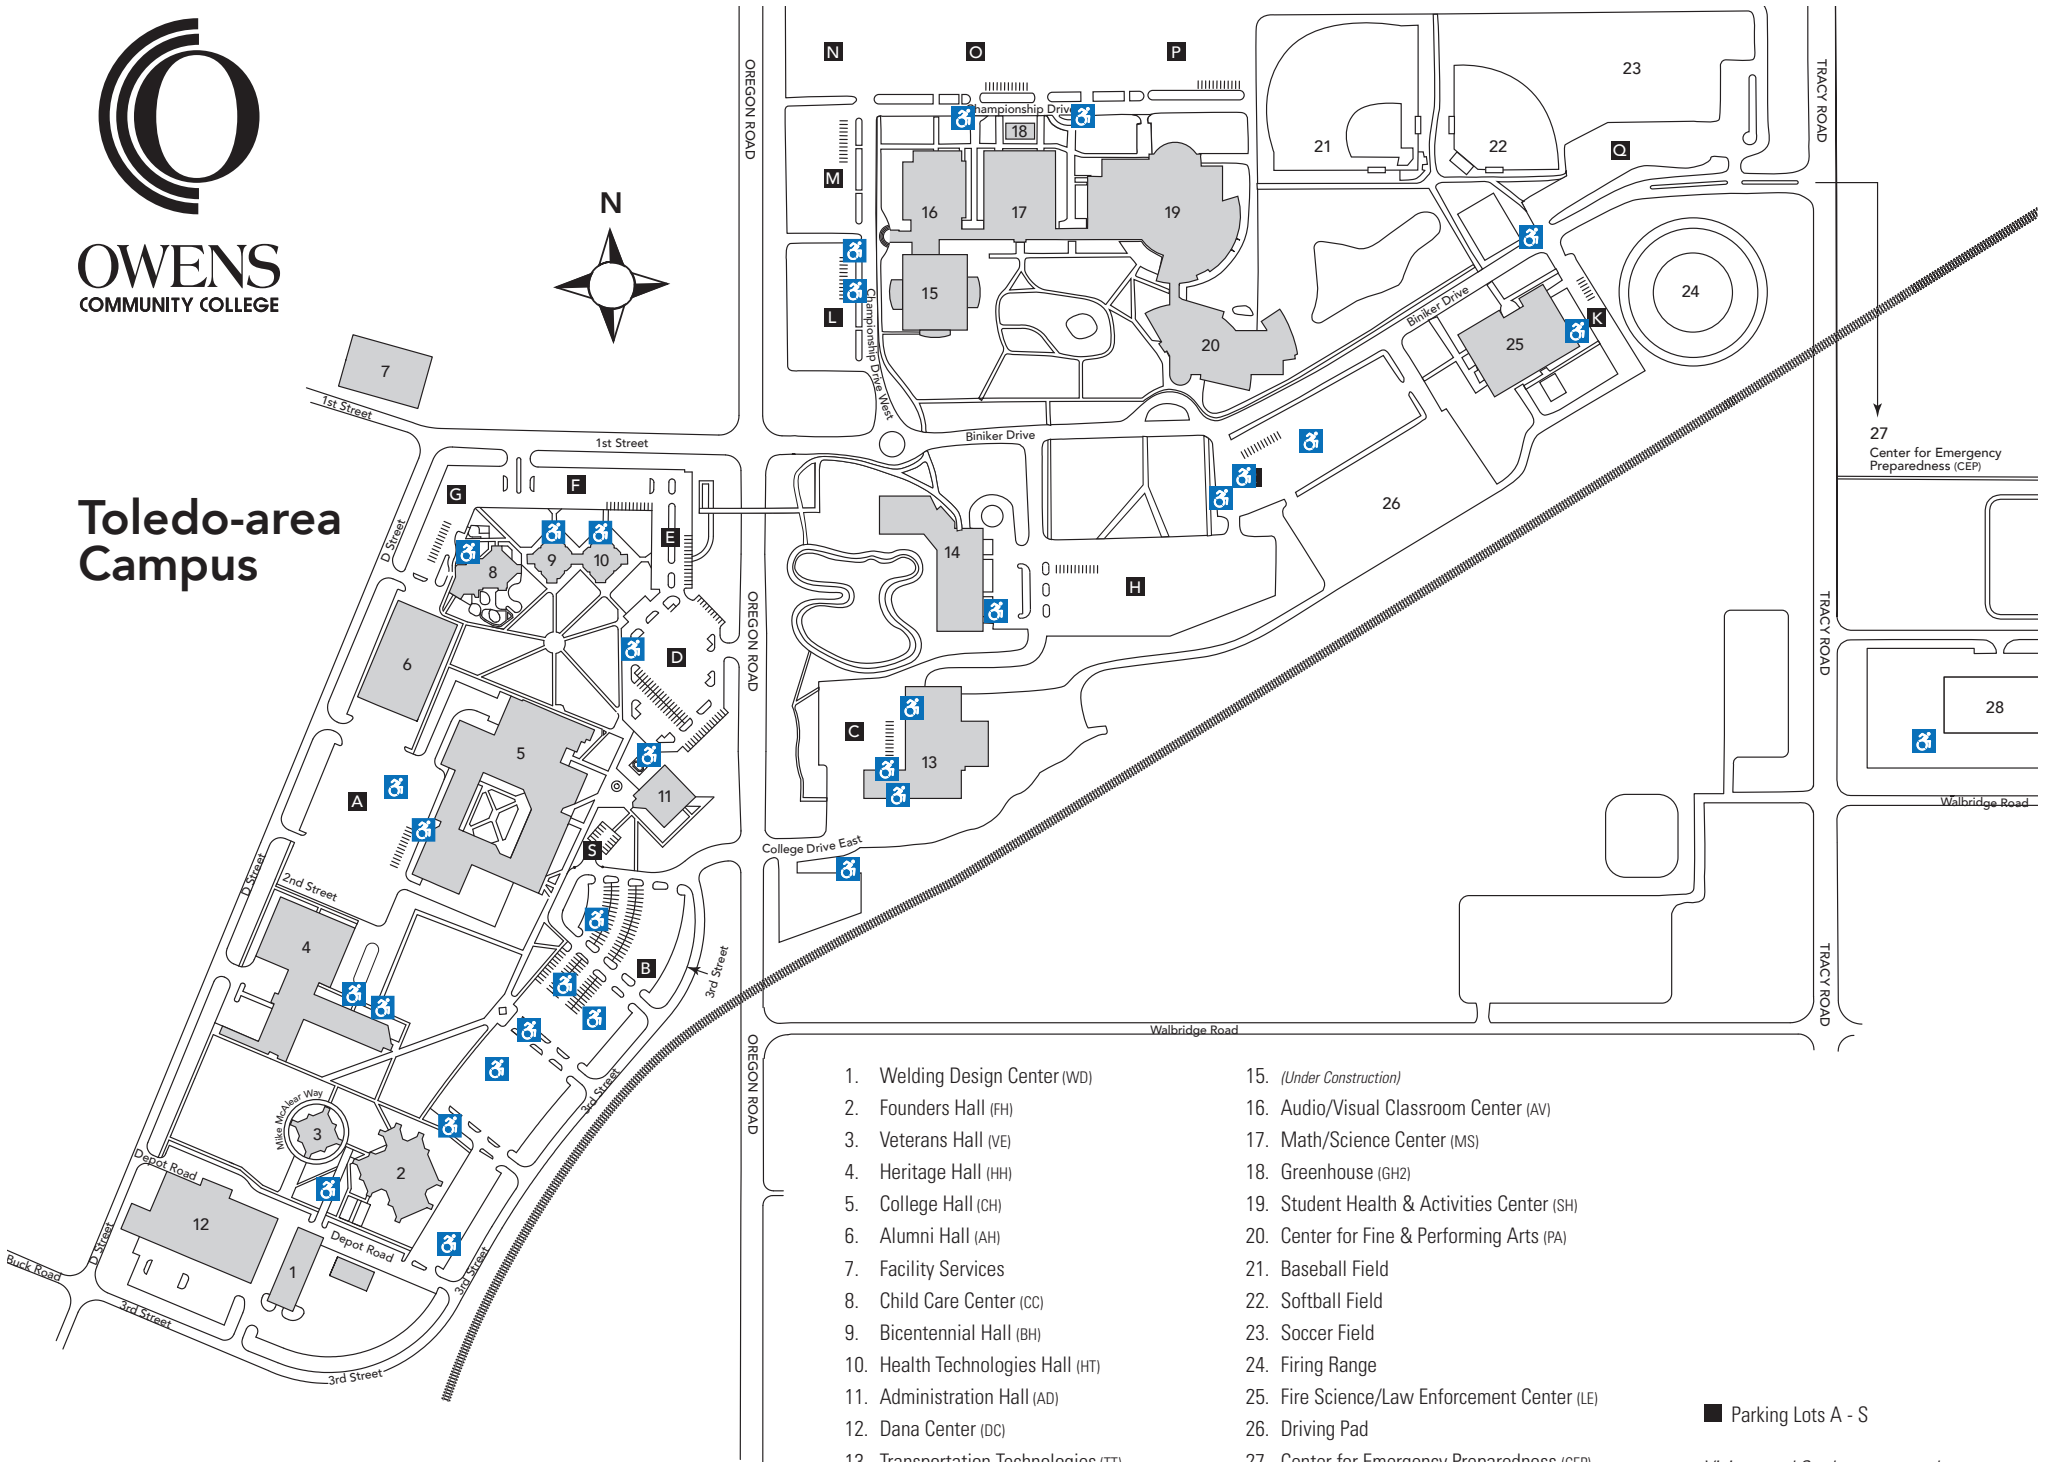

OWENS
COMMUNITY COLLEGE

Toledo-area Campus

- | | |
|--|--|
| 1. Welding Design Center (WD) | 15. (Under Construction) |
| 2. Founders Hall (FH) | 16. Audio/Visual Classroom Center (AV) |
| 3. Veterans Hall (VE) | 17. Math/Science Center (MS) |
| 4. Heritage Hall (HH) | 18. Greenhouse (GH2) |
| 5. College Hall (CH) | 19. Student Health & Activities Center (SH) |
| 6. Alumni Hall (AH) | 20. Center for Fine & Performing Arts (PA) |
| 7. Facility Services | 21. Baseball Field |
| 8. Child Care Center (CC) | 22. Softball Field |
| 9. Bicentennial Hall (BH) | 23. Soccer Field |
| 10. Health Technologies Hall (HT) | 24. Firing Range |
| 11. Administration Hall (AD) | 25. Fire Science/Law Enforcement Center (LE) |
| 12. Dana Center (DC) | 26. Driving Pad |
| 13. Transportation Technologies (TT) | 27. Center for Emergency Preparedness (CEP) |
| 14. Industrial & Engineering Technologies (ET) | 28. Training and Operations Center (FTS) |

■ Parking Lots A - S

Visitors and Students may park in any yellow lined space