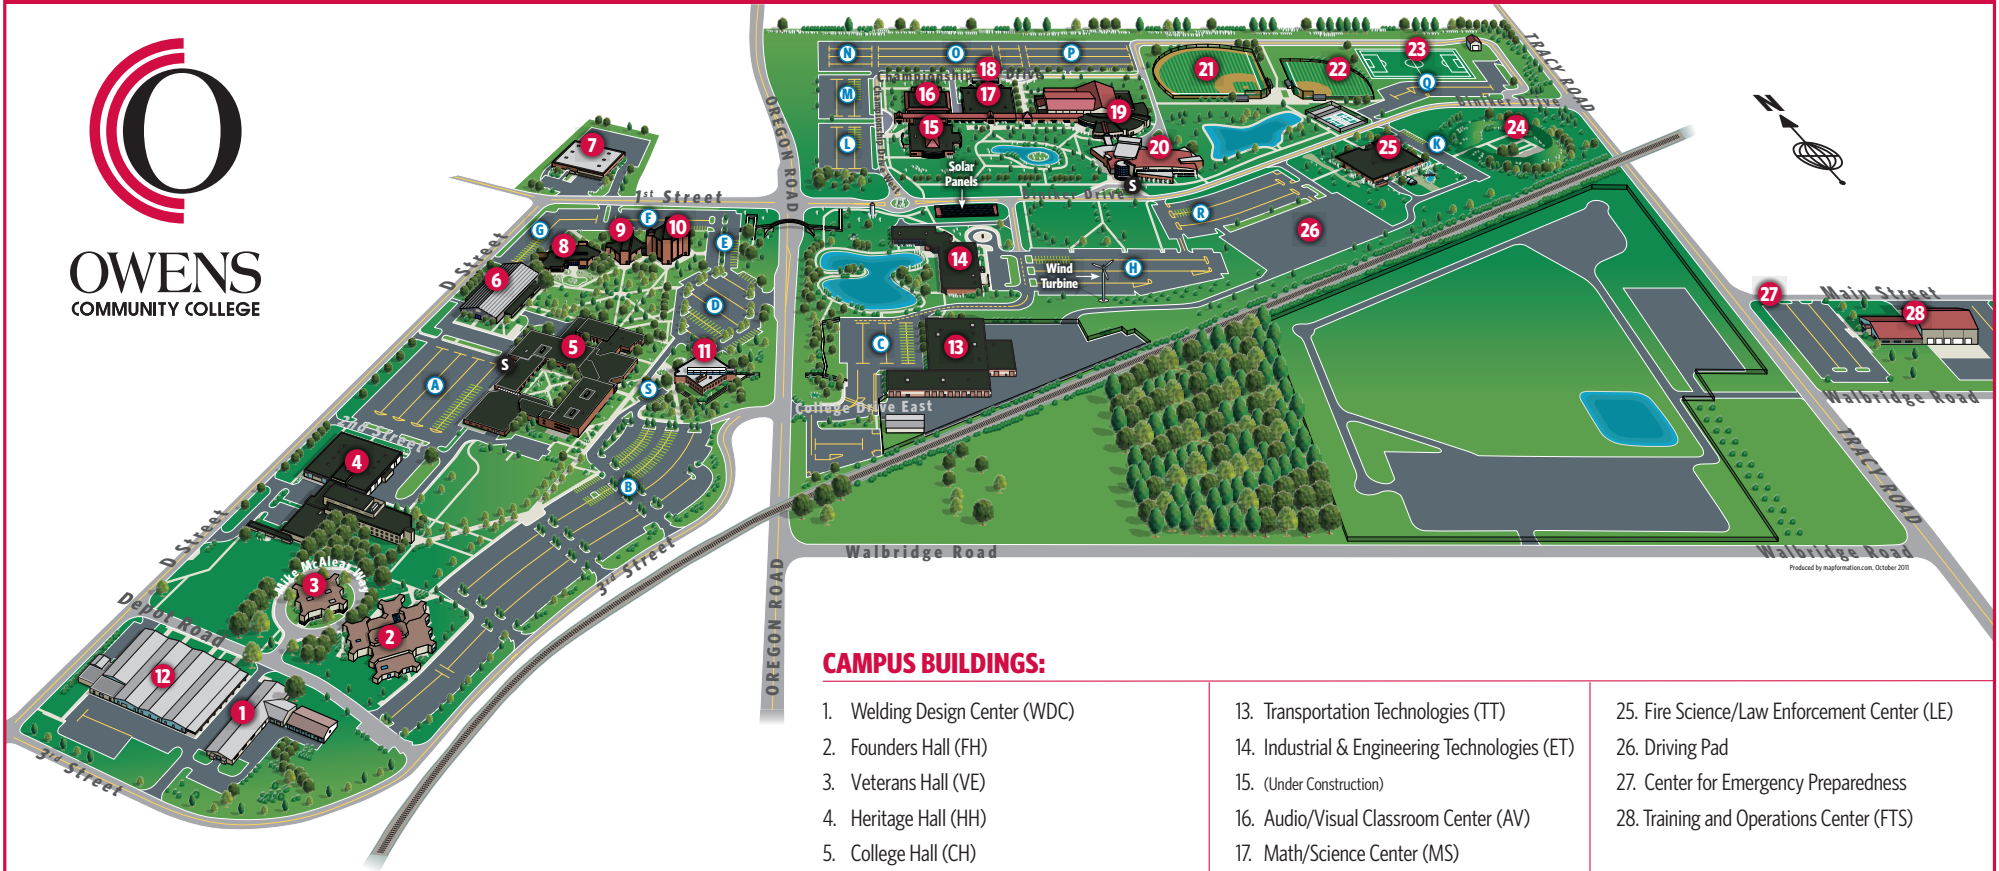

TOLEDO-AREA CAMPUS MAP

OWENS
COMMUNITY COLLEGE

ABOUT OWENS:

The Owens Community College Toledo-area Campus (Interstate-75 at Exit 198) covers more than 280 acres and is located just five minutes from downtown Toledo.

📍 30335 Oregon Road, Perrysburg, OH 43551

📞 (567) 661-6000

🖱️ owens.edu

CAMPUS BUILDINGS:

1. Welding Design Center (WDC) 2. Founders Hall (FH) 3. Veterans Hall (VE) 4. Heritage Hall (HH) 5. College Hall (CH) 6. Alumni Hall (AH) 7. Facility Services 8. Child Development Center (CC) 9. Bicentennial Hall (BH) 10. Health Technologies Hall (HT) 11. Administration Hall (AD) 12. Dana Center (DC)	13. Transportation Technologies (TT) 14. Industrial & Engineering Technologies (ET) 15. (Under Construction) 16. Audio/Visual Classroom Center (AV) 17. Math/Science Center (MS) 18. Greenhouse (GH2) 19. Student Health & Activities Center (SH) 20. Center for Fine & Performing Arts (PA) 21. Baseball Field 22. Softball Field 23. Soccer Field 24. Firing Range	25. Fire Science/Law Enforcement Center (LE) 26. Driving Pad 27. Center for Emergency Preparedness 28. Training and Operations Center (FTS)

Ⓐ Parking Lots A-S

Ⓢ Campus Shuttle Bus Stops

Visitors and Students may park in any yellow lined space