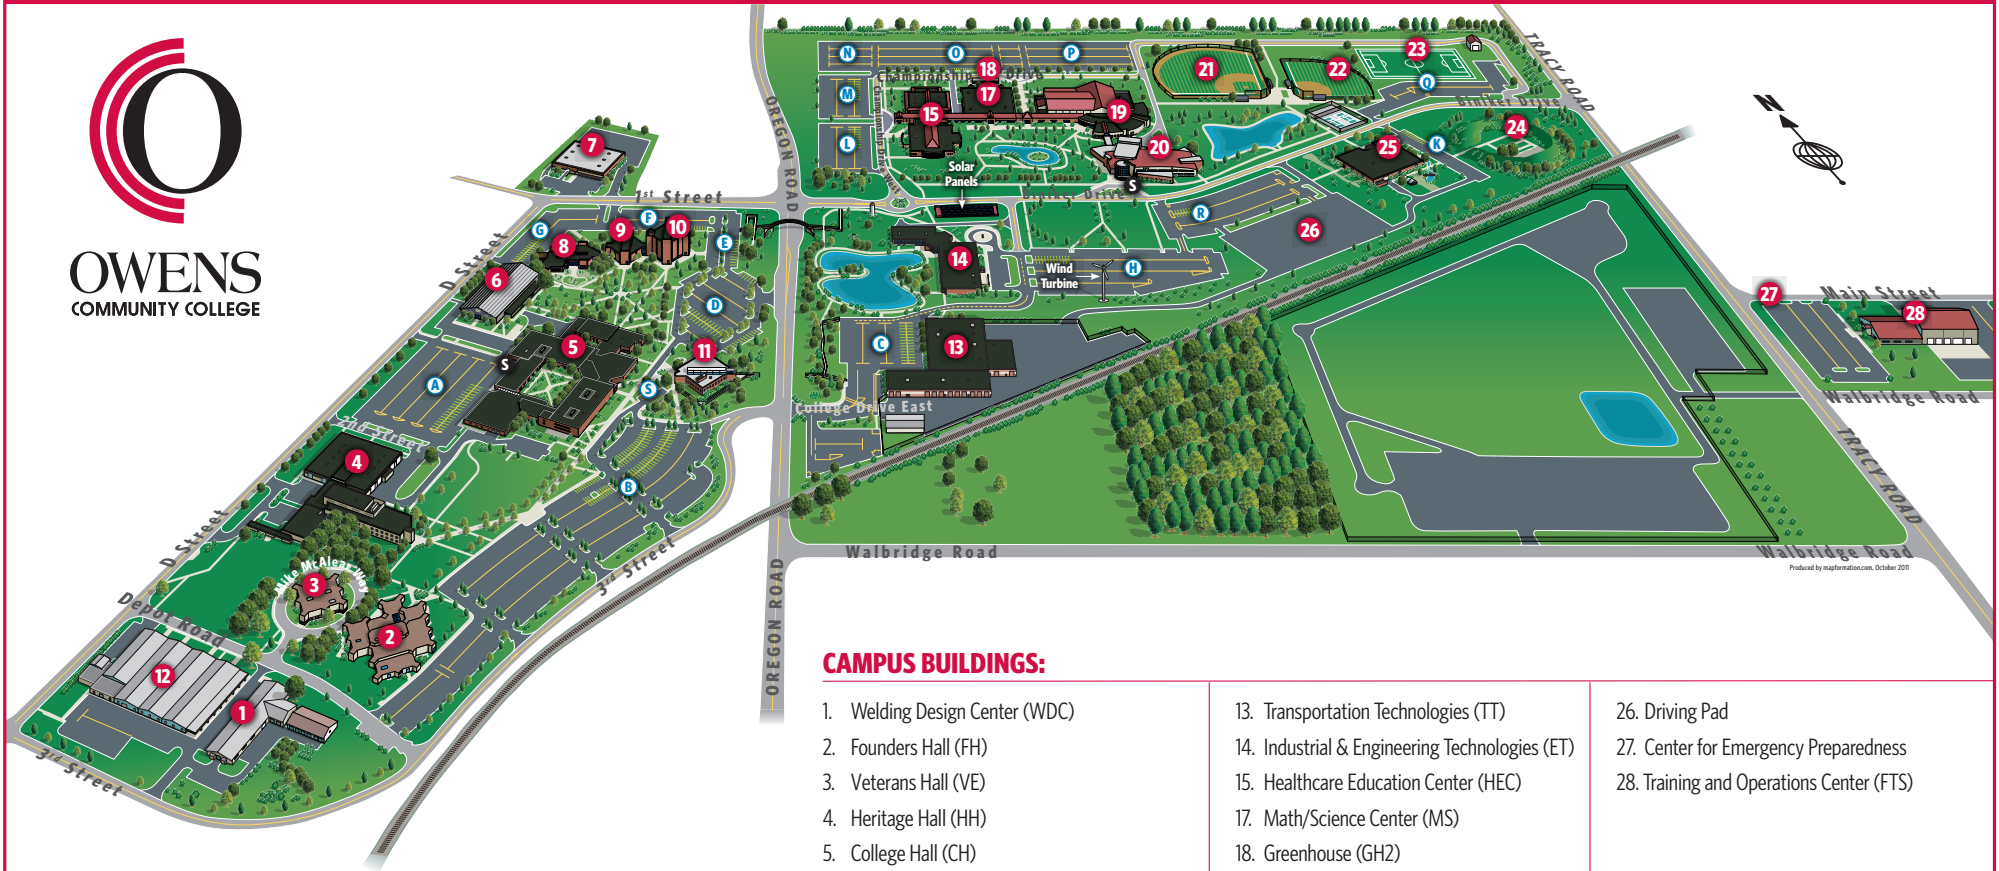

TOLEDO-AREA CAMPUS MAP

OWENS
COMMUNITY COLLEGE

ABOUT OWENS:

The Owens Community College Toledo-area Campus (Interstate-75 at Exit 198) covers more than 280 acres and is located just five minutes from downtown Toledo.

📍 30335 Oregon Road, Perrysburg, OH 43551

📞 (567) 661-6000

🖱️ owens.edu

CAMPUS BUILDINGS:

1. Welding Design Center (WDC) 2. Founders Hall (FH) 3. Veterans Hall (VE) 4. Heritage Hall (HH) 5. College Hall (CH) 6. Alumni Hall (AH) 7. Facility Services 8. Child Development Center (CC) 9. Bicentennial Hall (BH) 10. Health Technologies Hall (HT) 11. Administration Hall (AD) 12. Dana Center (DC)	13. Transportation Technologies (TT) 14. Industrial & Engineering Technologies (ET) 15. Healthcare Education Center (HEC) 17. Math/Science Center (MS) 18. Greenhouse (GH2) 19. Student Health & Activities Center (SH) 20. Center for Fine & Performing Arts (PA) 21. Baseball Field 22. Softball Field 23. Soccer Field 24. Firing Range 25. Fire Science/Law Enforcement Center (LE)	26. Driving Pad 27. Center for Emergency Preparedness 28. Training and Operations Center (FTS)

A Parking Lots A-S

S Campus Shuttle Bus Stops

Visitors and Students may park in any yellow lined space