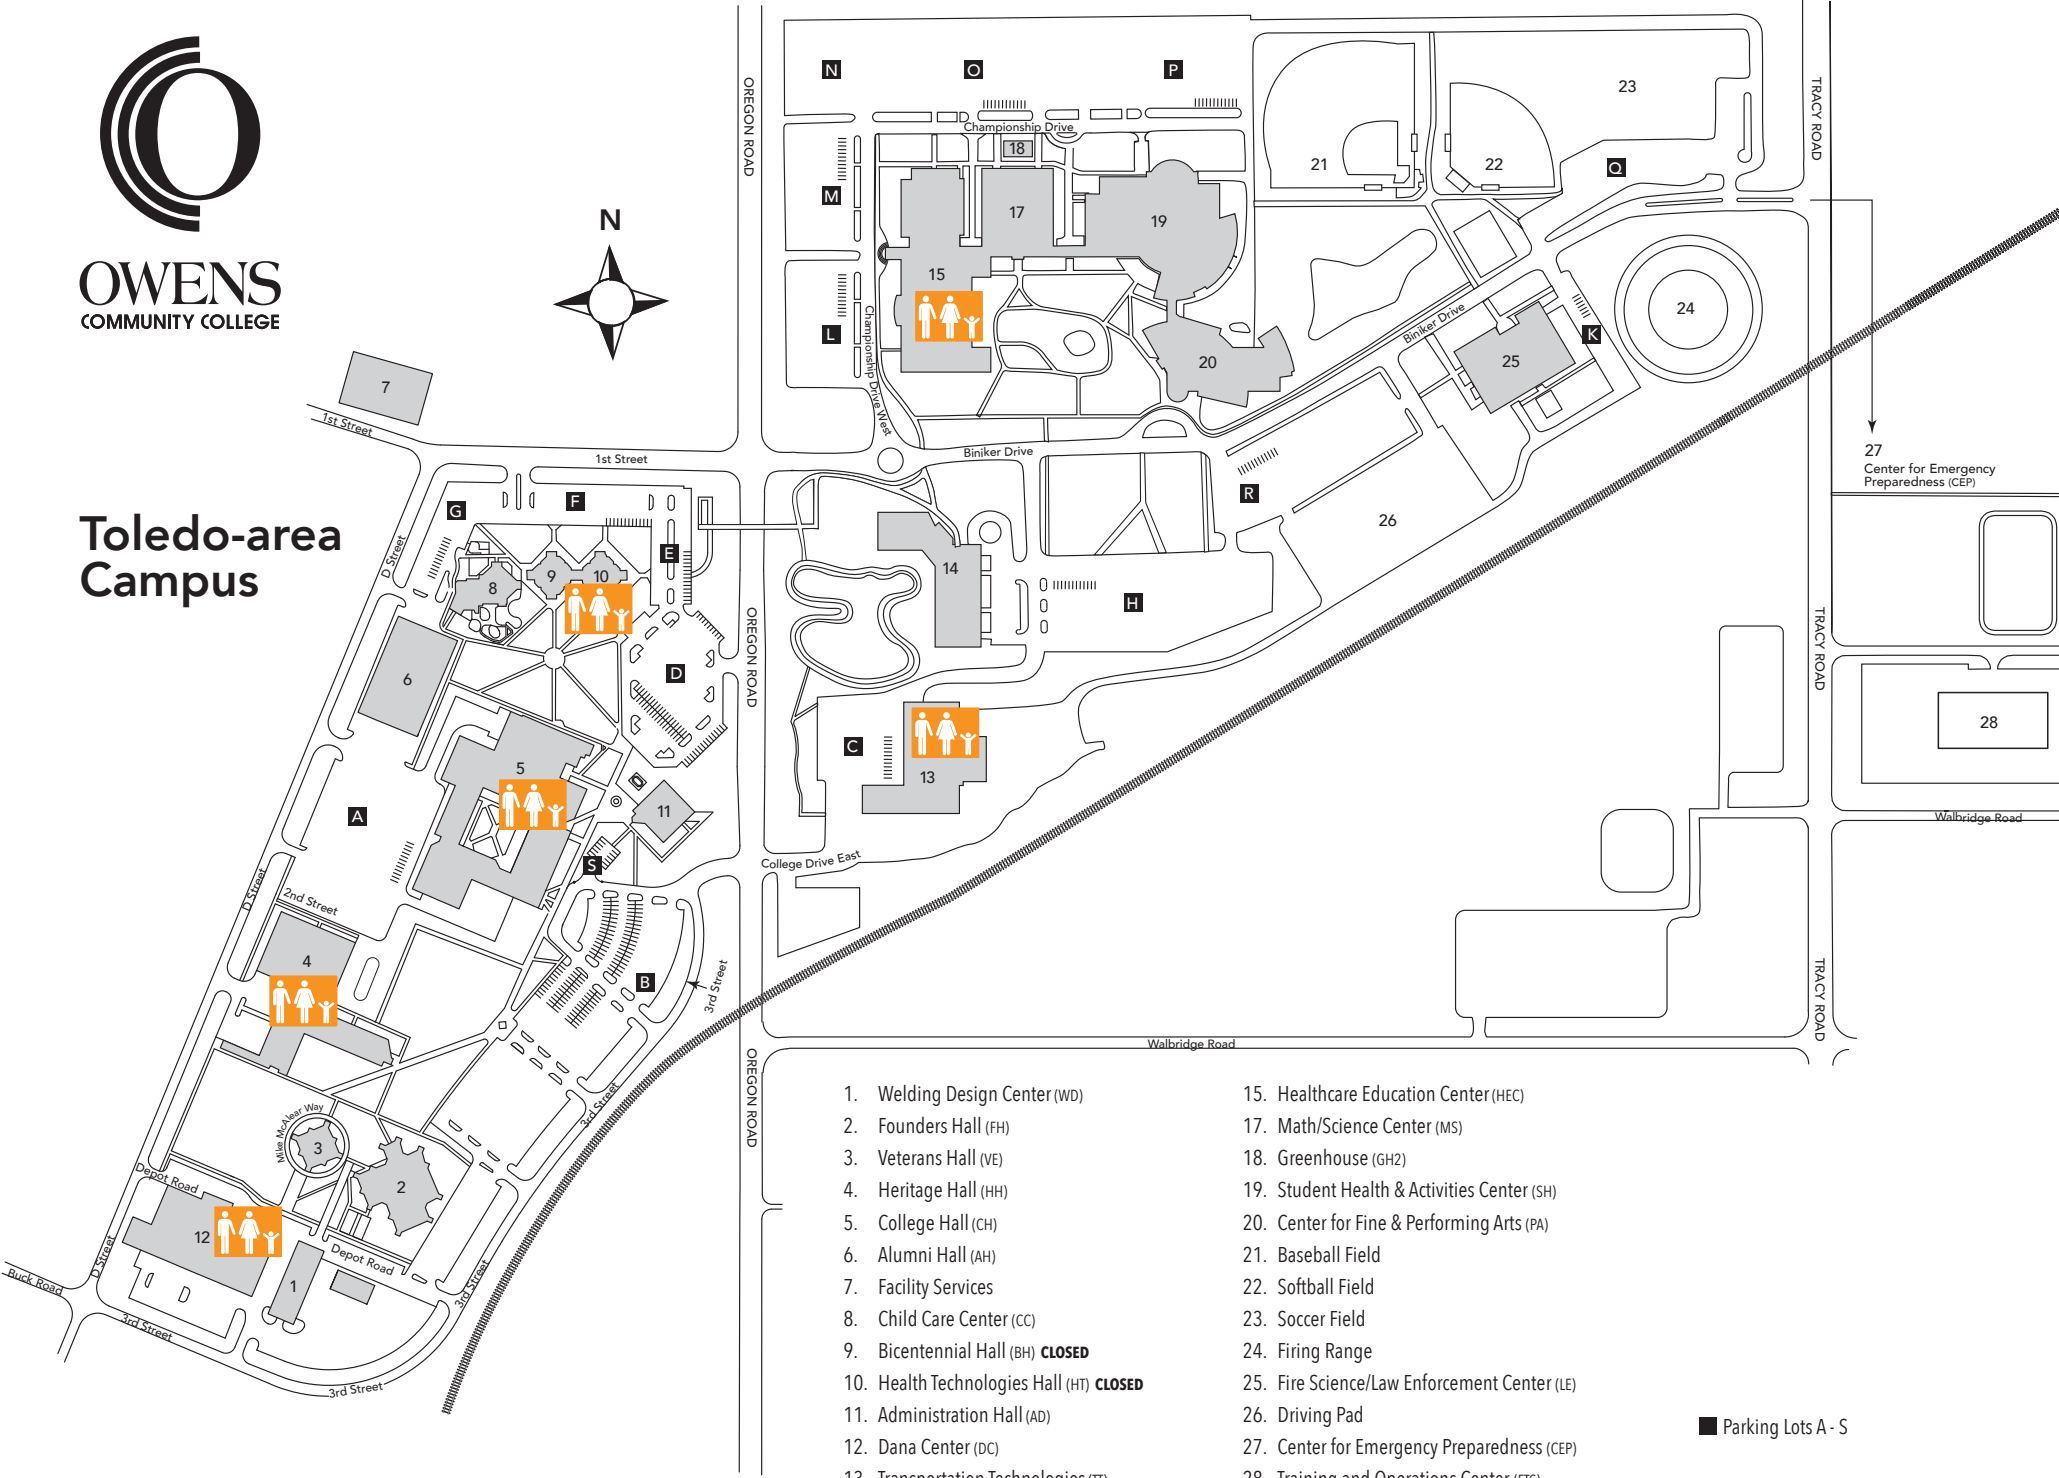

OWENS
COMMUNITY COLLEGE

Toledo-area Campus

- | | |
|---|--|
| 1. Welding Design Center (WD) | 15. Healthcare Education Center (HEC) |
| 2. Founders Hall (FH) | 17. Math/Science Center (MS) |
| 3. Veterans Hall (VE) | 18. Greenhouse (GH2) |
| 4. Heritage Hall (HH) | 19. Student Health & Activities Center (SH) |
| 5. College Hall (CH) | 20. Center for Fine & Performing Arts (PA) |
| 6. Alumni Hall (AH) | 21. Baseball Field |
| 7. Facility Services | 22. Softball Field |
| 8. Child Care Center (CC) | 23. Soccer Field |
| 9. Bicentennial Hall (BH) CLOSED | 24. Firing Range |
| 10. Health Technologies Hall (HT) CLOSED | 25. Fire Science/Law Enforcement Center (LE) |
| 11. Administration Hall (AD) | 26. Driving Pad |
| 12. Dana Center (DC) | 27. Center for Emergency Preparedness (CEP) |
| 13. Transportation Technologies (TT) | 28. Training and Operations Center (FTS) |
| 14. Industrial & Engineering Technologies (ET) | |

■ Parking Lots A - S