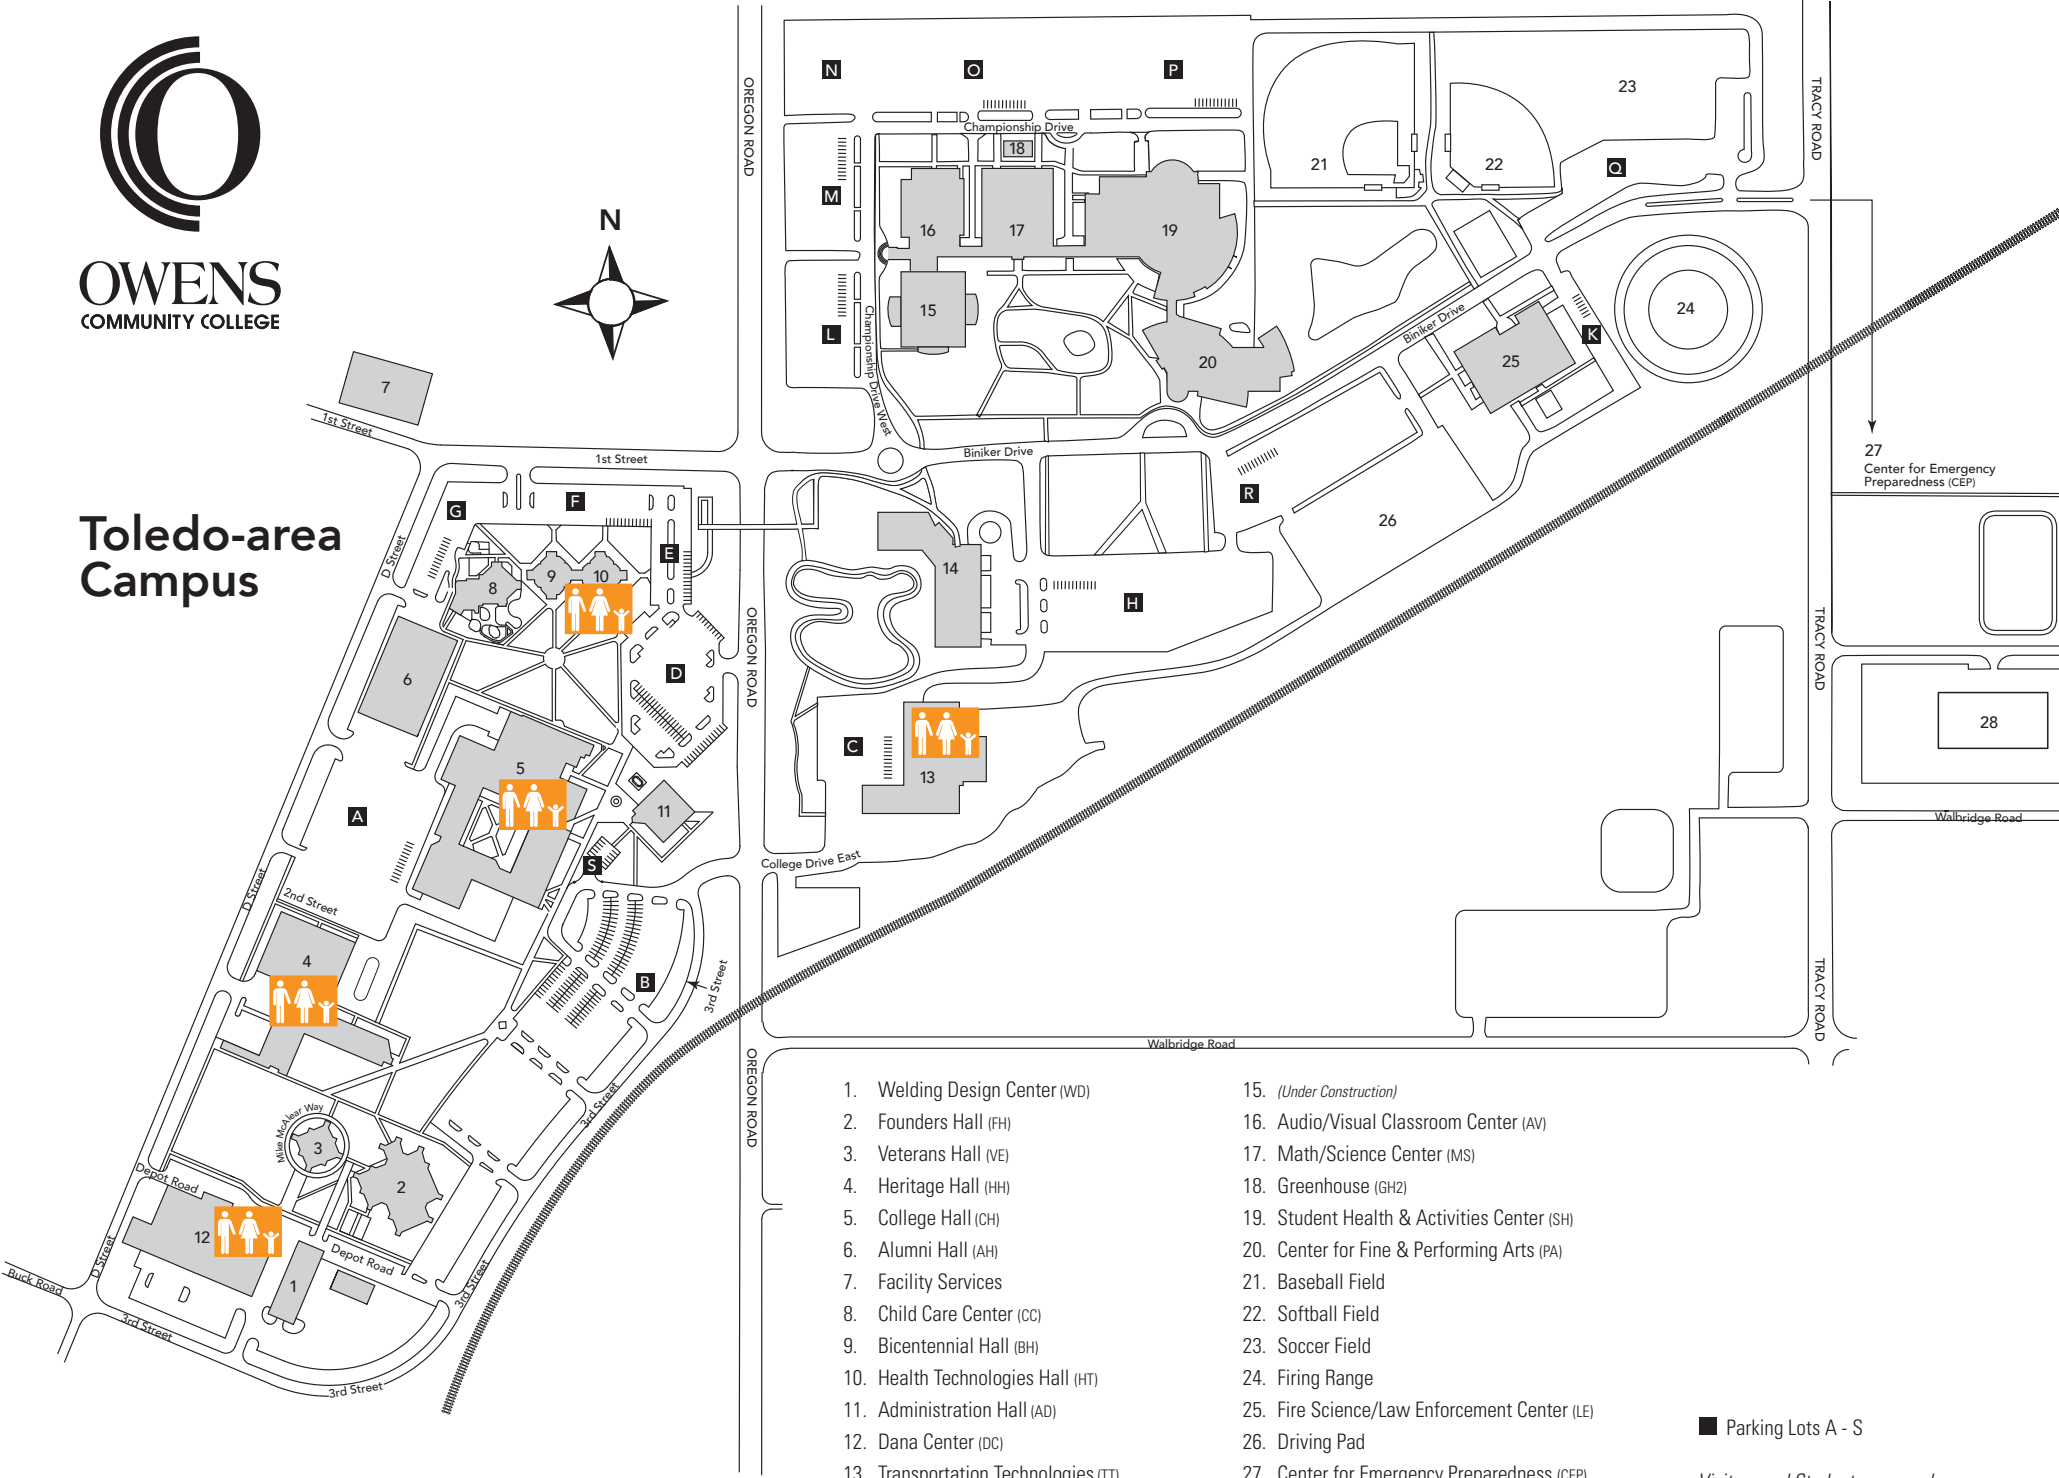

OWENS
COMMUNITY COLLEGE

Toledo-area Campus

- | | |
|--|--|
| 1. Welding Design Center (WD) | 15. (Under Construction) |
| 2. Founders Hall (FH) | 16. Audio/Visual Classroom Center (AV) |
| 3. Veterans Hall (VE) | 17. Math/Science Center (MS) |
| 4. Heritage Hall (HH) | 18. Greenhouse (GH2) |
| 5. College Hall (CH) | 19. Student Health & Activities Center (SH) |
| 6. Alumni Hall (AH) | 20. Center for Fine & Performing Arts (PA) |
| 7. Facility Services | 21. Baseball Field |
| 8. Child Care Center (CC) | 22. Softball Field |
| 9. Bicentennial Hall (BH) | 23. Soccer Field |
| 10. Health Technologies Hall (HT) | 24. Firing Range |
| 11. Administration Hall (AD) | 25. Fire Science/Law Enforcement Center (LE) |
| 12. Dana Center (DC) | 26. Driving Pad |
| 13. Transportation Technologies (TT) | 27. Center for Emergency Preparedness (CEP) |
| 14. Industrial & Engineering Technologies (ET) | 28. Training and Operations Center (FTS) |

■ Parking Lots A - S

Visitors and Students may park in any yellow lined space