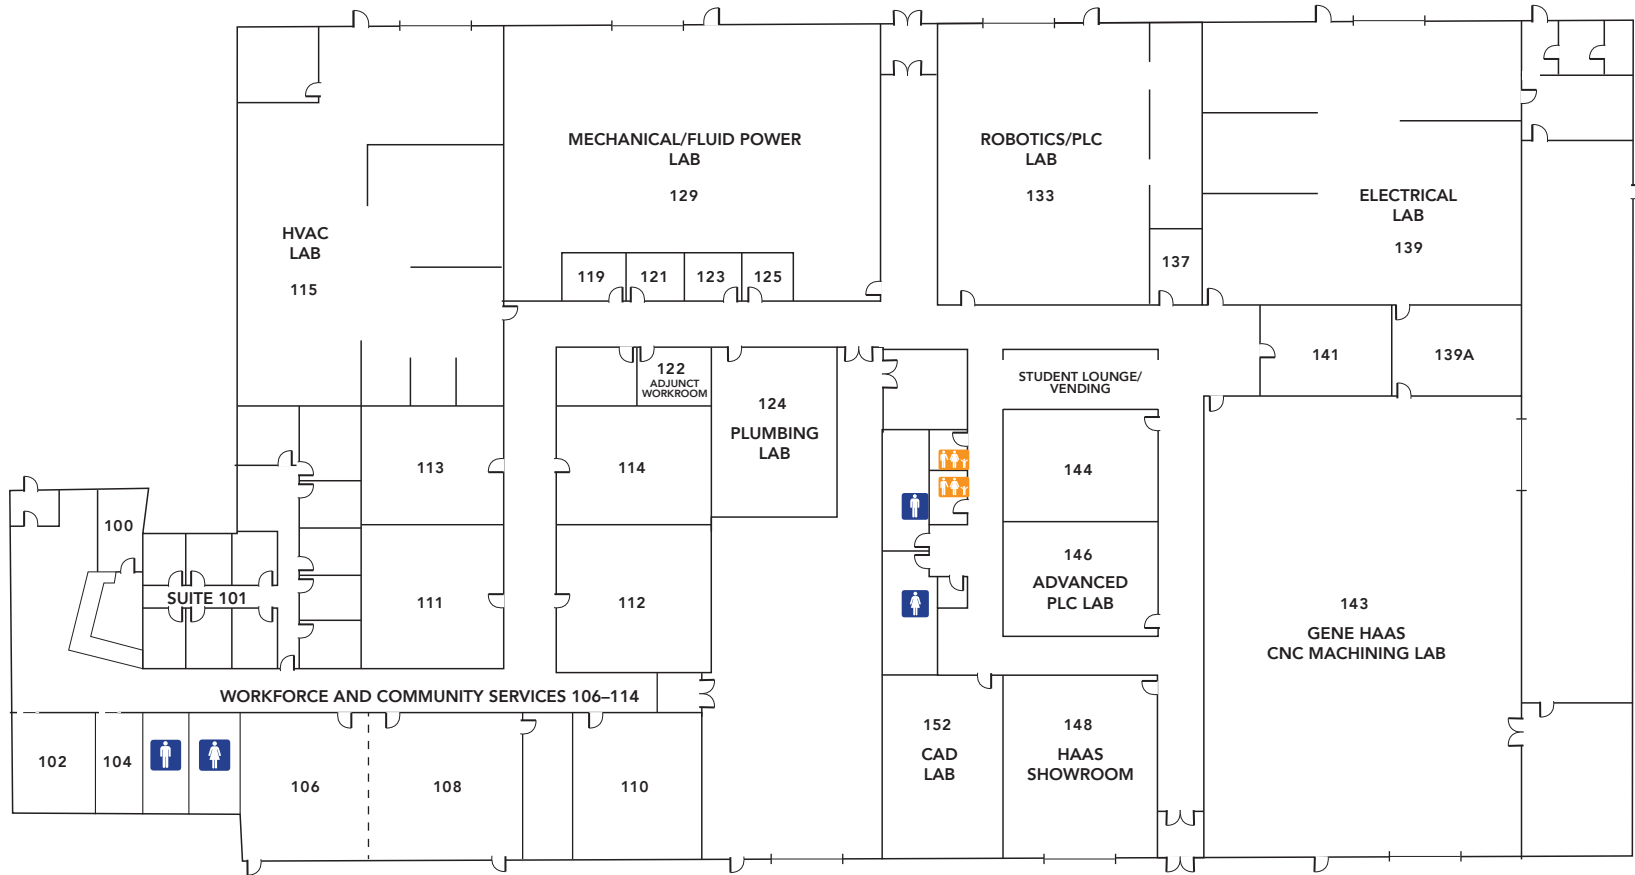

Dana Center

-  Gender Neutral/Family Restroom
-  Women's Restroom
-  Men's Restroom