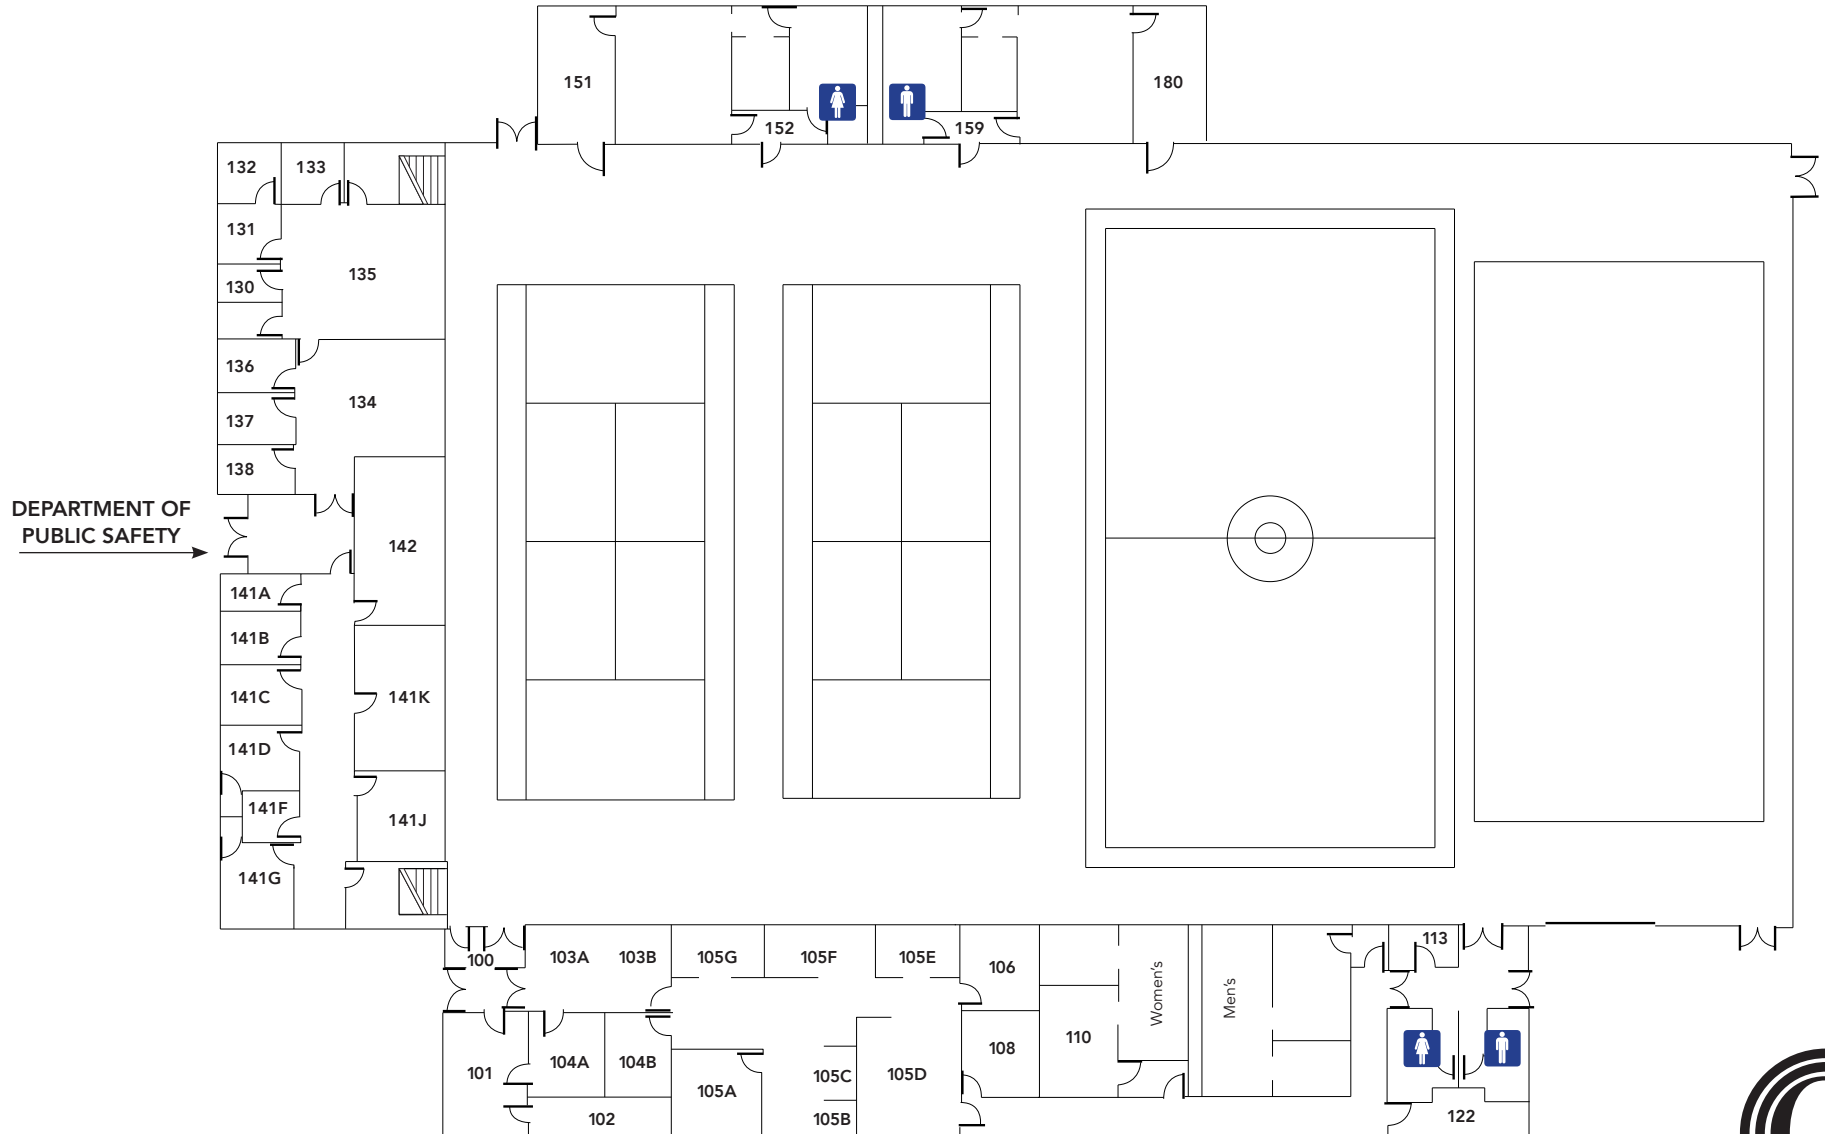

# Alumni Hall

DEPARTMENT OF  
PUBLIC SAFETY →

-  Women's Restroom
-  Men's Restroom

**OWENS**  
COMMUNITY COLLEGE