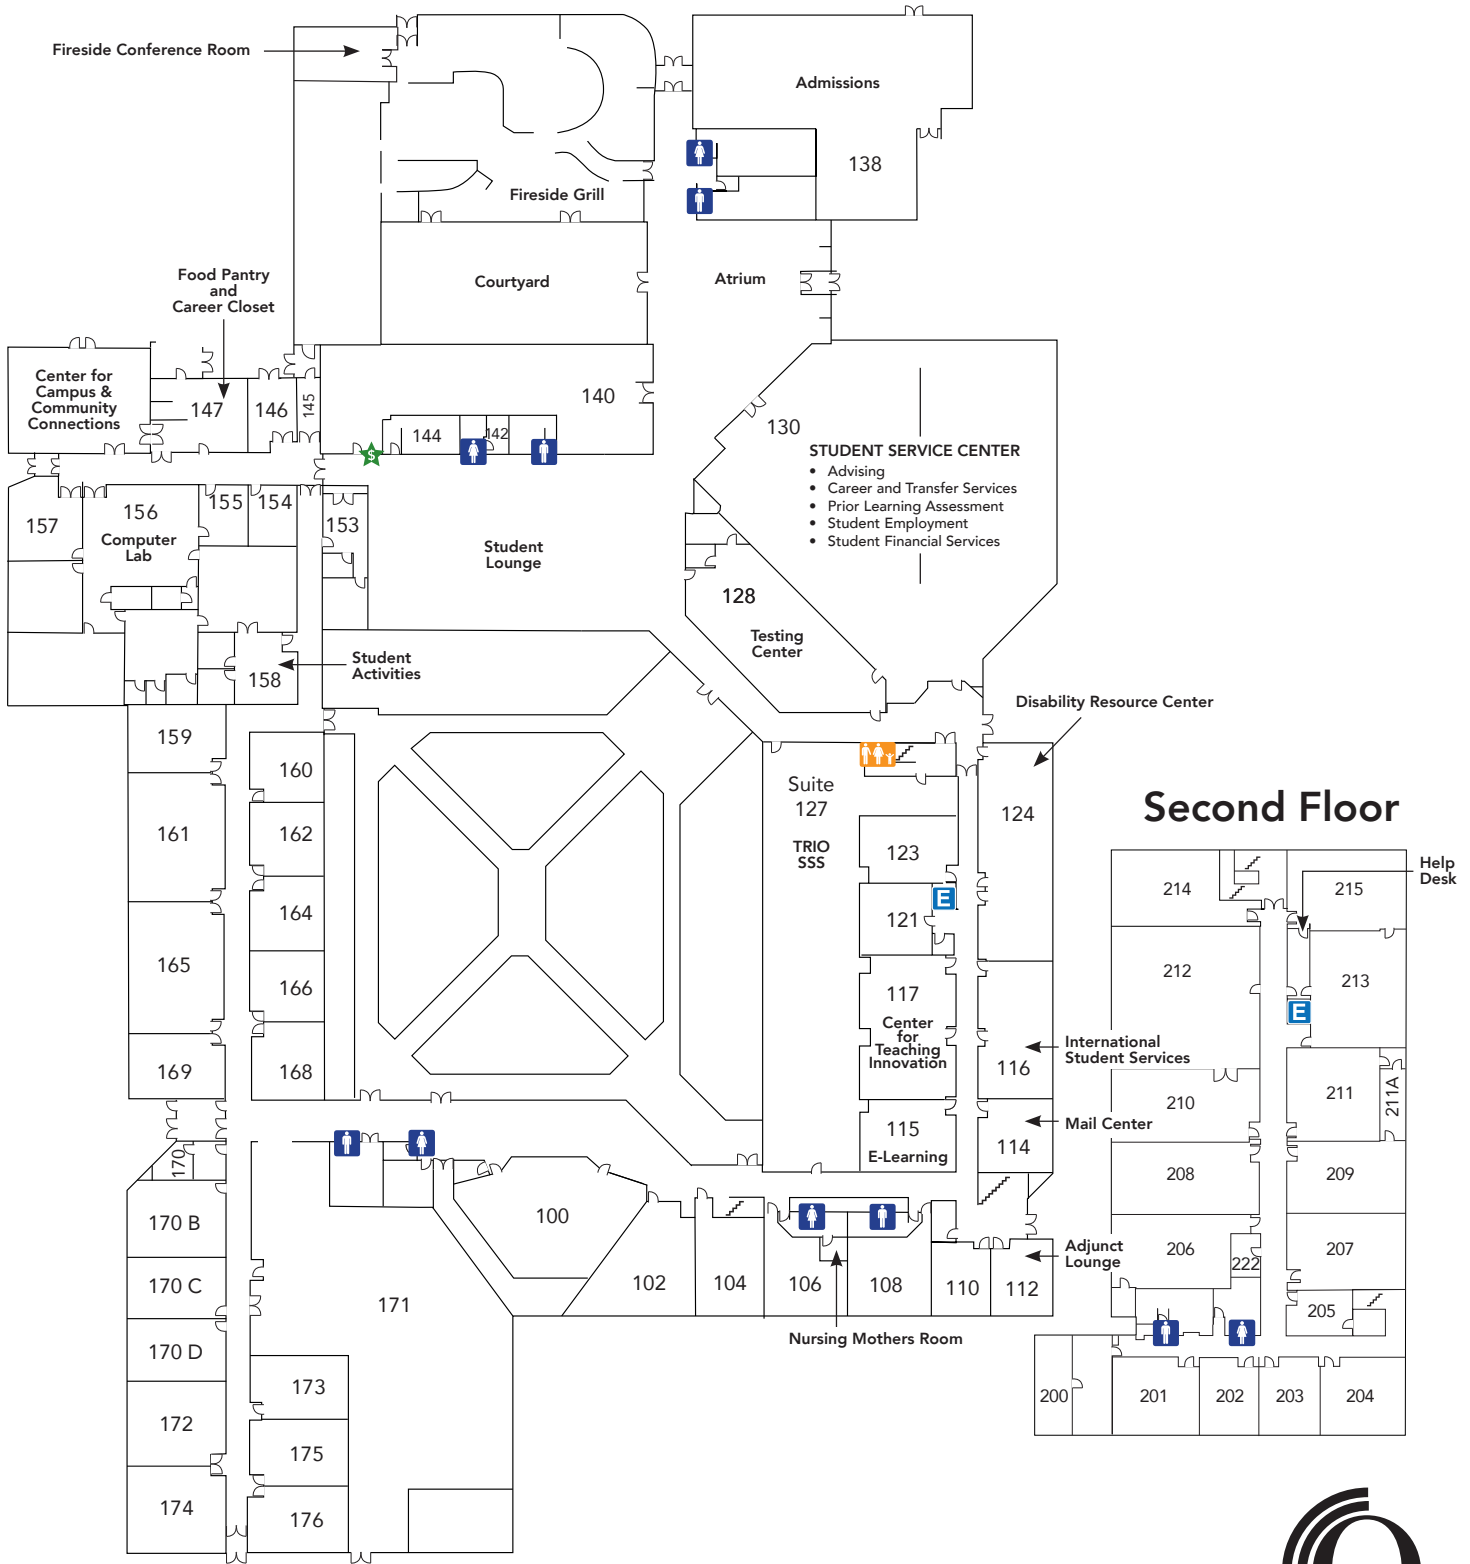

College Hall

First & Second Floors

- Gender Neutral/Family Restroom
- Women's Restroom
- Men's Restroom
- Elevator
- Payment Drop Box