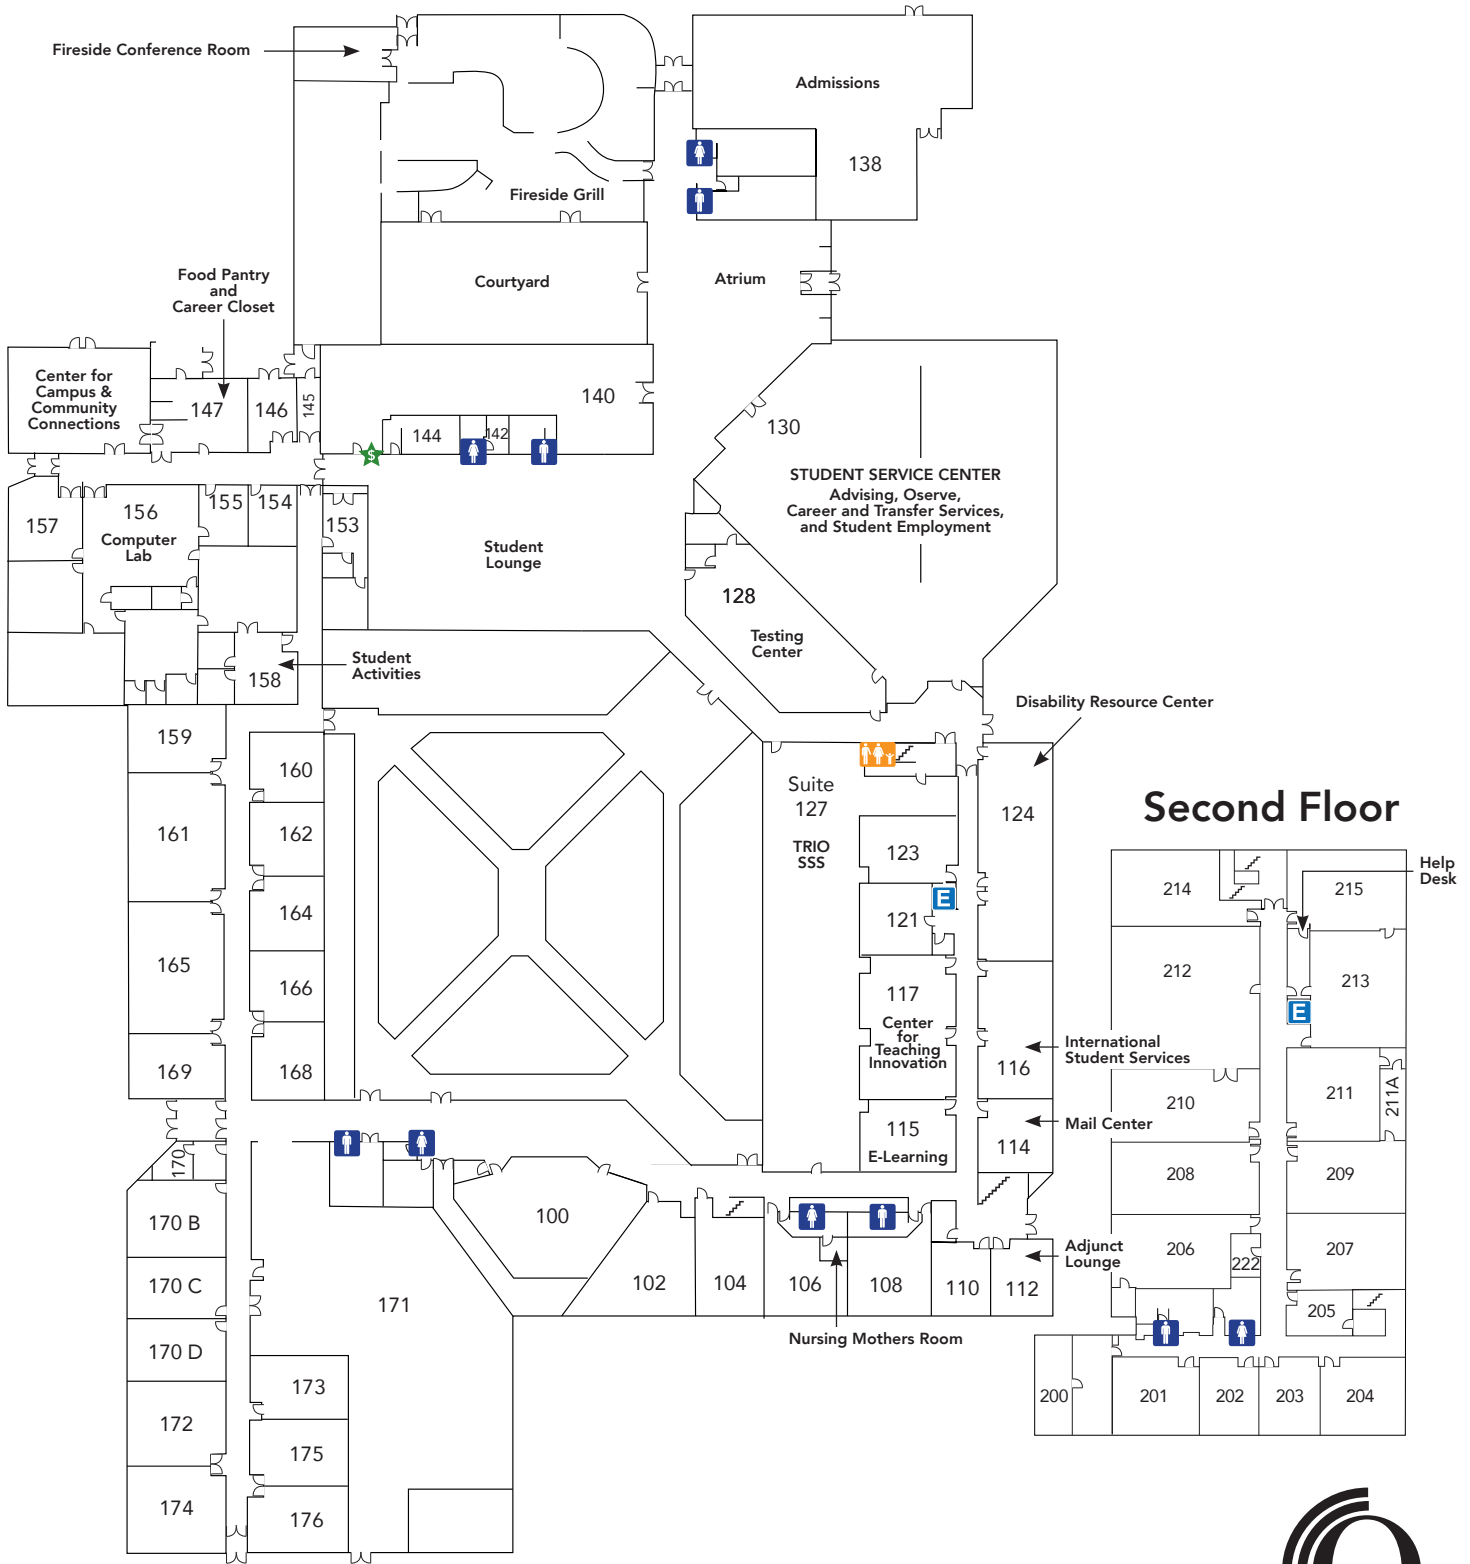

College Hall

First & Second Floors

-  Gender Neutral/Family Restroom
-  Women's Restroom
-  Men's Restroom
-  Elevator
-  Payment Drop Box