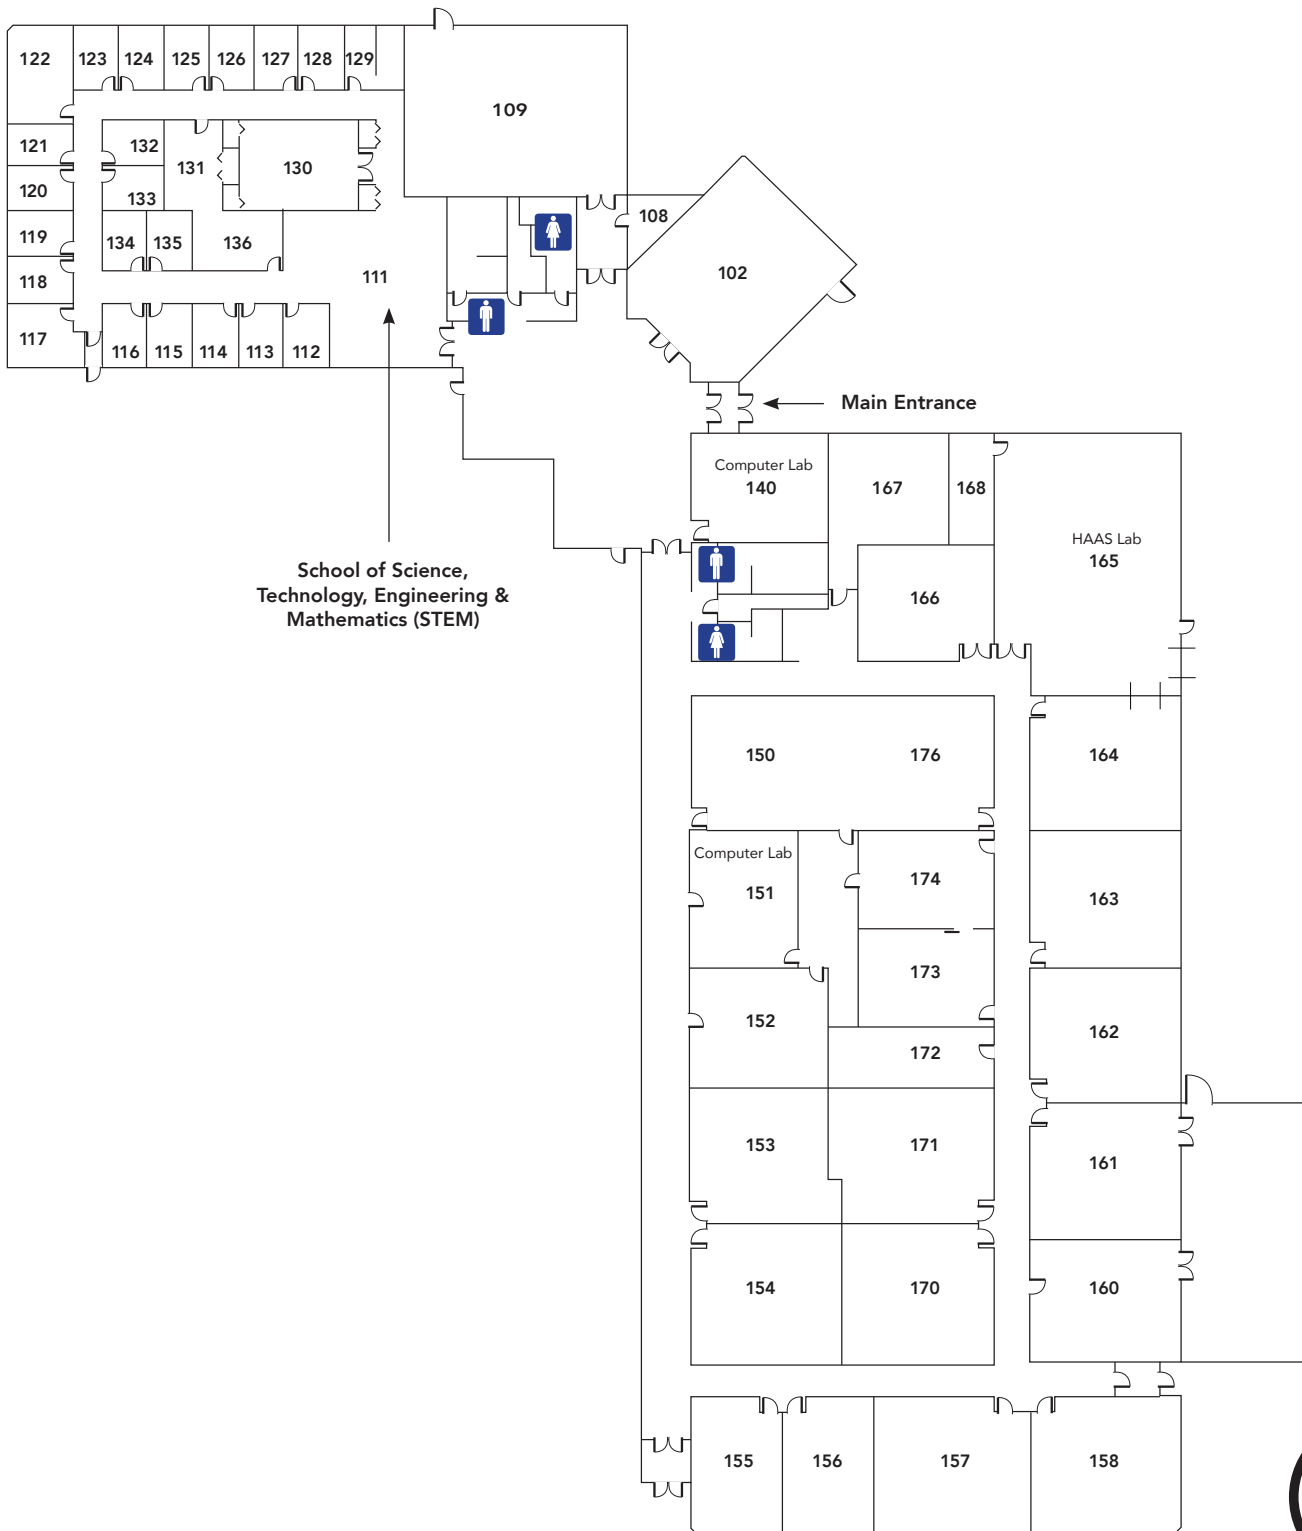

Industrial & Engineering Technologies

School of Science,
Technology, Engineering &
Mathematics (STEM)

Main Entrance

-  Women's Restroom
-  Men's Restroom

OWENS
COMMUNITY COLLEGE