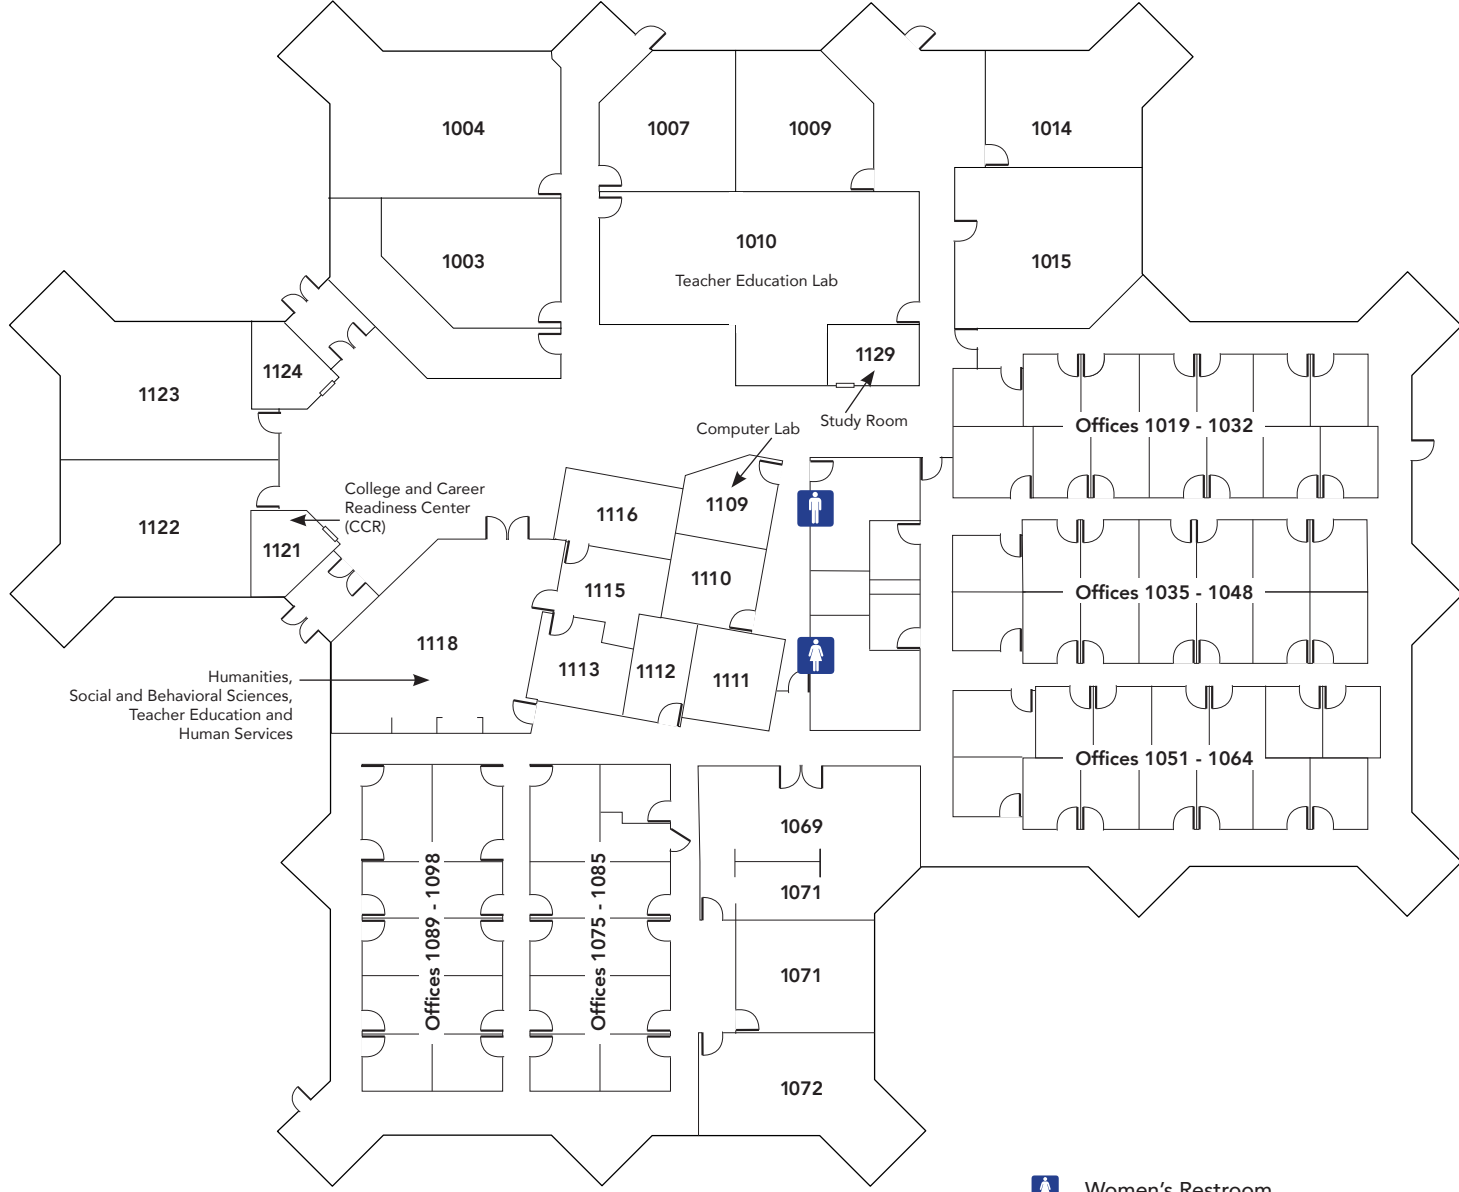

Founders Hall

College and Career Readiness Center (CCR)

Humanities, Social and Behavioral Sciences, Teacher Education and Human Services

-  Women's Restroom
-  Men's Restroom