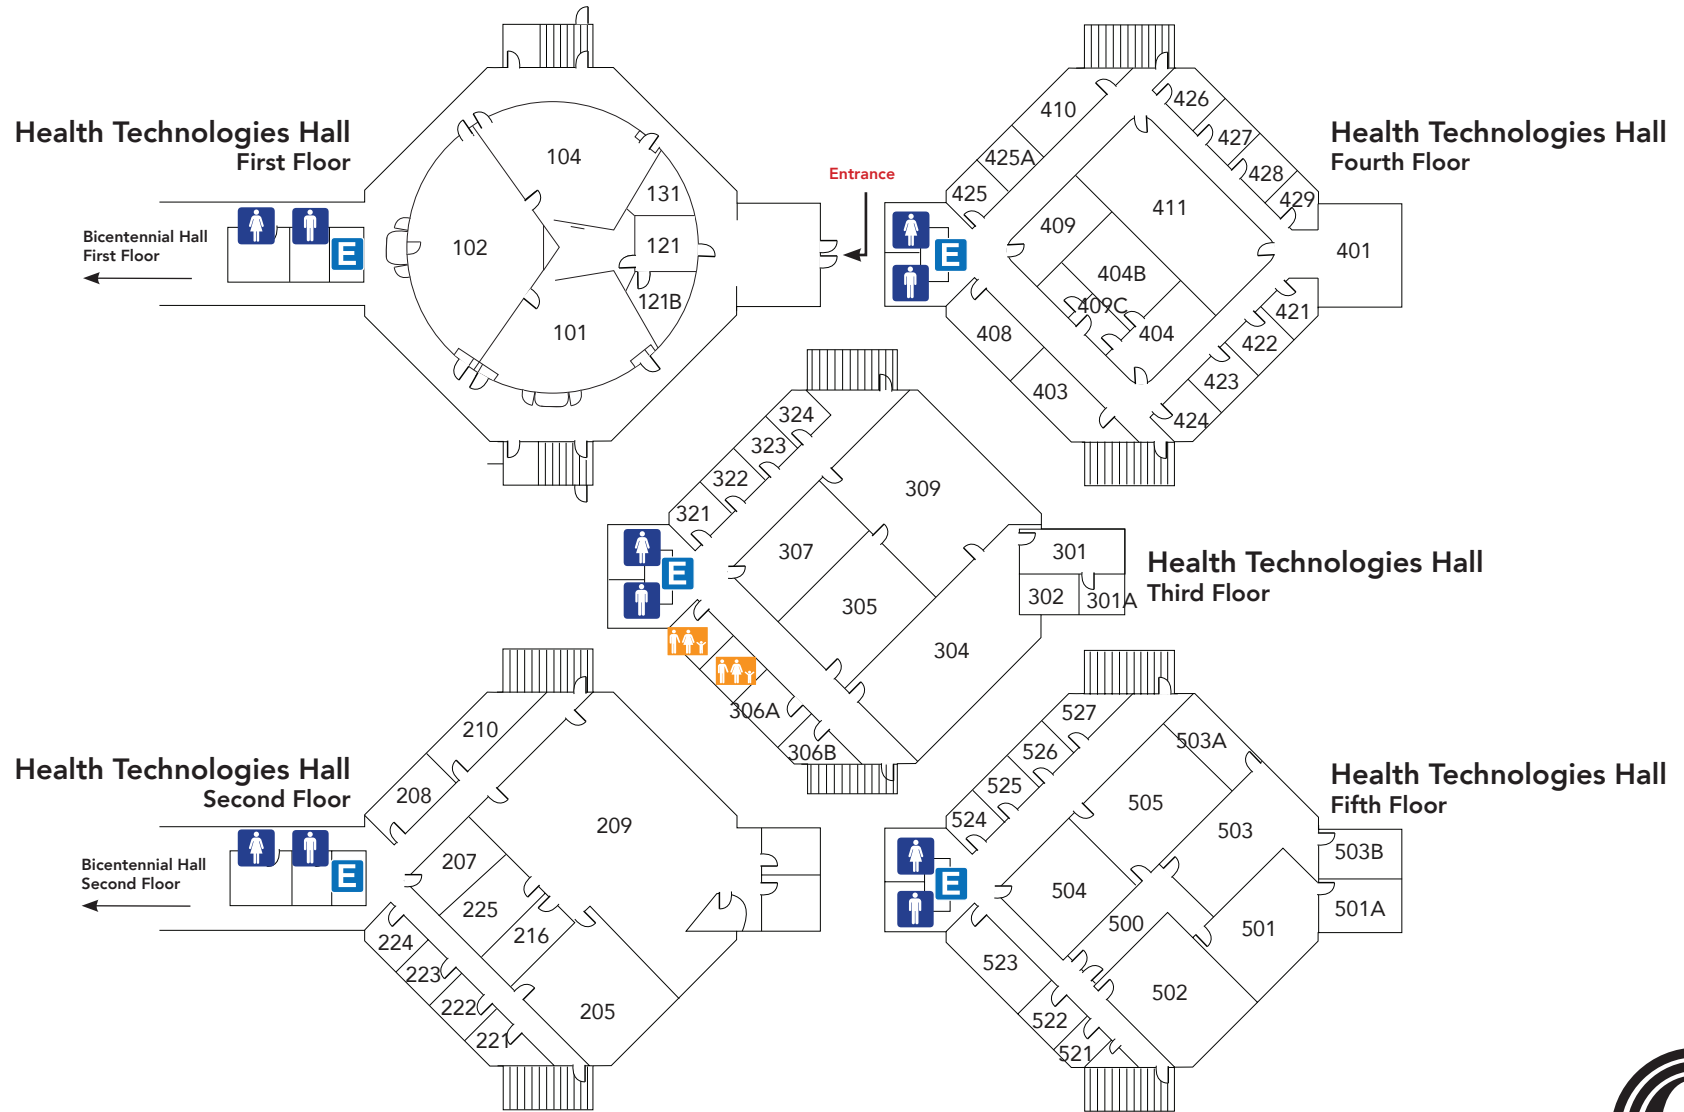

# Health Technologies Hall

-  Gender Neutral/Family Restroom
-  Women's Restroom
-  Men's Restroom
-  Elevator