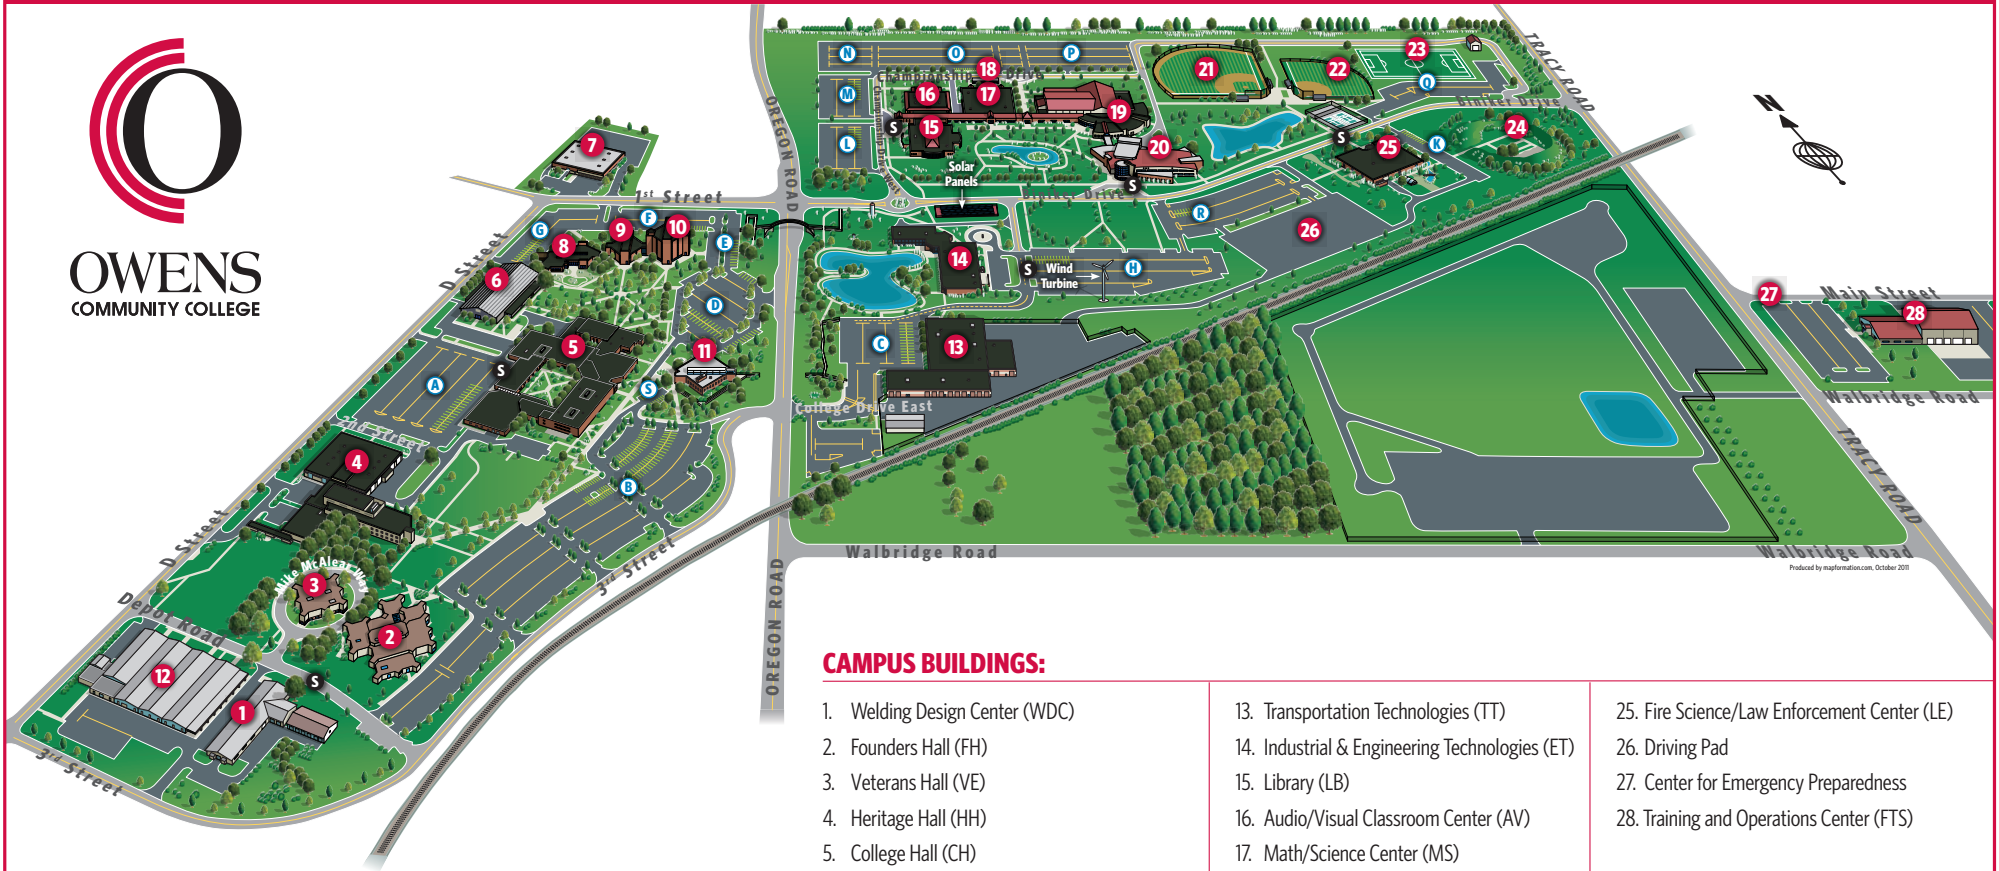

TOLEDO-AREA CAMPUS MAP

OWENS
COMMUNITY COLLEGE

ABOUT OWENS:

The Owens Community College Toledo-area Campus (Interstate-75 at Exit 198) covers more than 280 acres and is located just five minutes from downtown Toledo.

📍 30335 Oregon Road, Perrysburg, OH 43551

📞 (567) 661-7000

🖱️ owens.edu

CAMPUS BUILDINGS:

- | | | |
|--|---|--|
| <ol style="list-style-type: none"> 1. Welding Design Center (WDC) 2. Founders Hall (FH) 3. Veterans Hall (VE) 4. Heritage Hall (HH) 5. College Hall (CH) 6. Alumni Hall (AH) 7. Facility Services 8. Child Development Center (CC) 9. Bicentennial Hall (BH) 10. Health Technologies Hall (HT) 11. Administration Hall (AD) 12. Dana Center (DC) | <ol style="list-style-type: none"> 13. Transportation Technologies (TT) 14. Industrial & Engineering Technologies (ET) 15. Library (LB) 16. Audio/Visual Classroom Center (AV) 17. Math/Science Center (MS) 18. Greenhouse (GH2) 19. Student Health & Activities Center (SH) 20. Center for Fine & Performing Arts (PA) 21. Baseball Field 22. Softball Field 23. Soccer Field 24. Firing Range | <ol style="list-style-type: none"> 25. Fire Science/Law Enforcement Center (LE) 26. Driving Pad 27. Center for Emergency Preparedness 28. Training and Operations Center (FTS) |
|--|---|--|

- A Parking Lots A-S
- S Campus Shuttle Bus Stops

Visitors and Students may park in any yellow lined space