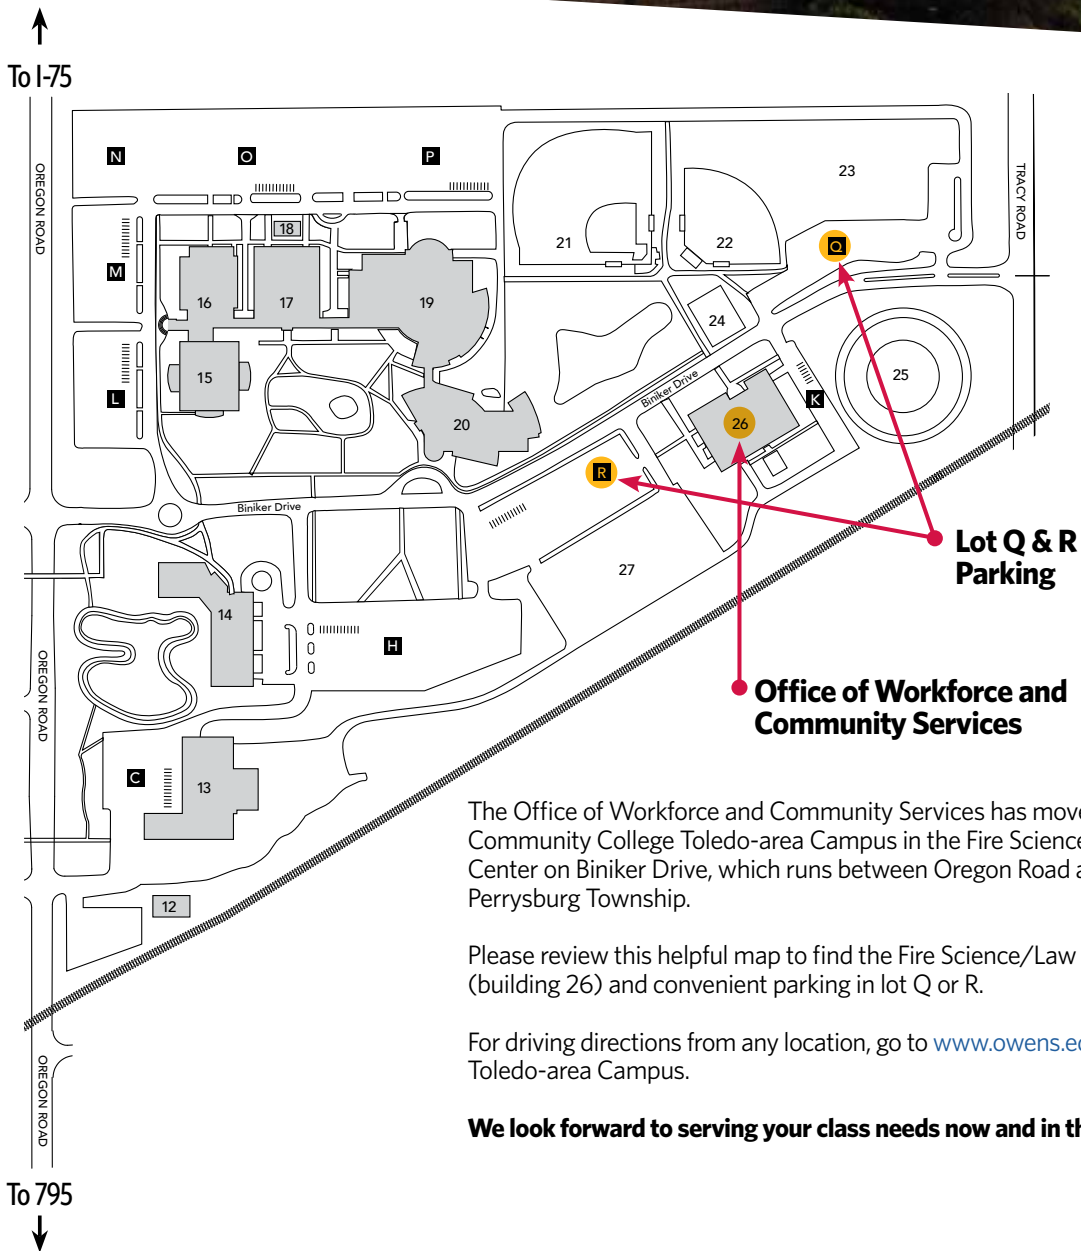

FIRE SCIENCE & LAW ENFORCEMENT CENTER

We have moved!

The Office of Workforce and Community Services has moved to the Owens Community College Toledo-area Campus in the Fire Science/Law Enforcement Center on Biniker Drive, which runs between Oregon Road and Tracy Road in Perrysburg Township.

Please review this helpful map to find the Fire Science/Law Enforcement Center (building 26) and convenient parking in lot Q or R.

For driving directions from any location, go to www.owens.edu/locations and click Toledo-area Campus.