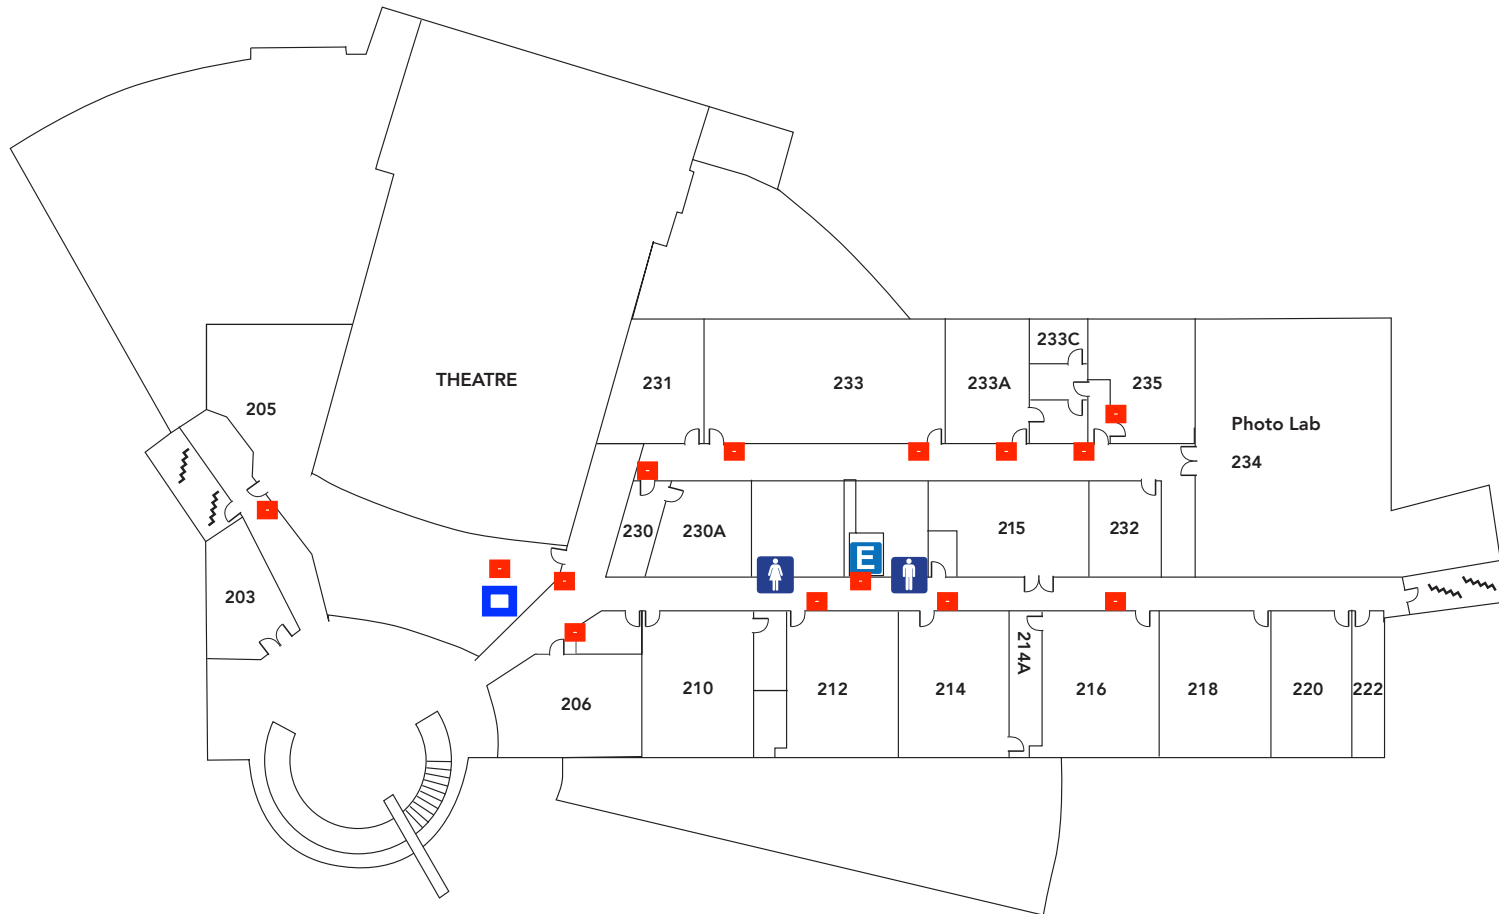

Owens Community College

Toledo Door Access, ER/TR & Rough Reader Locations

Legend

-  - Rough area of Smart card reader location
-  - Indicates electronic strike or crash bar only, no card reader
-  - Rough area of mag stripe reader location
-  - general location of ET/TR

Center for Fine & Performing Arts

First Floor

Center for Fine & Performing Arts

Second Floor

-  Women's Restroom
-  Men's Restroom
-  Elevator