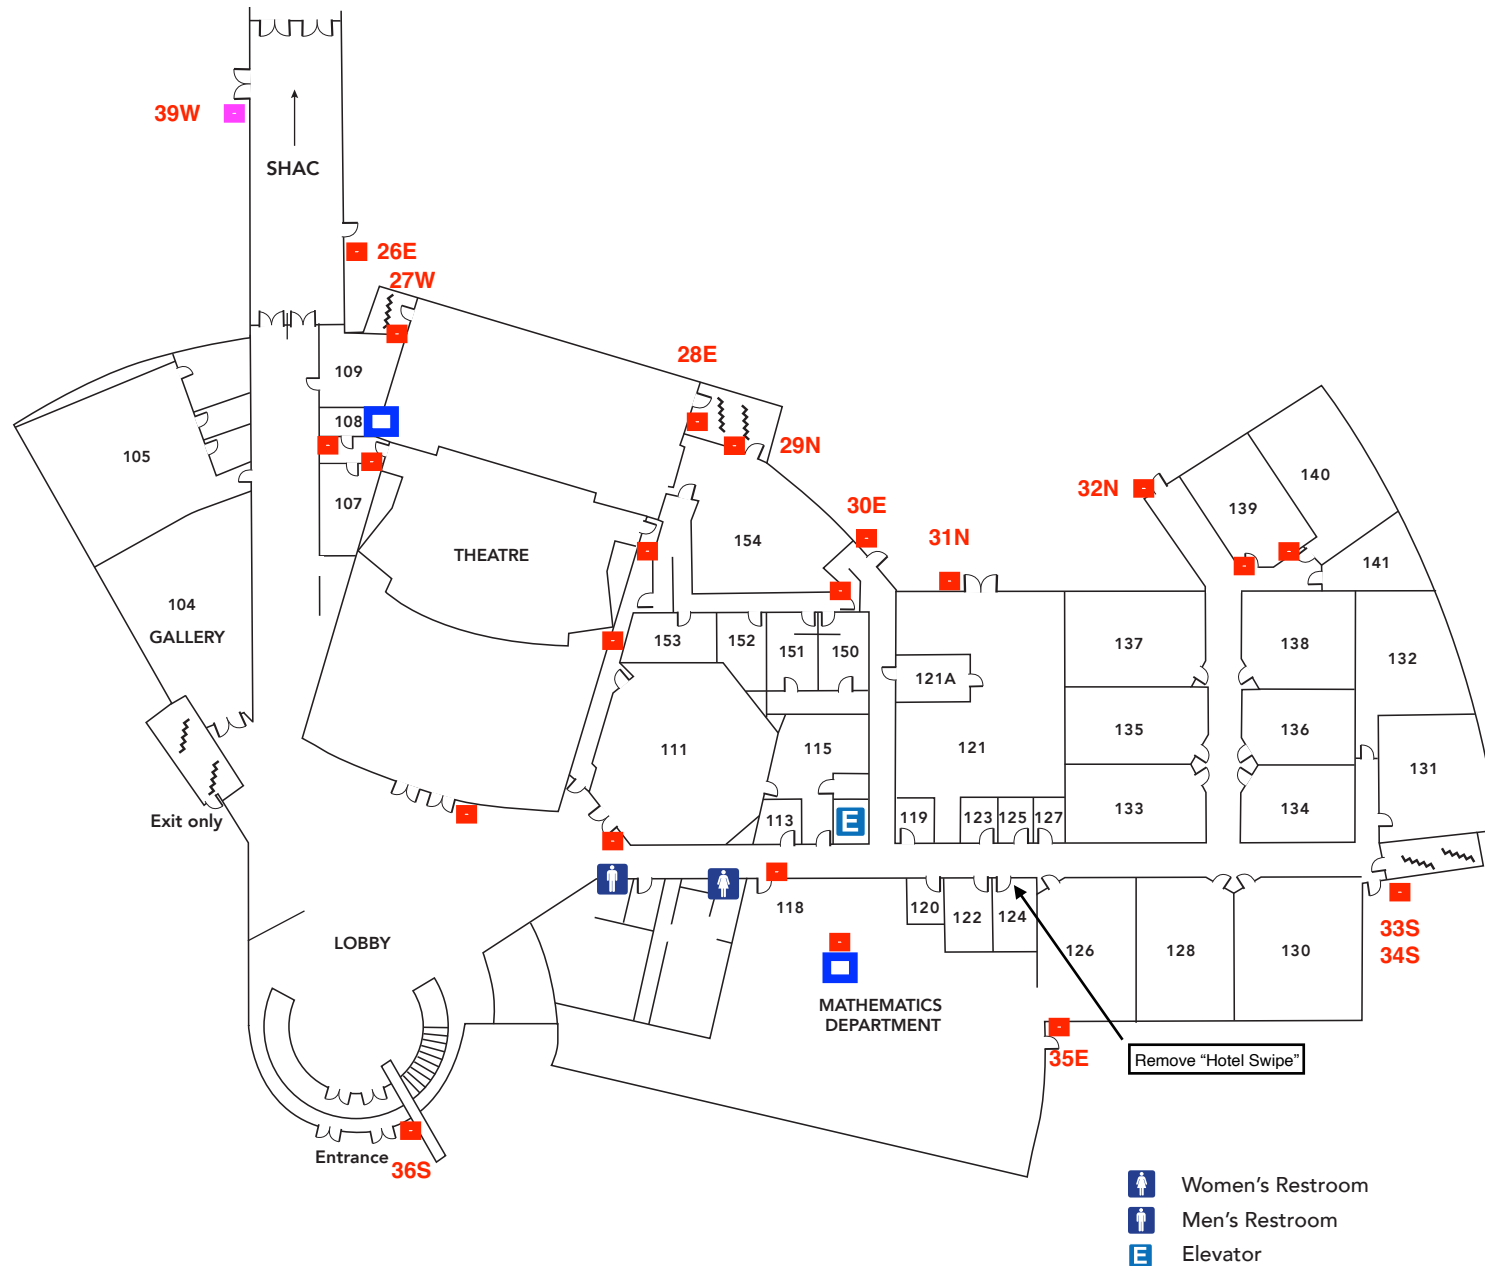

Owens Community College

Toledo Door Access, ER/TR & Rough Reader Locations

Legend

-  - Rough area of Smart card reader location
-  - Indicates electronic strike or crash bar only, no card reader
-  - Rough area of mag stripe reader location
-  - general location of ET/TR

Center for Fine & Performing Arts

First Floor

Center for Fine & Performing Arts

Second Floor

-  Women's Restroom
-  Men's Restroom
-  Elevator