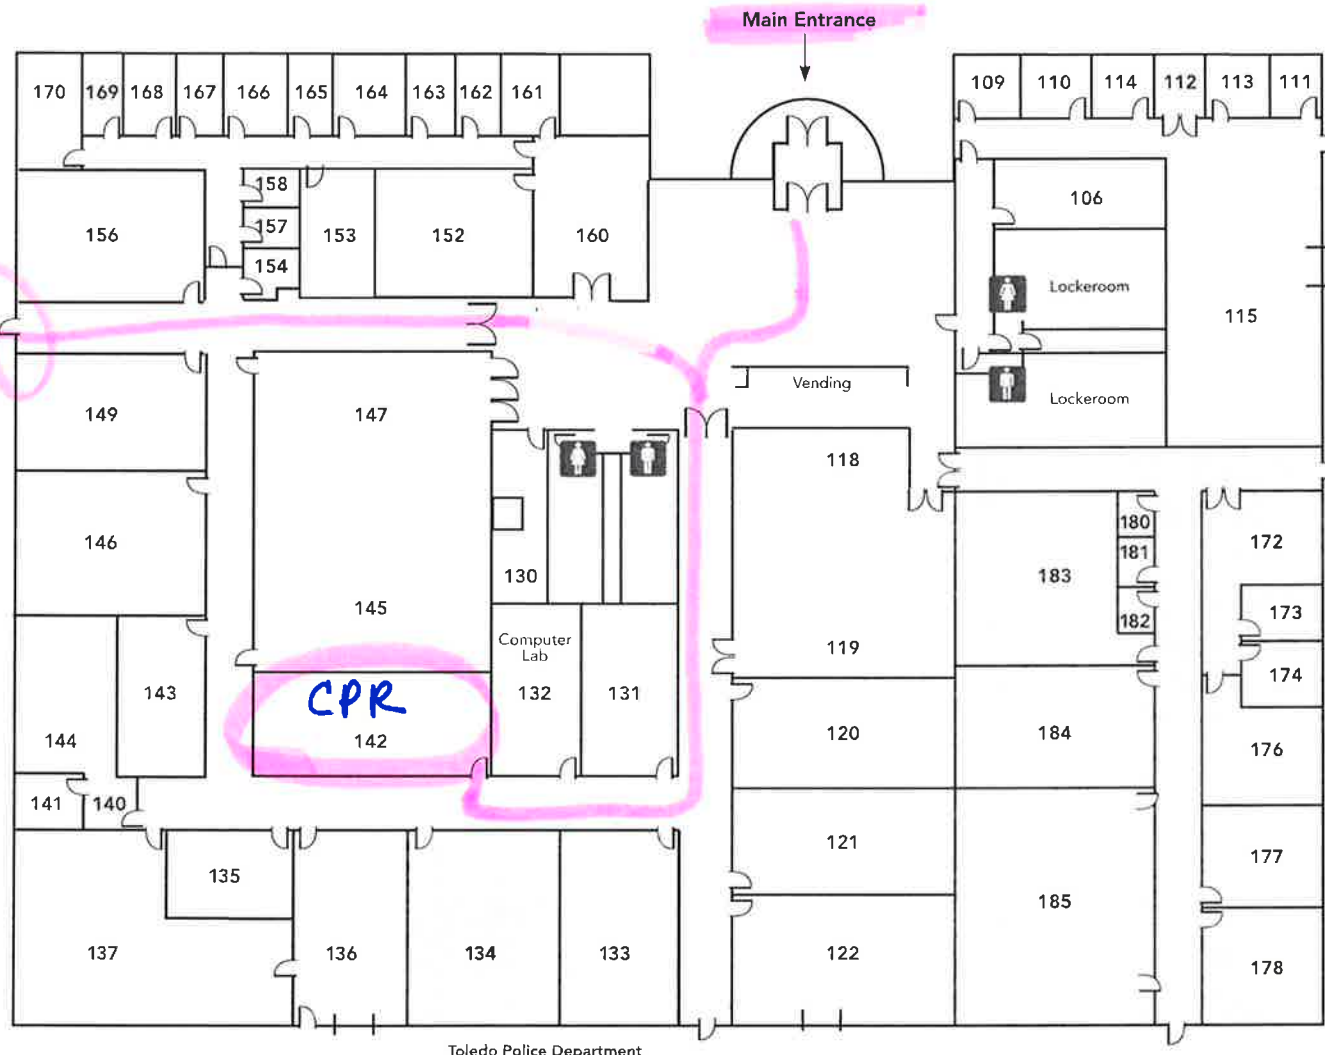

Fire Science/Law Enforcement Center

GPS Address: 7115 Biniker Rd.
Perrysburg

- Women's Restroom
- Men's Restroom

OWENS
COMMUNITY COLLEGE