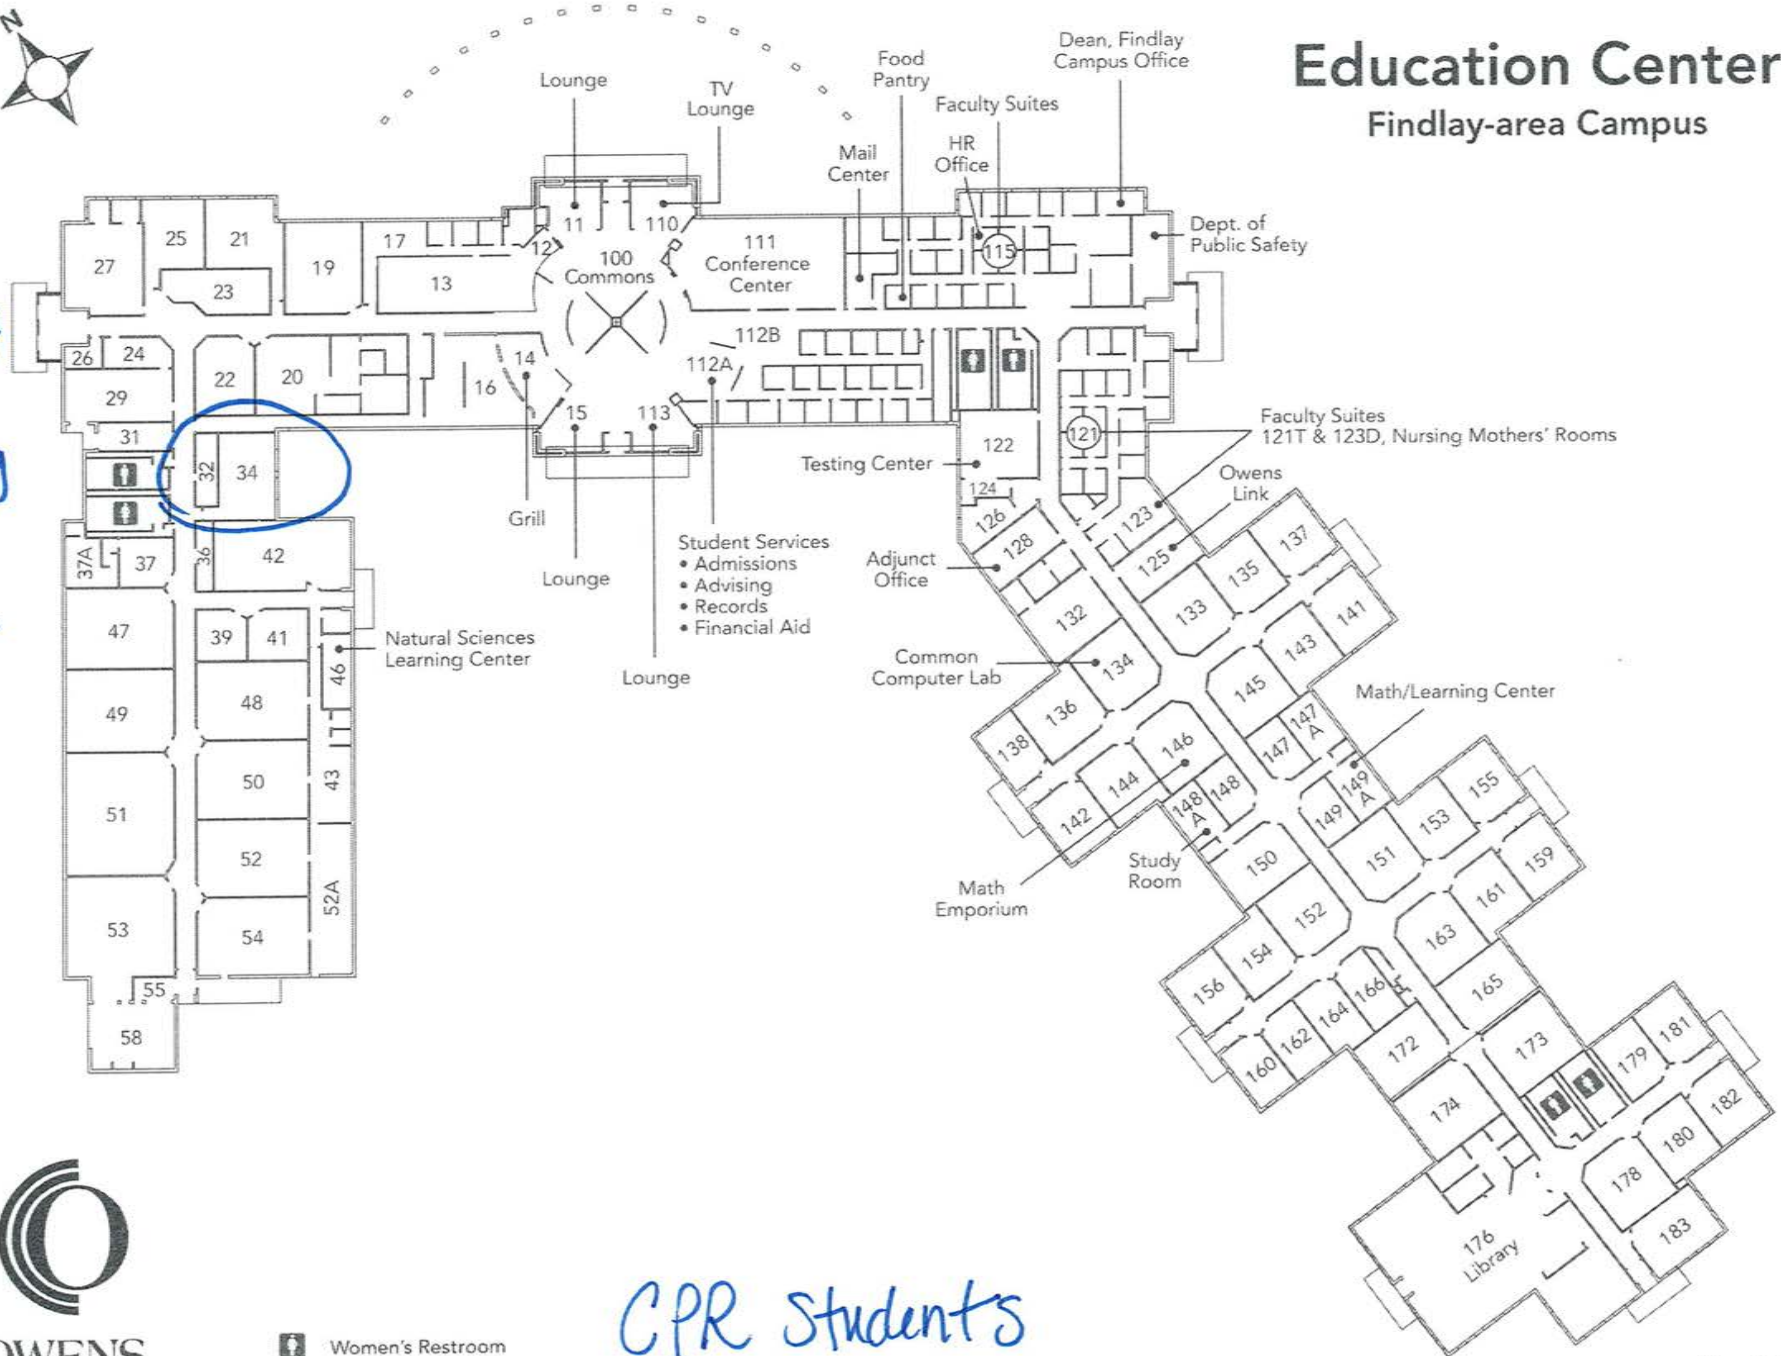

### Findlay-area Campus

- 1. Education Center
- 2. Voorhees House
- 3. Community Education and Wellness Center
- 4. Early Learning Child Care Center
- 5. Maintenance/Department of Public Safety

■ Parking Lots A - H

*Room 34*

EXIT 161

From I-75, take Exit 161. Go East on County Road 99 to County Road 212 (County Road 99 becomes County Road 212). Turn right (south) on County Road 18. Turn left into the campus.

For more information, call (567) 429-3500 or 1-800-GO-OWENS, Ext. 3500.

*CPR Students*

# Education Center Findlay-area Campus

*Parking Lot B*

 Women's Restroom  
 Men's Restroom

*CPR Students*