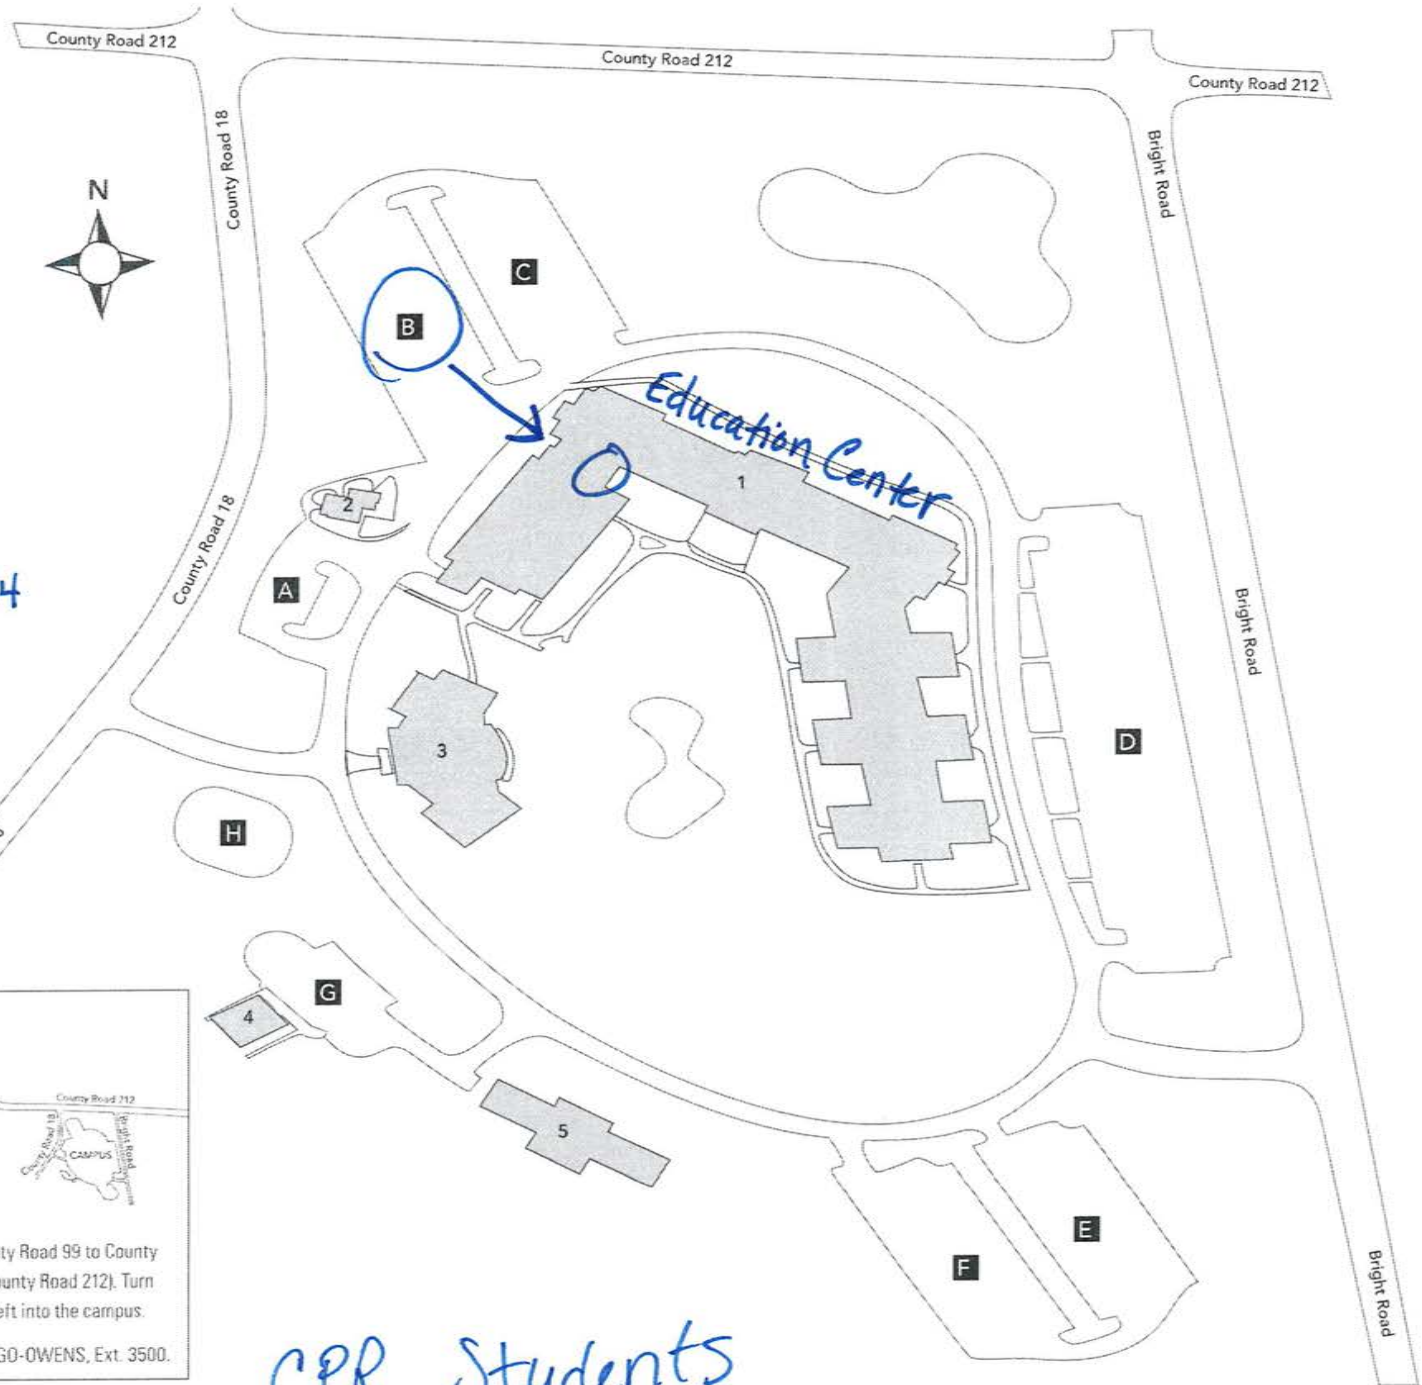

### Findlay-area Campus

- 1. Education Center
- 2. Voorhees House
- 3. Community Education and Wellness Center
- 4. Early Learning Child Care Center
- 5. Maintenance/Department of Public Safety

■ Parking Lots A - H

*Room 34*

EXIT 161

From I-75, take Exit 161. Go East on County Road 99 to County Road 212 (County Road 99 becomes County Road 212). Turn right (south) on County Road 18. Turn left into the campus.

For more information, call (567) 429-3500 or 1-800-GO-OWENS, Ext. 3500.

# Education Center Findlay-area Campus

*Parking Lot B*

 Women's Restroom  
 Men's Restroom

*CPR Students*