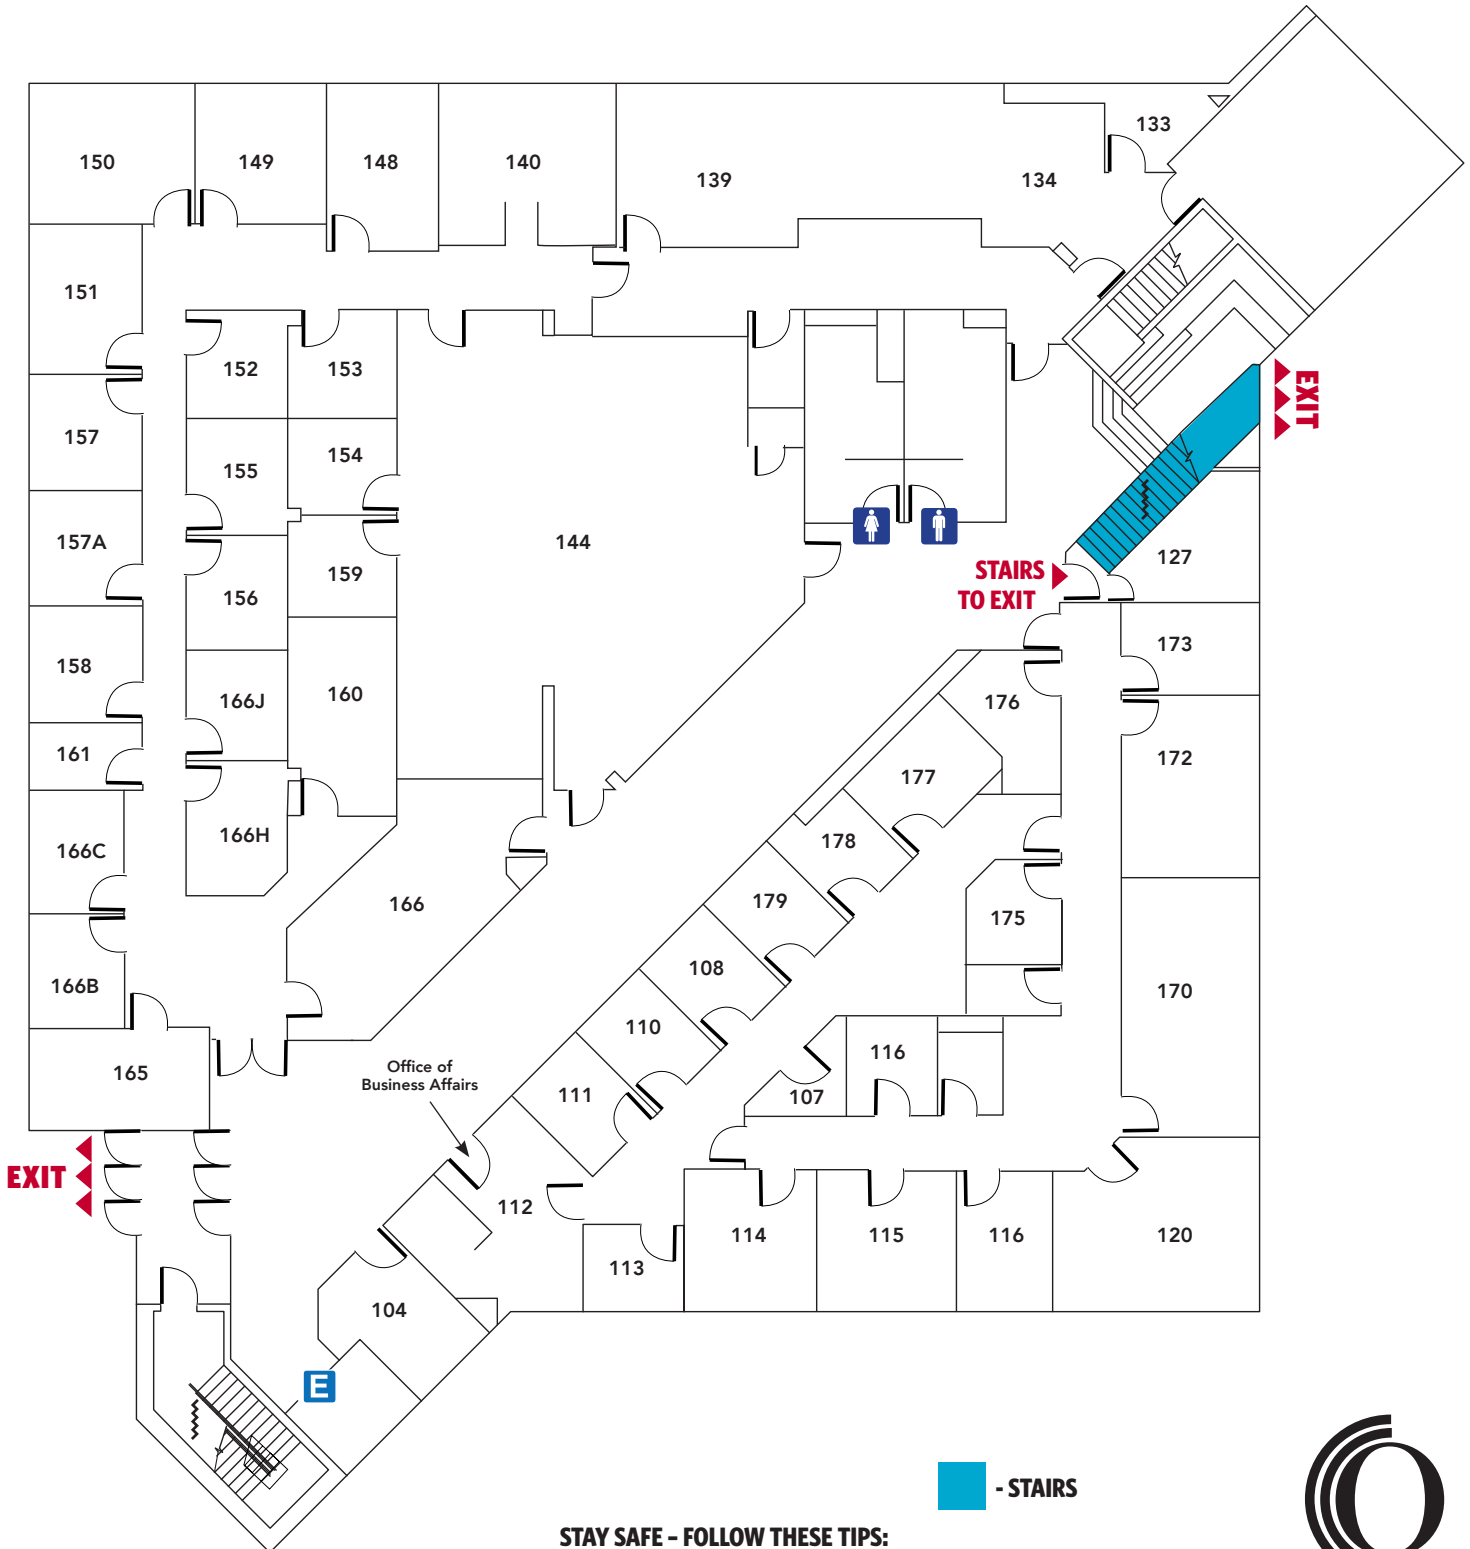

EVACUATION MAP

Administration Hall First Floor

 - STAIRS

STAY SAFE - FOLLOW THESE TIPS:

- Leave the building through the nearest exit.
- In case of fire: do NOT use the elevator - use STAIRS.
- Do NOT return until the "all clear" message has been given.

-  Women's Restroom
-  Men's Restroom
-  Elevator