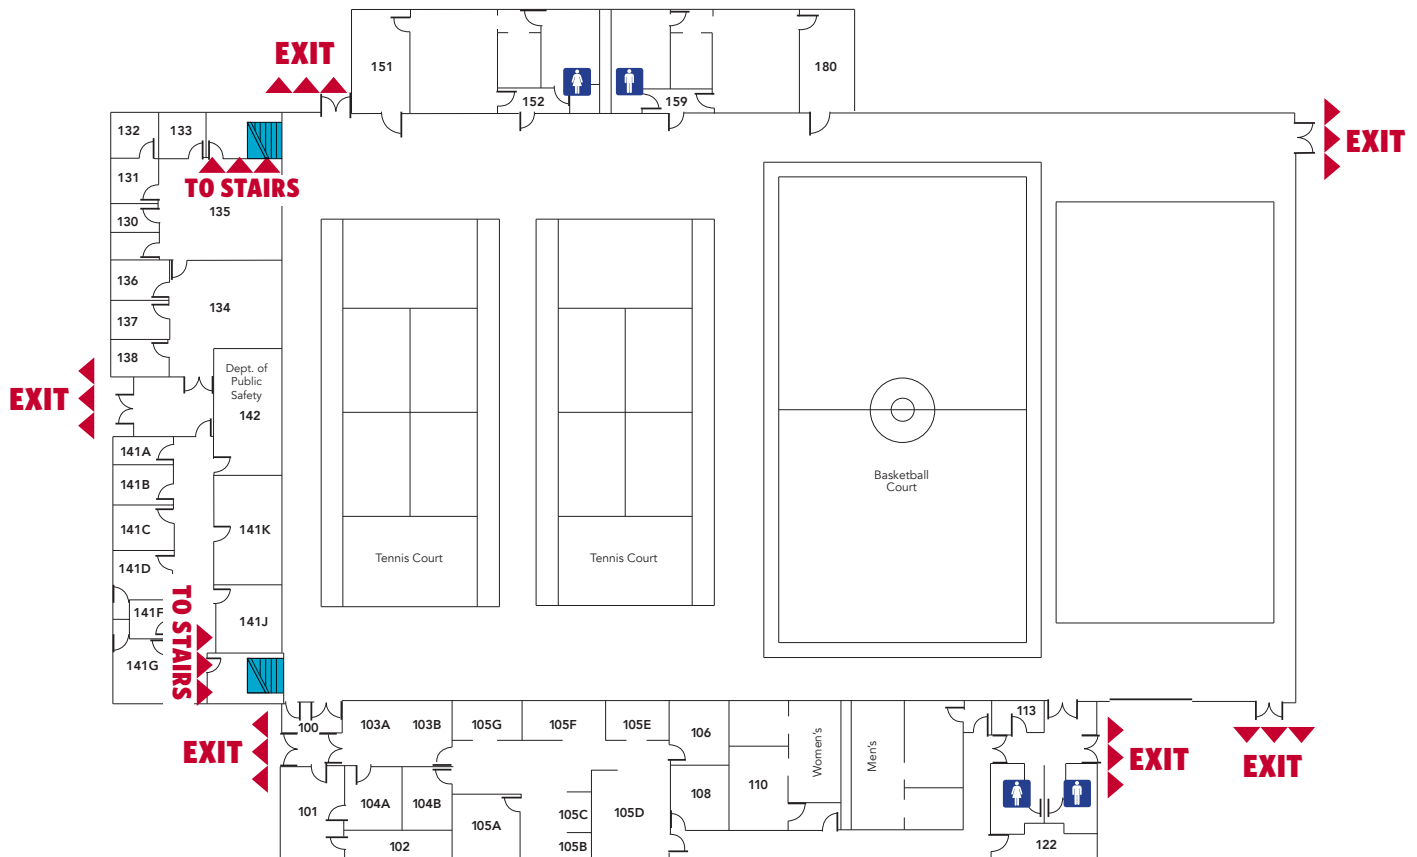

EVACUATION MAP

Alumni Hall

 - STAIRS

STAY SAFE – FOLLOW THESE TIPS:

- Leave the building through the nearest exit.
- In case of fire: do NOT use the elevator - use STAIRS.
- Do NOT return until the "all clear" message has been given.