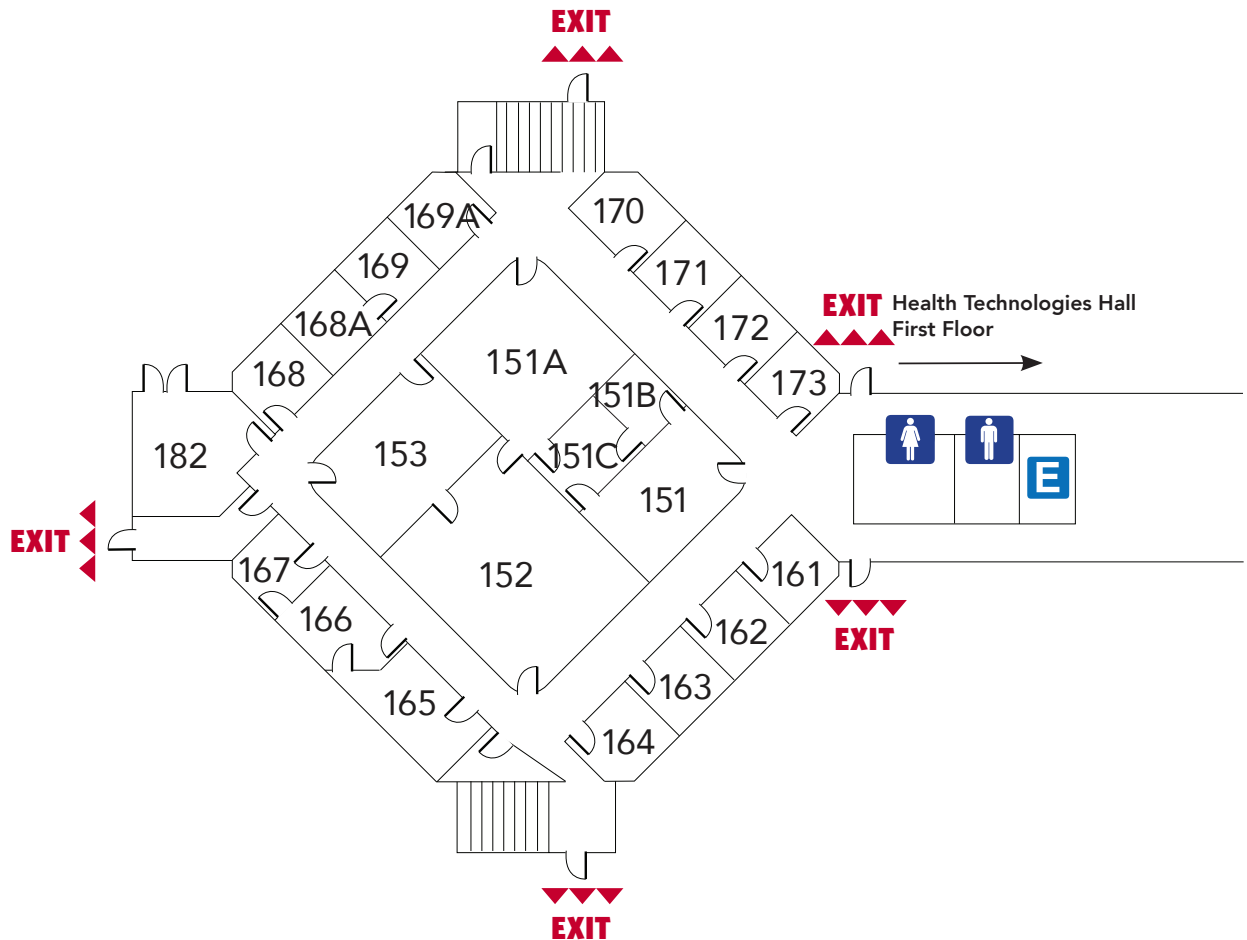

EVACUATION MAP

Bicentennial Hall First Floor

STAY SAFE – FOLLOW THESE TIPS:

- Leave the building through the nearest exit.
- In case of fire: do NOT use the elevator - use STAIRS.
- Do NOT return until the "all clear" message has been given.

R. 11/2020

FOR EMERGENCIES DIAL 9-1-1

To contact the Department of Public Safety (DPS) call extension 7-5-7-5 from any campus phone or call (567) 661-7575 24 hours a day/7 days a week/365 days a year