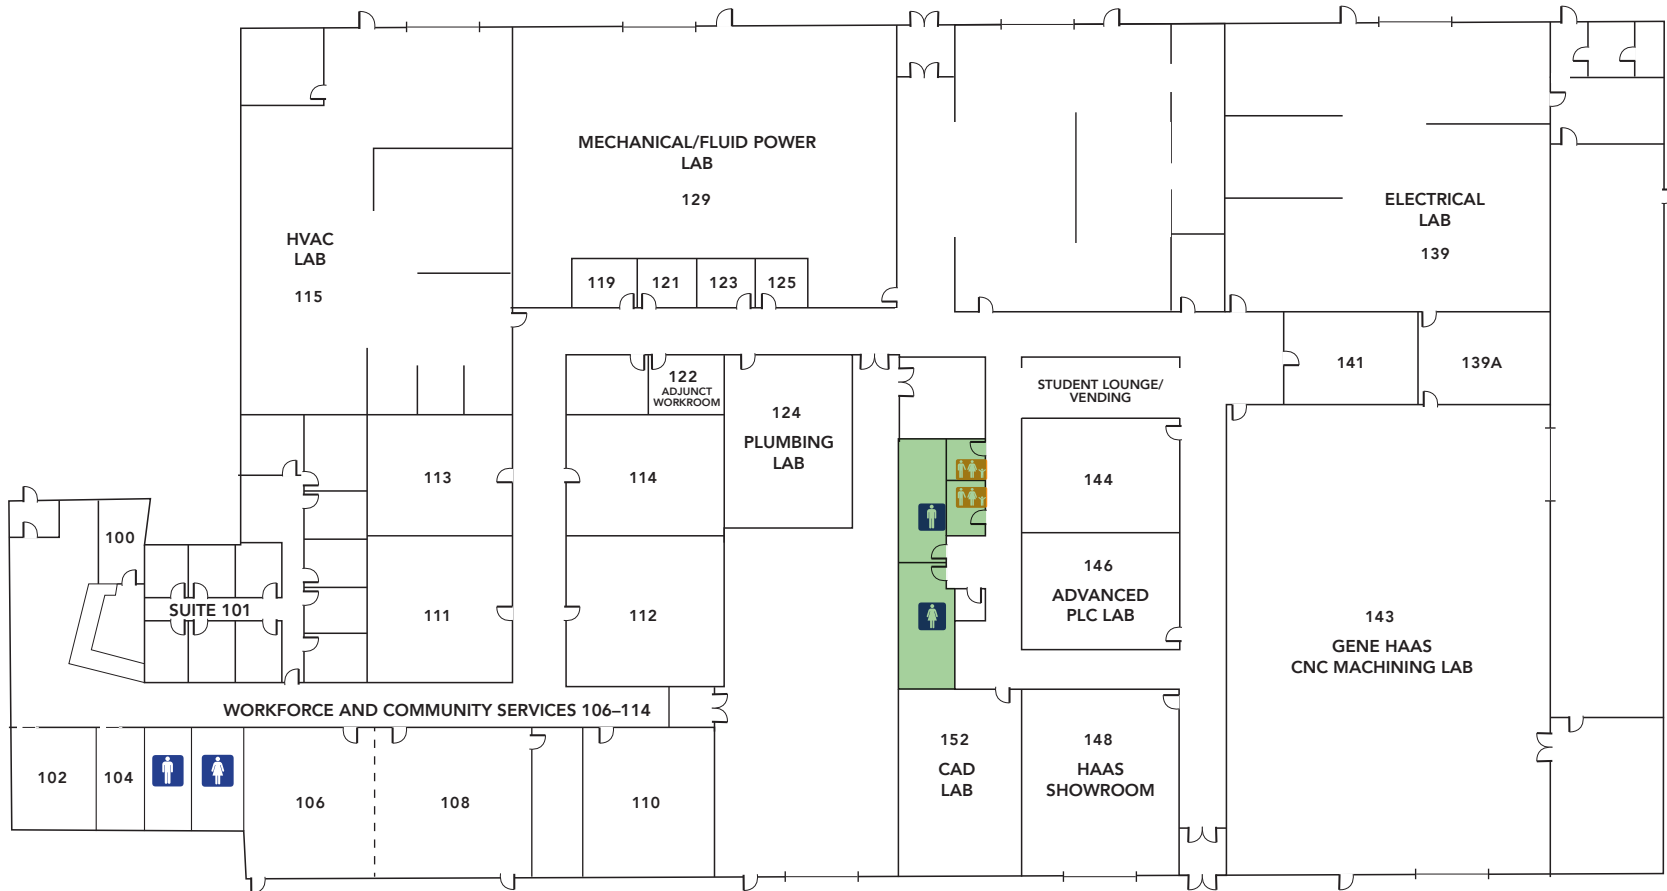

DESIGNATED SHELTER AREAS

Dana Center

-  Gender Neutral/Family Restroom
-  Women's Restroom
-  Men's Restroom