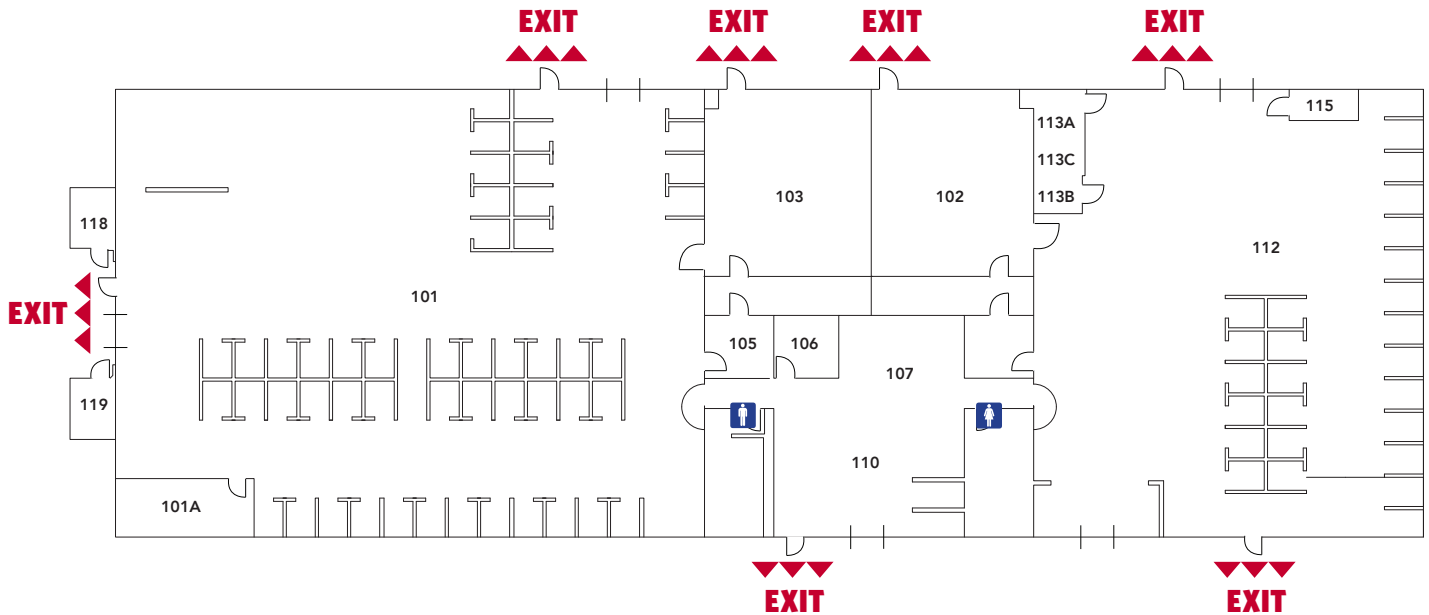

EVACUATION MAP

Welding Design Center

STAY SAFE - FOLLOW THESE TIPS:

- Leave the building through the nearest exit.
- In case of fire: do NOT use the elevator - use STAIRS.
- Do NOT return until the "all clear" message has been given.