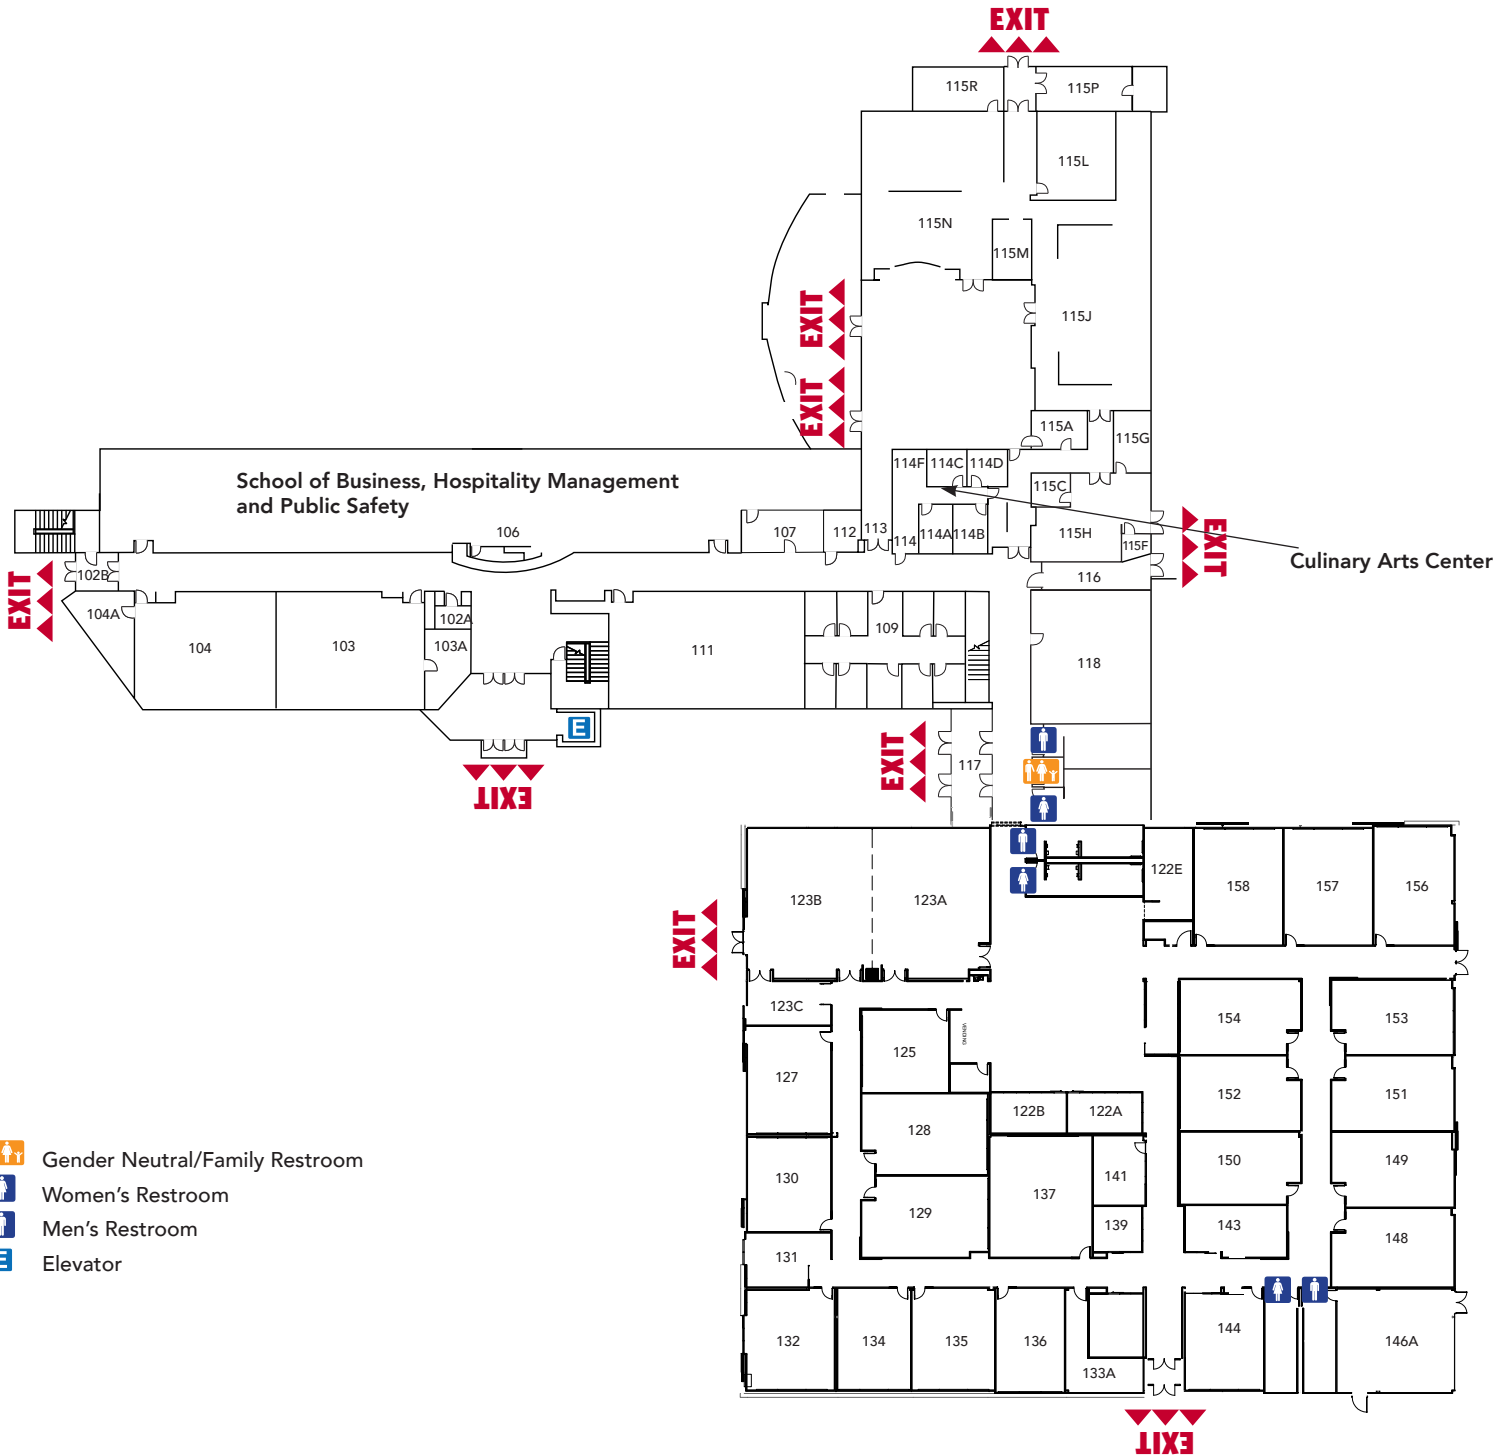

EVACUATION MAP

Heritage Hall

First Floor

STAY SAFE - FOLLOW THESE TIPS:

- Leave the building through the nearest exit.
- In case of fire: do NOT use the elevator - use STAIRS.
- Do NOT return until the "all clear" message has been given.