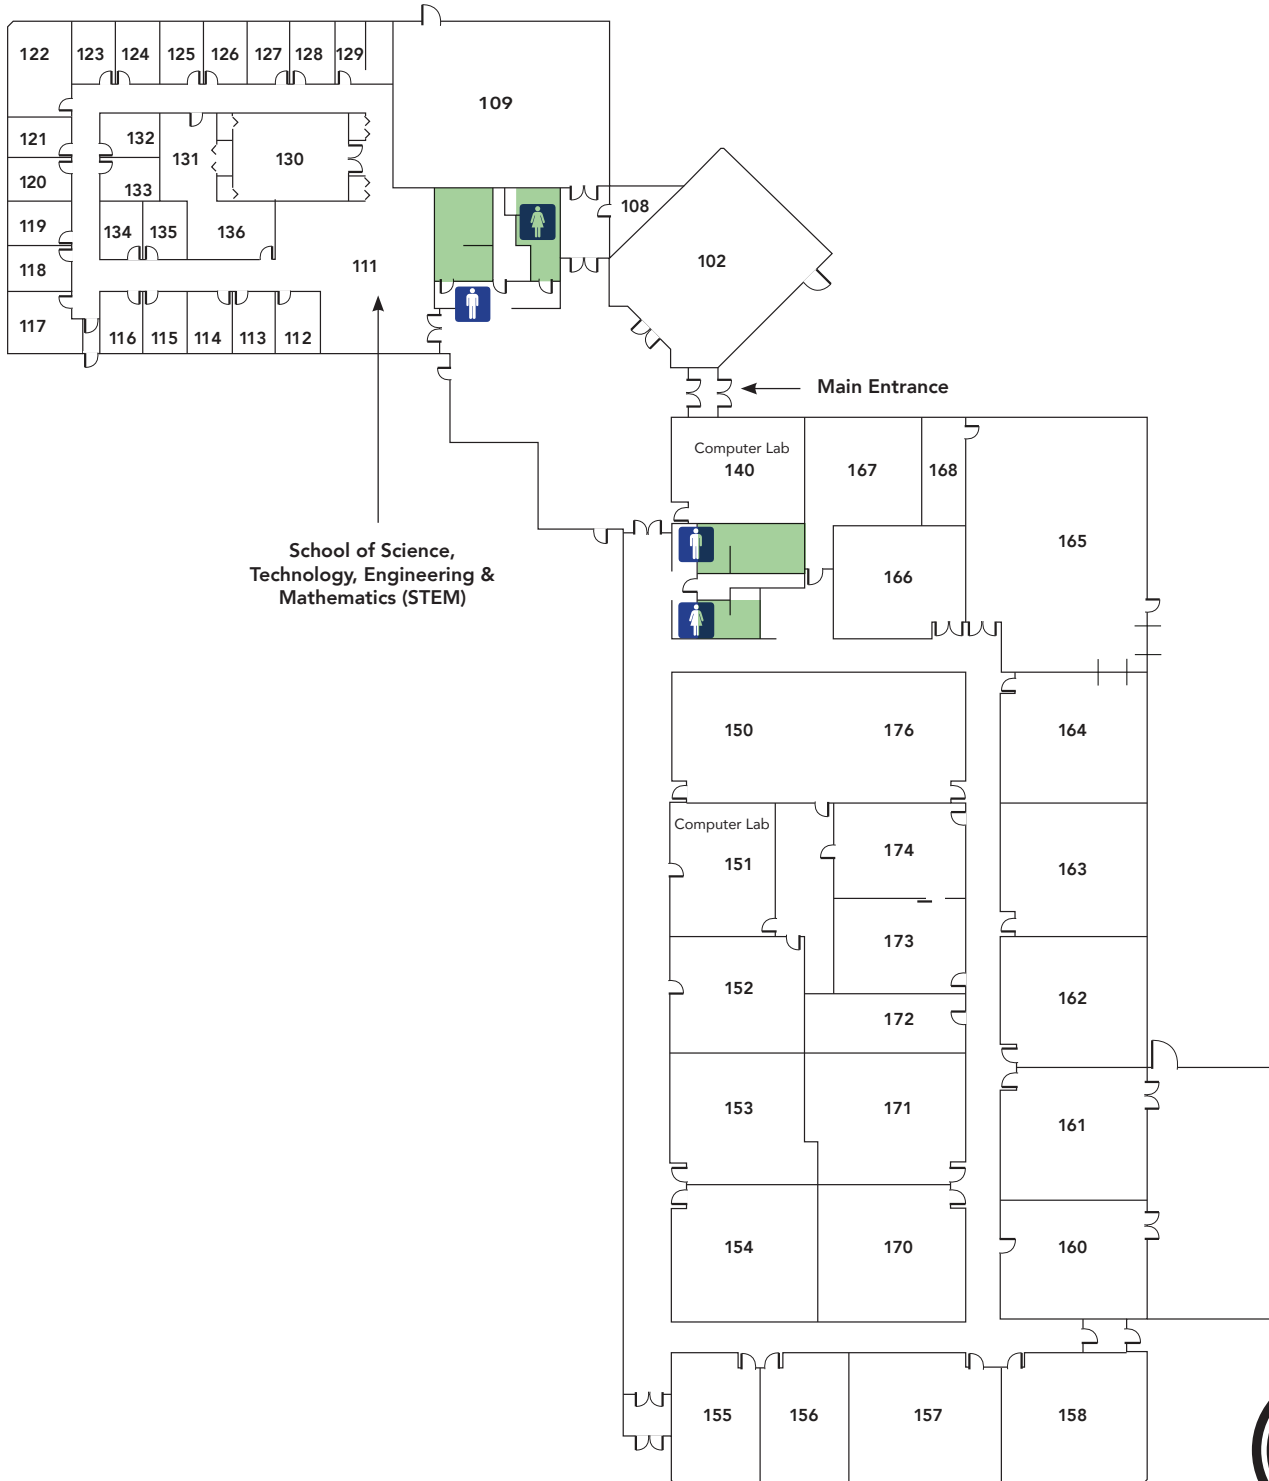

DESIGNATED SHELTER AREAS

Industrial & Engineering Technologies

School of Science,
Technology, Engineering &
Mathematics (STEM)

-  Women's Restroom
-  Men's Restroom

OWENS
COMMUNITY COLLEGE