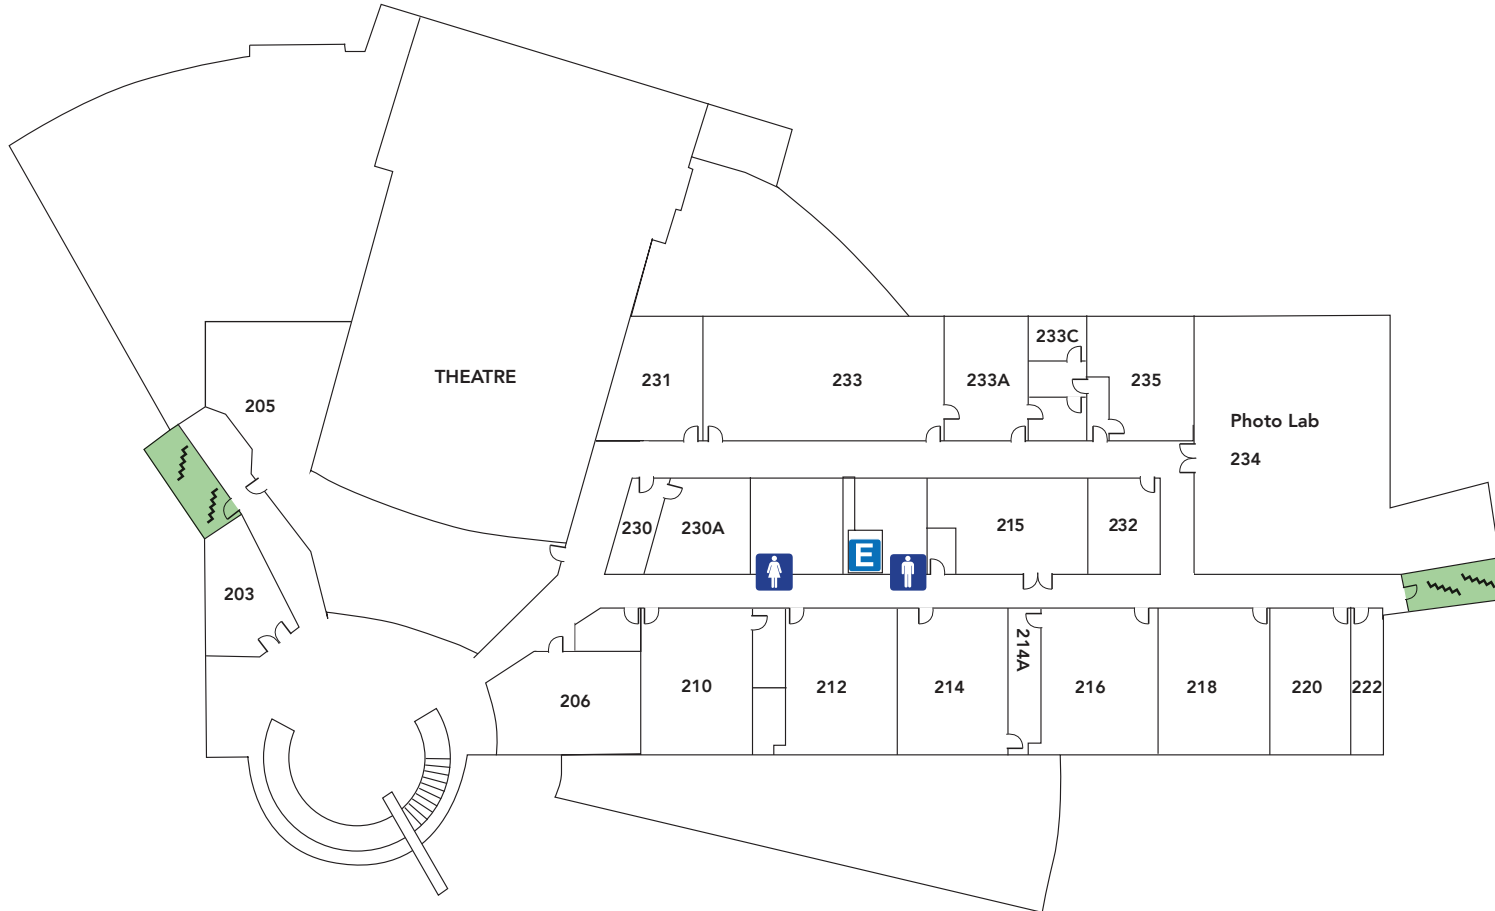

DESIGNATED SHELTER AREAS

Center for Fine & Performing Arts

Second Floor

GO TO FIRST FLOOR

-  Women's Restroom
-  Men's Restroom
-  Elevator