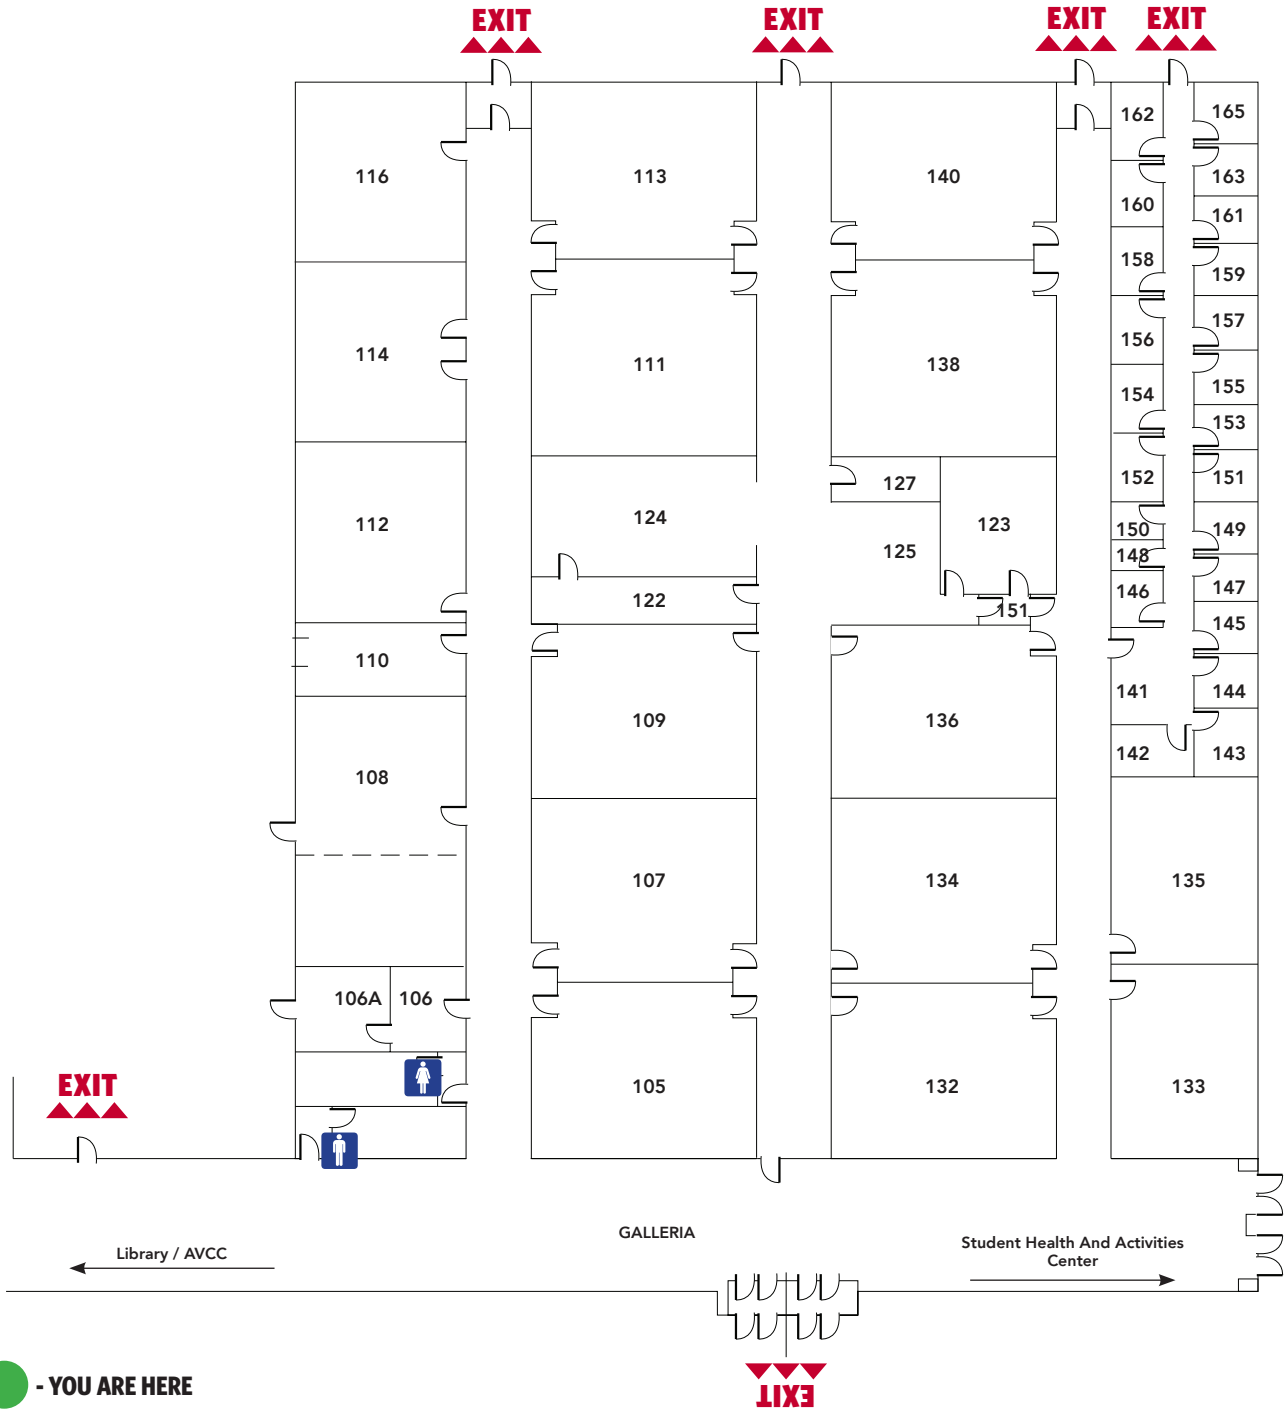

EVACUATION MAP

Math/Science Center

 - YOU ARE HERE

STAY SAFE - FOLLOW THESE TIPS:

- Leave the building through the nearest exit.
- In case of fire: do NOT use the elevator - use STAIRS.
- Do NOT return until the "all clear" message has been given.

 Women's Restroom
 Men's Restroom

OWENS
COMMUNITY COLLEGE