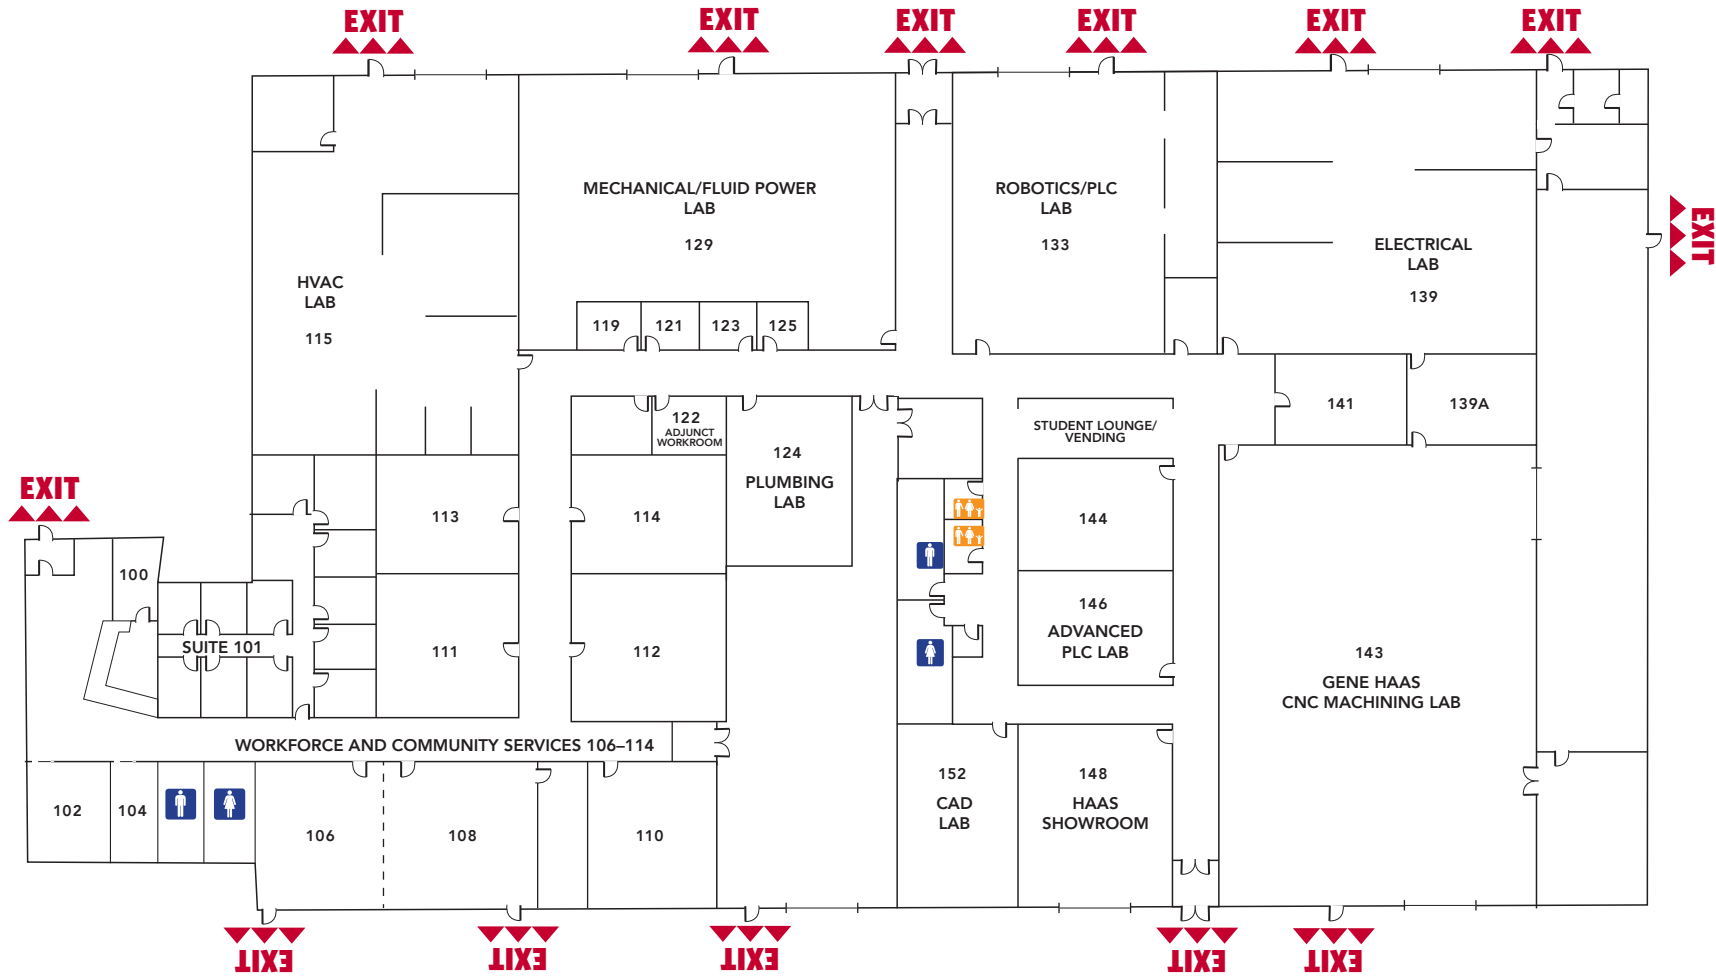

EVACUATION MAP

Dana Center

STAY SAFE - FOLLOW THESE TIPS:

- Leave the building through the nearest exit.
- In case of fire: do NOT use the elevator - use STAIRS.
- Do NOT return until the "all clear" message has been given.

-  Gender Neutral/Family Restroom
-  Women's Restroom
-  Men's Restroom