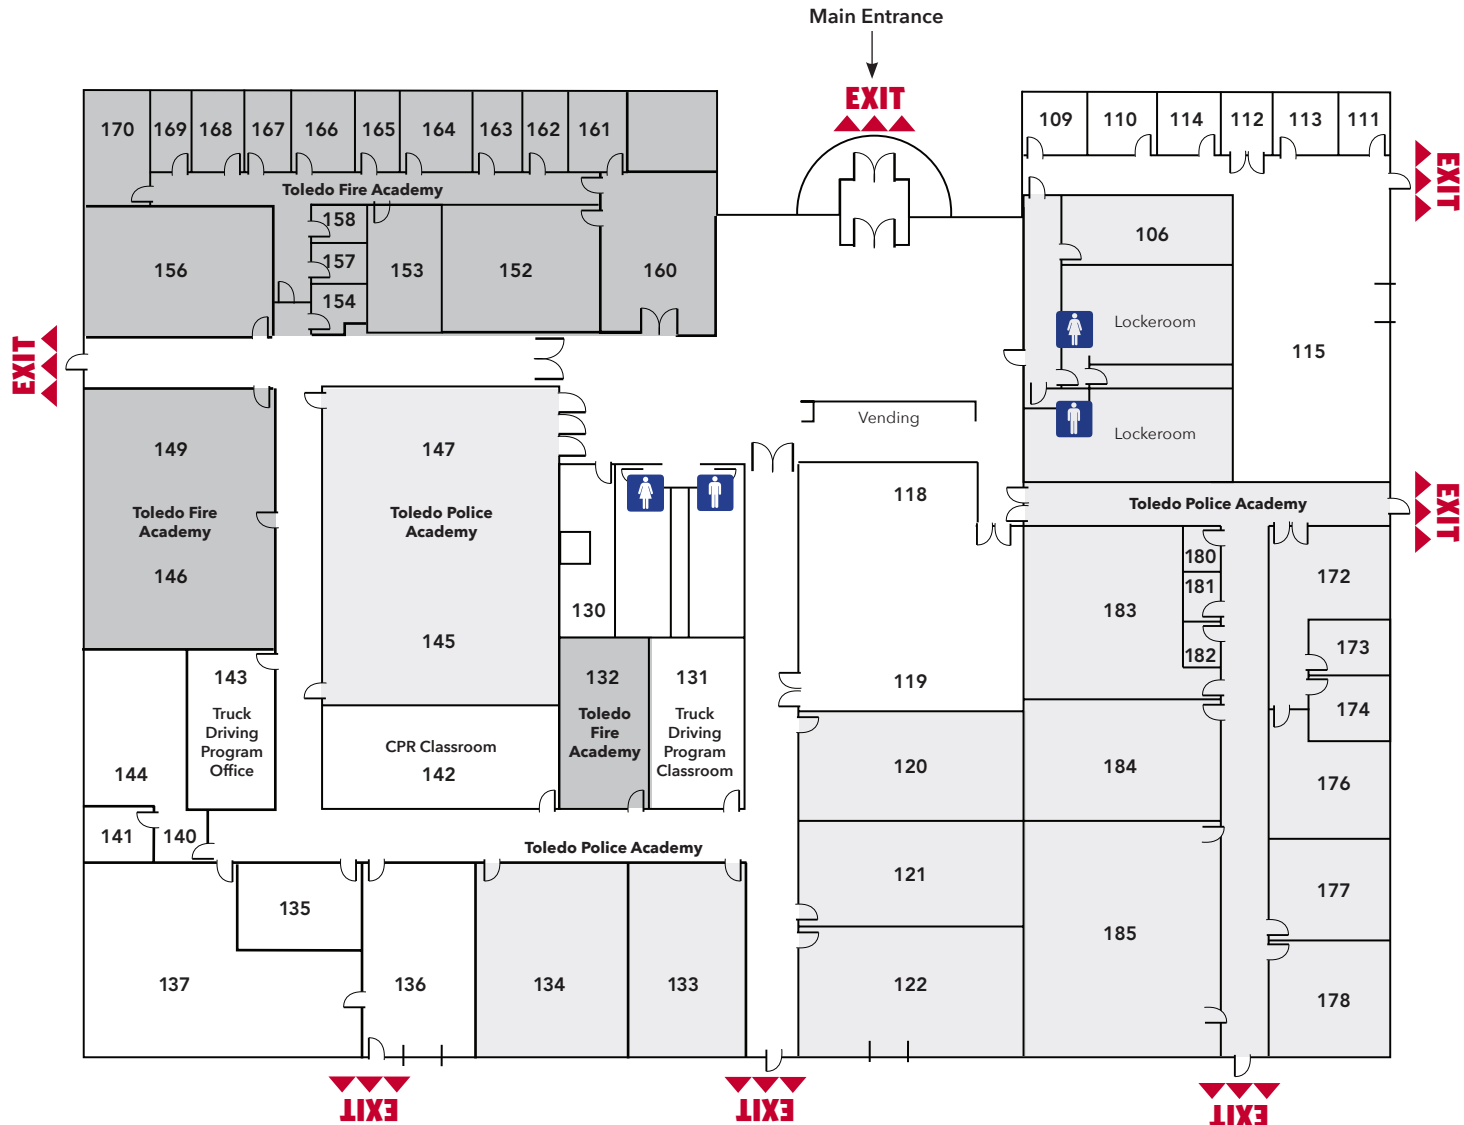

EVACUATION MAP

Fire Science/Law Enforcement Center

STAY SAFE - FOLLOW THESE TIPS:

- Leave the building through the nearest exit.
- In case of fire: do NOT use the elevator - use STAIRS.
- Do NOT return until the "all clear" message has been given.

-  Women's Restroom
-  Men's Restroom