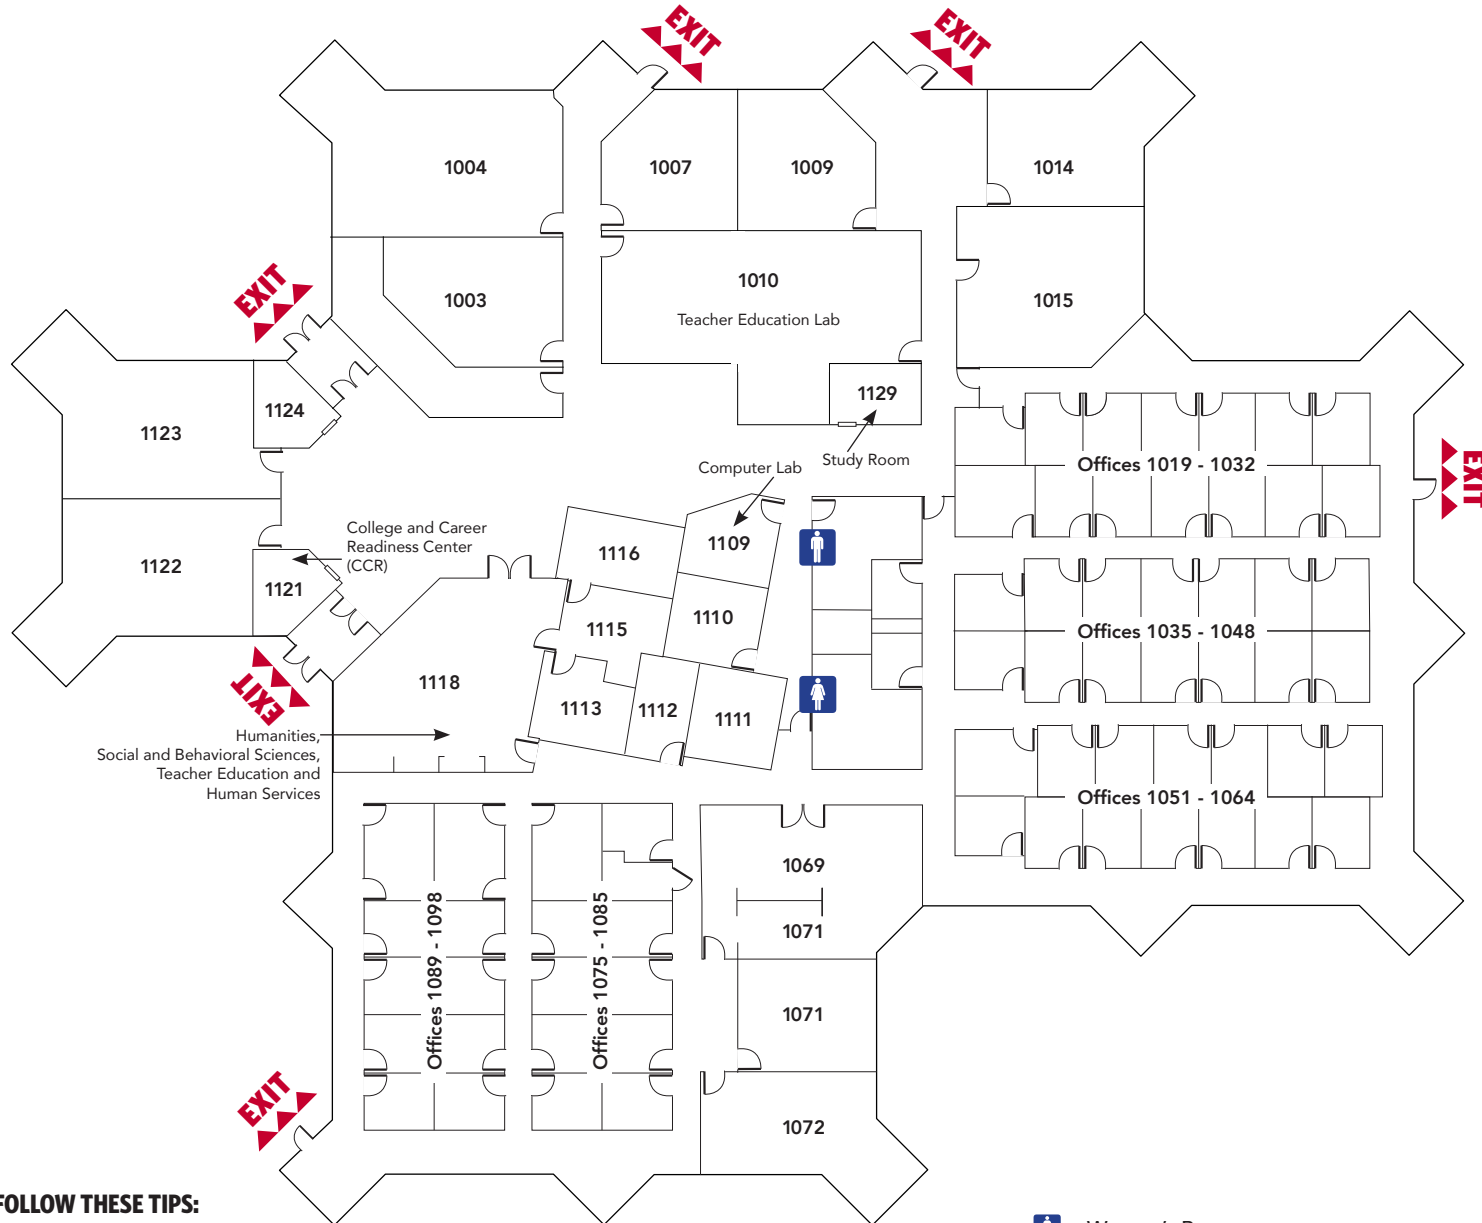

EVACUATION MAP

Founders Hall

STAY SAFE - FOLLOW THESE TIPS:

- Leave the building through the nearest exit.
- In case of fire: do NOT use the elevator - use STAIRS.
- Do NOT return until the "all clear" message has been given.

Rev. 1/2020

WSH 11/2022

-  Women's Restroom
-  Men's Restroom

OWENS
COMMUNITY COLLEGE