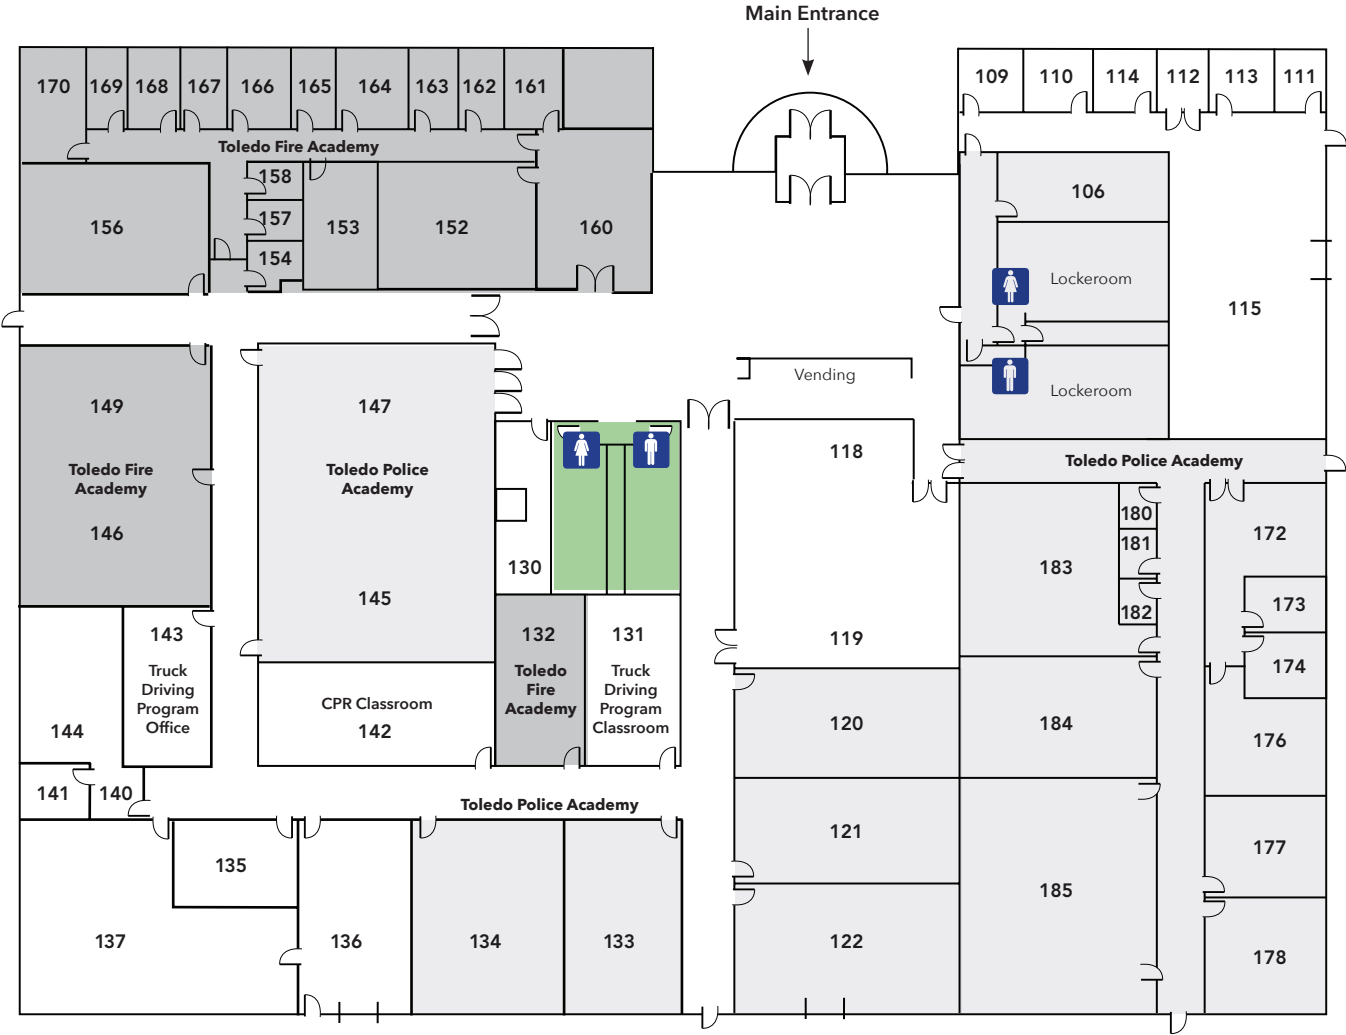

## DESIGNATED SHELTER AREAS

-  Women's Restroom
-  Men's Restroom