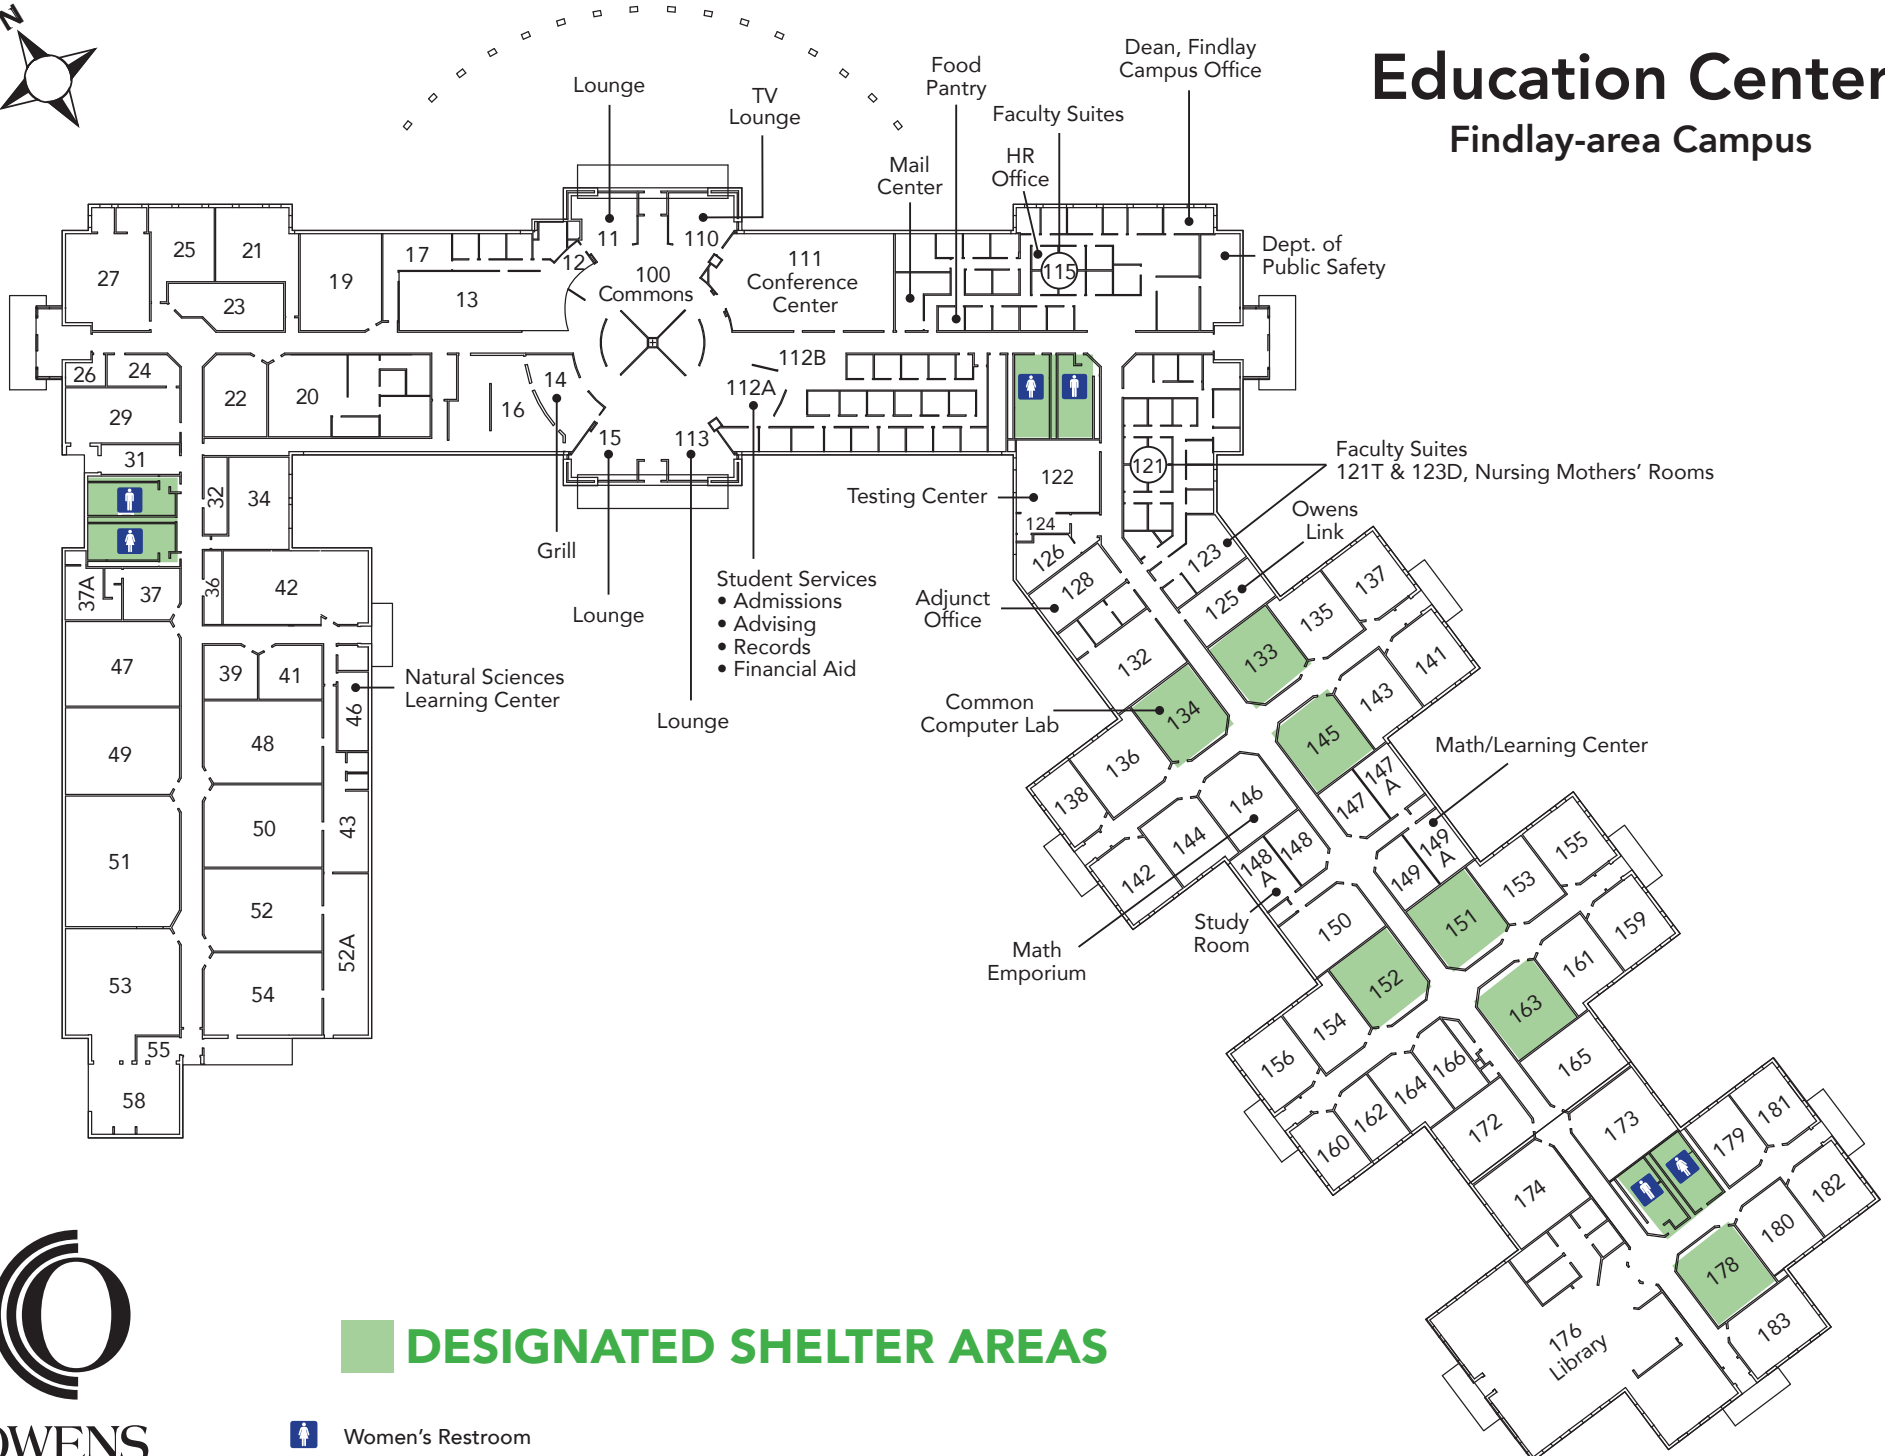

Education Center Findlay-area Campus

DESIGNATED SHELTER AREAS

-  Women's Restroom
-  Men's Restroom

OWENS
COMMUNITY COLLEGE