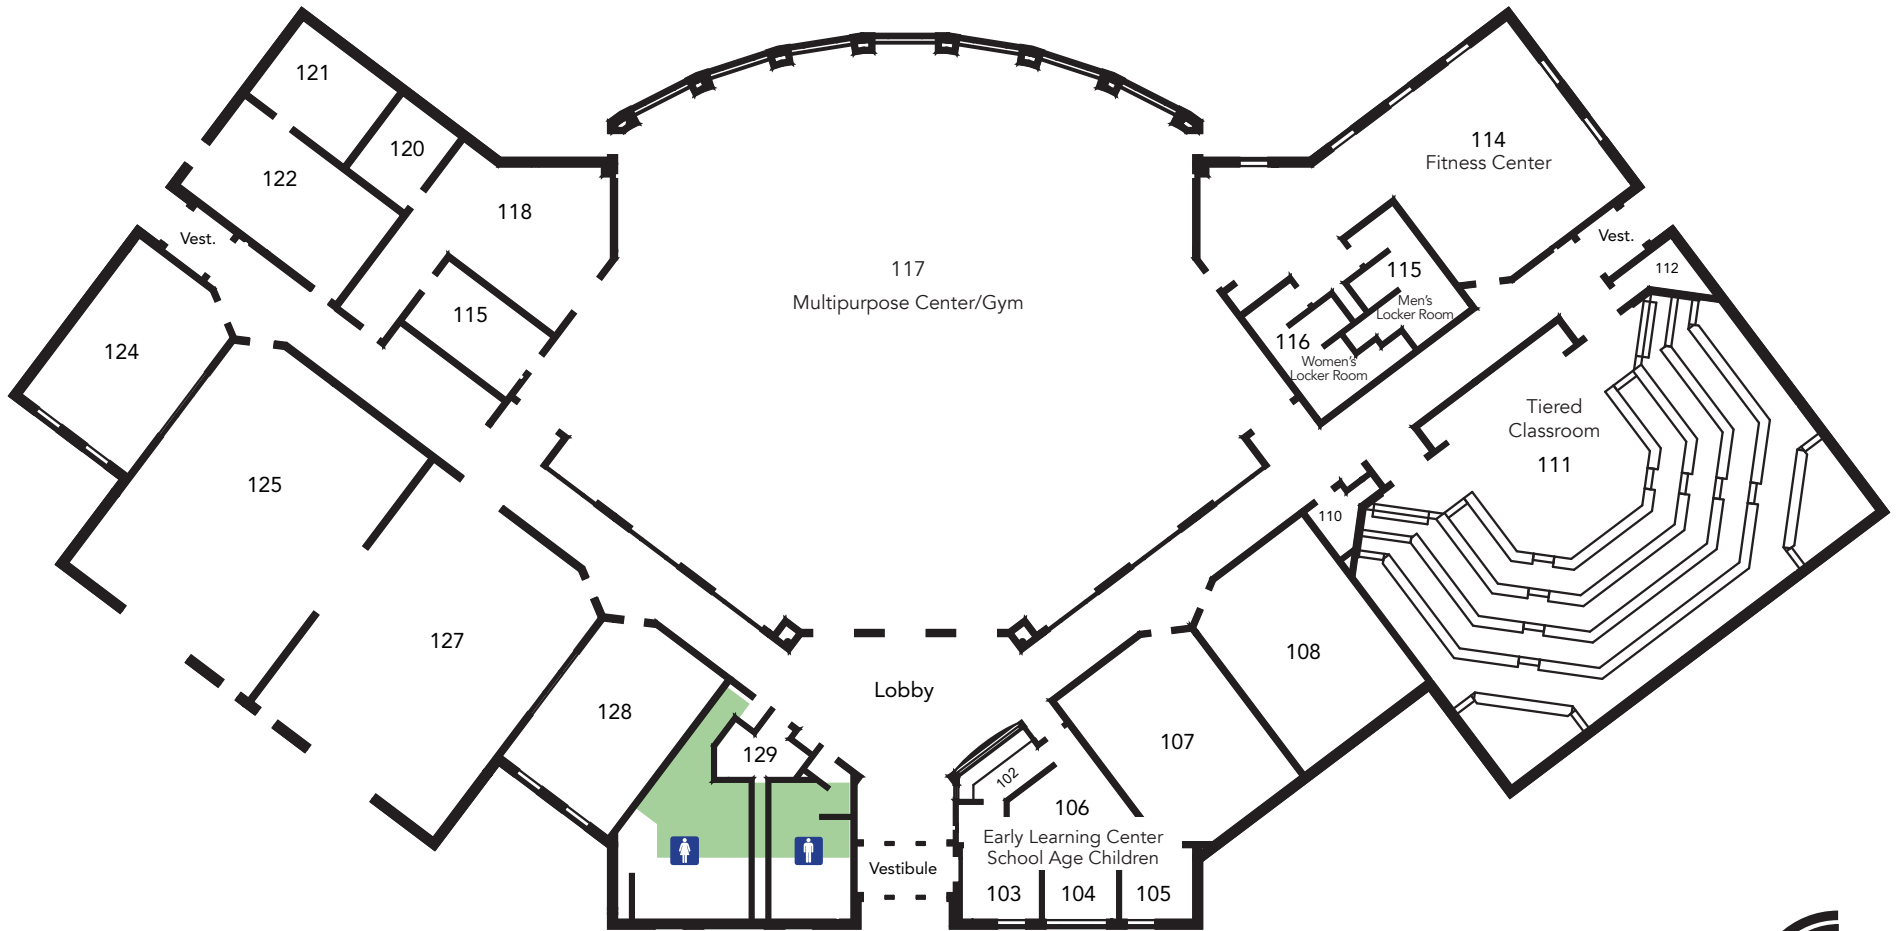

Community Education and Wellness Center

Findlay-area Campus

DESIGNATED SHELTER AREAS

-  Women's Restroom
-  Men's Restroom