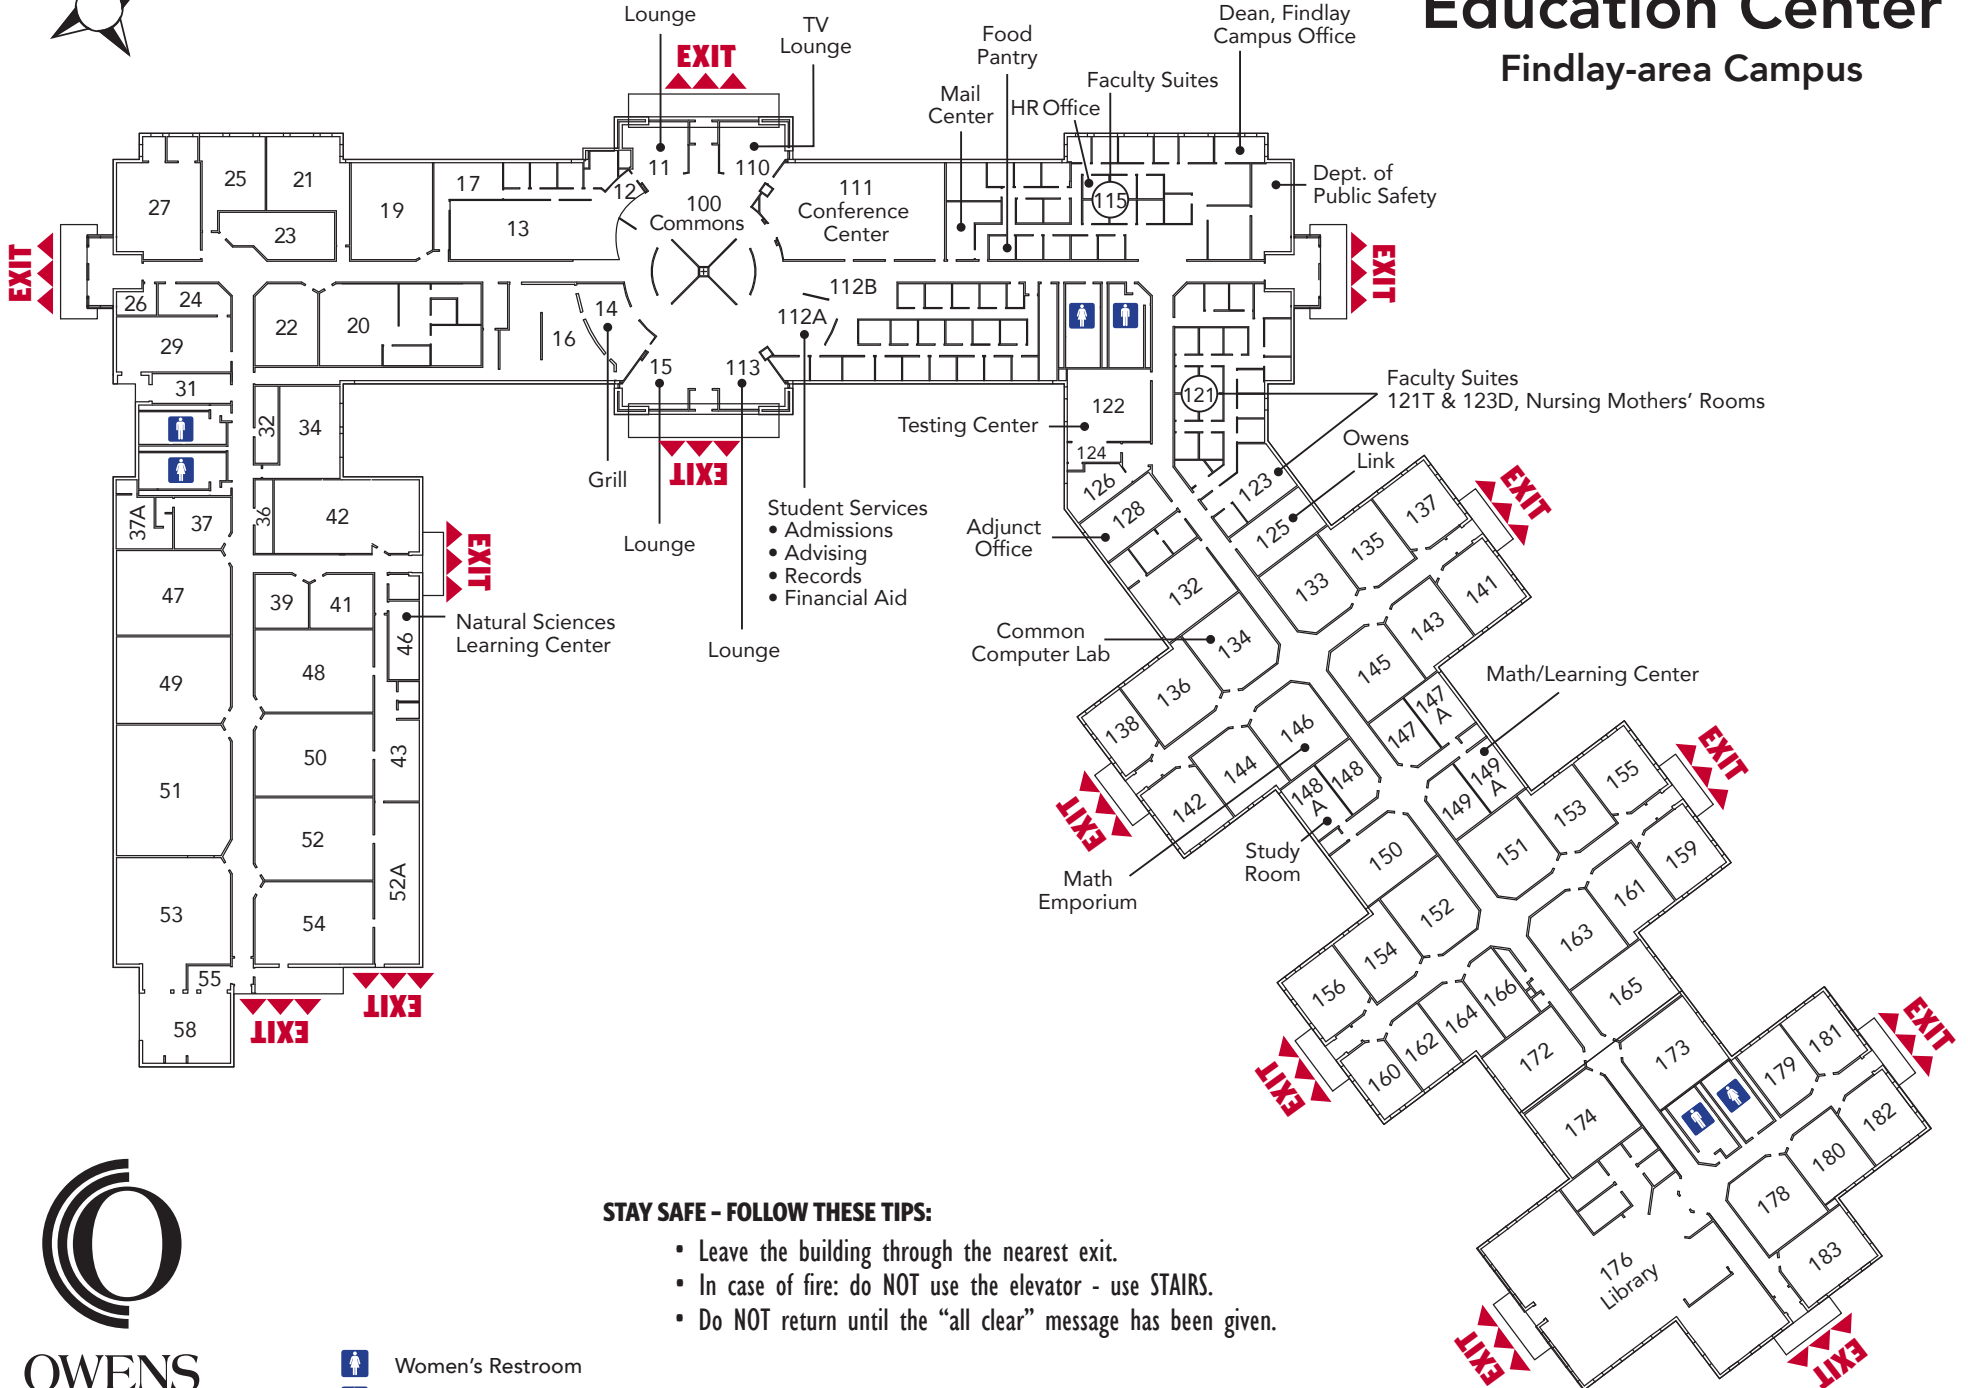

EVACUATION MAP

Education Center Findlay-area Campus

STAY SAFE - FOLLOW THESE TIPS:

- Leave the building through the nearest exit.
- In case of fire: do NOT use the elevator - use STAIRS.
- Do NOT return until the "all clear" message has been given.

OWENS
COMMUNITY COLLEGE

- Women's Restroom
- Men's Restroom