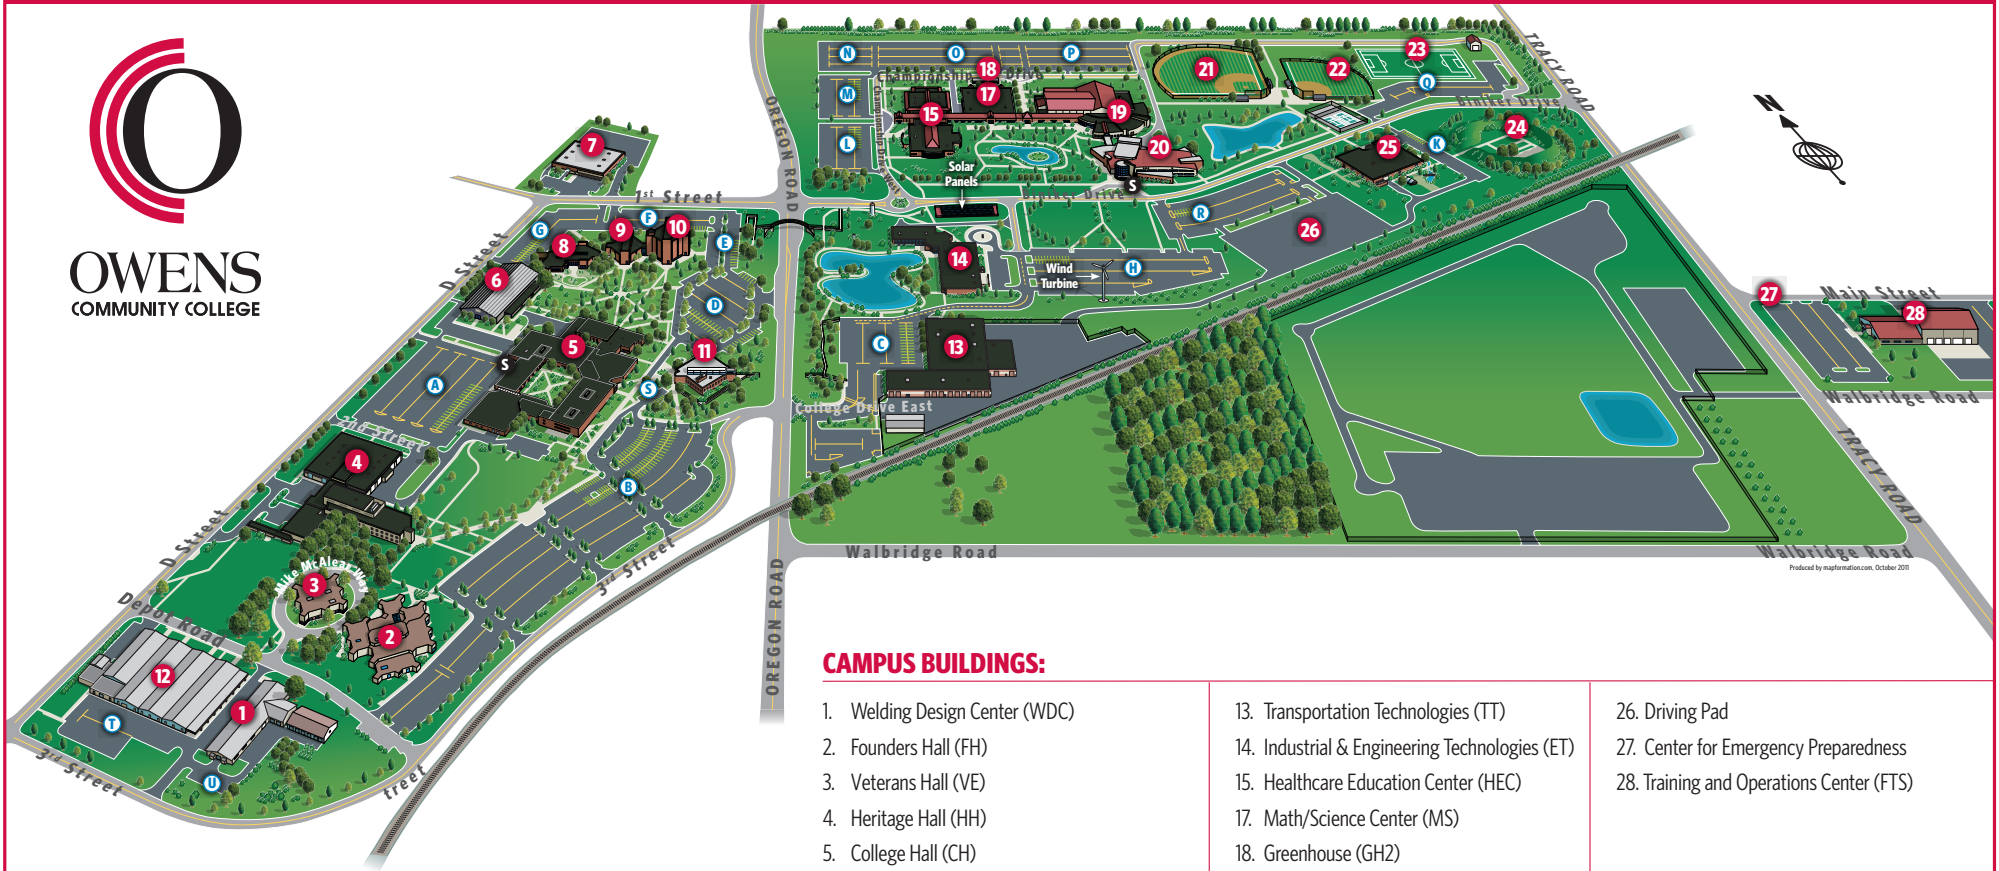

TOLEDO-AREA CAMPUS MAP

OWENS
COMMUNITY COLLEGE

ABOUT OWENS:

The Owens Community College Toledo-area Campus (Interstate-75 at Exit 198) covers more than 280 acres and is located just five minutes from downtown Toledo.

📍 30335 Oregon Road, Perrysburg, OH 43551

📞 (567) 661-6000

🖱️ owens.edu

CAMPUS BUILDINGS:

1. Welding Design Center (WDC) 2. Founders Hall (FH) 3. Veterans Hall (VE) 4. Heritage Hall (HH) 5. College Hall (CH) 6. Alumni Hall (AH) 7. Facility Services 8. Child Development Center (CC) 9. Bicentennial Hall (BH) CLOSED 10. Health Technologies Hall (HT) CLOSED 11. Administration Hall (AD) 12. Dana Center (DC)	13. Transportation Technologies (TT) 14. Industrial & Engineering Technologies (ET) 15. Healthcare Education Center (HEC) 17. Math/Science Center (MS) 18. Greenhouse (GH2) 19. Student Health & Activities Center (SH) 20. Center for Fine & Performing Arts (PA) 21. Baseball Field 22. Softball Field 23. Soccer Field 24. Firing Range 25. Fire Science/Law Enforcement Center (LE)	26. Driving Pad 27. Center for Emergency Preparedness 28. Training and Operations Center (FTS)

- A Parking Lots A-U
- S Campus Shuttle Bus Stops